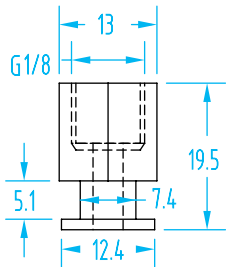

One-Nipple-Size-Fits-All

(Shown Actual Size)

* 19mm Compressed

Cup Ø	Material	Quick#	Part#	Price
40mm	Silicone	358	GSV-BS-40	\$10.70
	HNBR	1563	GSV-BP-40	\$23.00

Nipples

Quick#	Part#	Nipple	Thread	Pad øD	Price
325	GSF-VPN-M5	Male	M5	5-50mm	\$2.00
326	GSF-VPN-G8	Male-Female	G1/8"-M5	5-50mm	\$2.50
343	GSF-VPN-G8F	Female	G1/8"	5-50mm	\$4.84
344	GSF-VPN-M8F	Female	M8	5-50mm	\$4.84

All vacuum cups on these two pages fit these integrated nipple suspensions.

Suspensions

Quick#	Part#	Stroke	Weight	Price
332	GSS-65N-M10M5	10mm	41g	\$21.00
456	GSS-65N-G8M5	10mm	39g	\$21.00
1823	GSS-75L-M16N	20mm	20g	\$23.78