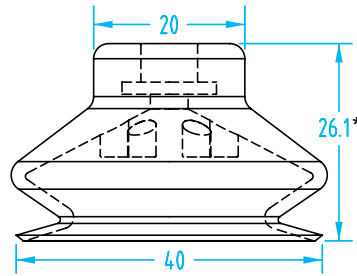

* 10mm Compressed

Cup Ø	Material	Quick#	Part#	Price
25mm	Silicone	356	GSV-BS-25	\$9.20
	HNBR	1561	GSV-BP-25	\$14.10

* 16mm Compressed

Cup Ø	Material	Quick#	Part#	Price
30mm	Silicone	357	GSV-BS-30	\$9.90
	HNBR	1562	GSV-BP-30	\$19.30

One-Nipple-Size-Fits-All

(Shown Actual Size)

* 19mm Compressed

Cup Ø	Material	Quick#	Part#	Price
40mm	Silicone	358	GSV-BS-40	\$10.70
	HNBR	1563	GSV-BP-40	\$23.00

Nipples

Quick#	Part#	Nipple	Thread	Pad øD	Price
325	GSF-VPN-M5	Male	M5	5-50mm	\$2.00
326	GSF-VPN-G8	Male-Female	G1/8"-M5	5-50mm	\$2.50
343	GSF-VPN-G8F	Female	G1/8"	5-50mm	\$4.84
344	GSF-VPN-M8F	Female	M8	5-50mm	\$4.84