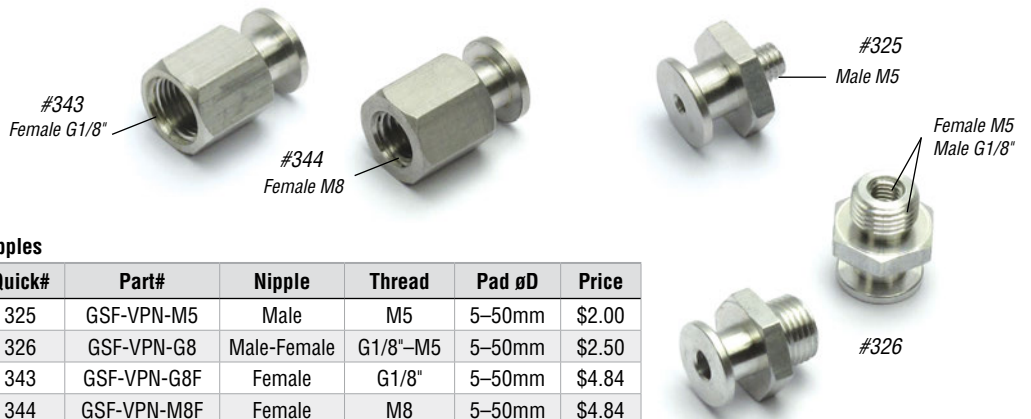

* 10mm Compressed

Cup Ø	Material	Quick#	Part#	Price
25mm	Silicone	356	GSV-BS-25	\$9.20
	HNBR	1561	GSV-BP-25	\$14.10

* 16mm Compressed

Cup Ø	Material	Quick#	Part#	Price
30mm	Silicone	357	GSV-BS-30	\$9.90
	HNBR	1562	GSV-BP-30	\$19.30

One-Nipple-Size-Fits-All

(Shown Actual Size)

* 19mm Compressed

Cup Ø	Material	Quick#	Part#	Price
40mm	Silicone	358	GSV-BS-40	\$10.70
	HNBR	1563	GSV-BP-40	\$23.00

Nipples

Quick#	Part#	Nipple	Thread	Pad øD	Price
325	GSF-VPN-M5	Male	M5	5-50mm	\$2.00
326	GSF-VPN-G8	Male-Female	G1/8"-M5	5-50mm	\$2.50
343	GSF-VPN-G8F	Female	G1/8"	5-50mm	\$4.84
344	GSF-VPN-M8F	Female	M8	5-50mm	\$4.84

All vacuum cups on these two pages fit these integrated nipple suspensions.

Suspensions

Quick#	Part#	Stroke	Weight	Price
332	GSS-65N-M10M5	10mm	41g	\$21.00
456	GSS-65N-G8M5	10mm	39g	\$21.00
1823	GSS-75L-M16N	20mm	20g	\$23.78