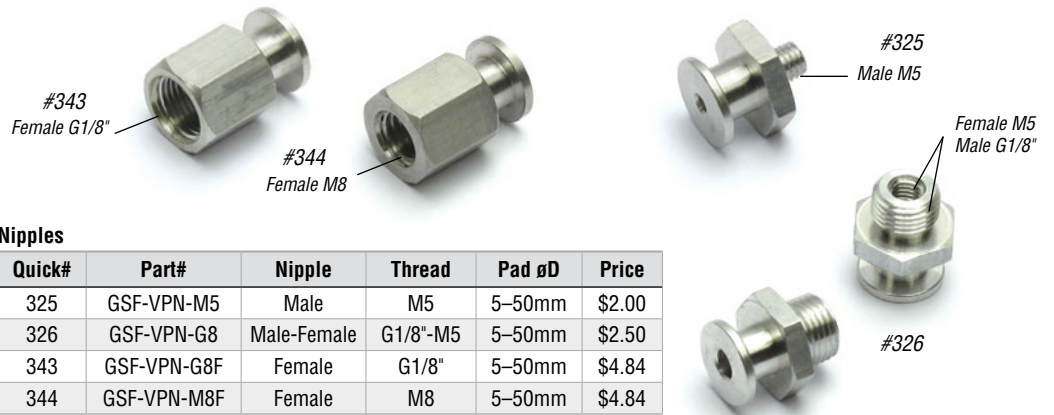

One-Nipple-Size-Fits-All

(Shown Actual Size)

**One nipple size, five thread options.
All vacuum cups on these two pages use the same nipple size!**

One-Nipple-Size-Fits-All Vacuum Cup Properties

Material	Color	Max Temp.	Durometer
Silicone	Semi-translucent white	392°F	50°
HNBR	Blue	320°F	60°

Cup Ø	Material	Quick#	Part#	Price
25mm	Silicone	348	GSV-FS-25	\$4.70
	HNBR	1553	GSV-FP-25	\$8.40

Cup Ø	Material	Quick#	Part#	Price
30mm	Silicone	349	GSV-FS-30	\$5.00
	HNBR	1554	GSV-FP-30	\$8.90

One-Nipple-Size-Fits-All

(Shown Actual Size)

Cup Ø	Material	Quick#	Part#	Price
40mm	Silicone	350	GSV-FS-40	\$5.90
	HNBR	1555	GSV-FP-40	\$11.10

Nipples

Quick#	Part#	Nipple	Thread	Pad øD	Price
325	GSF-VPN-M5	Male	M5	5-50mm	\$2.00
326	GSF-VPN-G8	Male-Female	G1/8"-M5	5-50mm	\$2.50
343	GSF-VPN-G8F	Female	G1/8"	5-50mm	\$4.84
344	GSF-VPN-M8F	Female	M8	5-50mm	\$4.84

All vacuum cups on these two pages fit these integrated nipple suspensions.

Suspensions

Quick#	Part#	Stroke	Weight	Price
332	GSS-65N-M10M5	10mm	41g	\$21.00
456	GSS-65N-G8M5	10mm	39g	\$21.00
1823	GSS-75L-M16N	20mm	20g	\$25.30