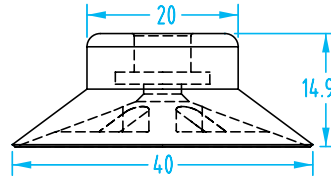

One-Nipple-Size-Fits-All

(Shown Actual Size)

**One nipple size, five thread options.
All vacuum cups on these two pages use the same nipple size!**

One-Nipple-Size-Fits-All Vacuum Cup Properties

Material	Color	Max Temp.	Durometer
Silicone	Semi-translucent white	392°F	50°
HNBR	Blue	320°F	60°

Cup Ø	Material	Quick#	Part#	Price
10mm	Silicone	345	GSV-FS-10	\$4.00
	HNBR	1550	GSV-FP-10	\$7.40

Cup Ø	Material	Quick#	Part#	Price
15mm	Silicone	346	GSV-FS-15	\$4.20
	HNBR	1551	GSV-FP-15	\$7.90

Cup Ø	Material	Quick#	Part#	Price
20mm	Silicone	347	GSV-FS-20	\$4.50
	HNBR	1552	GSV-FP-20	\$8.20

Cup Ø	Material	Quick#	Part#	Price
25mm	Silicone	348	GSV-FS-25	\$4.70
	HNBR	1553	GSV-FP-25	\$8.40

Cup Ø	Material	Quick#	Part#	Price
30mm	Silicone	349	GSV-FS-30	\$5.00
	HNBR	1554	GSV-FP-30	\$8.90

One-Nipple-Size-Fits-All

(Shown Actual Size)

Cup Ø	Material	Quick#	Part#	Price
40mm	Silicone	350	GSV-FS-40	\$5.90
	HNBR	1555	GSV-FP-40	\$11.10

Nipples

Quick#	Part#	Nipple	Thread	Pad øD	Price
325	GSF-VPN-M5	Male	M5	5-50mm	\$2.00
326	GSF-VPN-G8	Male-Female	G1/8"-M5	5-50mm	\$2.50
343	GSF-VPN-G8F	Female	G1/8"	5-50mm	\$4.84
344	GSF-VPN-M8F	Female	M8	5-50mm	\$4.84