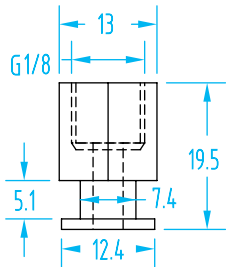

Cup Ø	Material	Quick#	Part#	Price
25mm	Silicone	348	GSV-FS-25	\$4.70
	HNBR	1553	GSV-FP-25	\$8.40

Cup Ø	Material	Quick#	Part#	Price
30mm	Silicone	349	GSV-FS-30	\$5.00
	HNBR	1554	GSV-FP-30	\$8.90

One-Nipple-Size-Fits-All

(Shown Actual Size)

Cup Ø	Material	Quick#	Part#	Price
40mm	Silicone	350	GSV-FS-40	\$5.90
	HNBR	1555	GSV-FP-40	\$11.10

Nipples

Quick#	Part#	Nipple	Thread	Pad øD	Price
325	GSF-VPN-M5	Male	M5	5-50mm	\$2.00
326	GSF-VPN-G8	Male-Female	G1/8"-M5	5-50mm	\$2.50
343	GSF-VPN-G8F	Female	G1/8"	5-50mm	\$4.84
344	GSF-VPN-M8F	Female	M8	5-50mm	\$4.84

All vacuum cups on these two pages fit these integrated nipple suspensions.

Suspensions

Quick#	Part#	Stroke	Weight	Price
332	GSS-65N-M10M5	10mm	41g	\$21.00
456	GSS-65N-G8M5	10mm	39g	\$21.00
1823	GSS-75L-M16N	20mm	20g	\$25.30