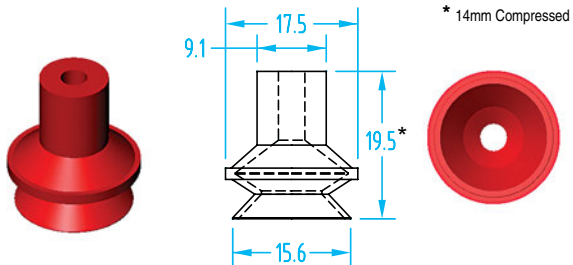

PIAB® – 1.5 Bellows

(Shown Actual Size)

Cup Ø	Material	Quick#	Part#	Price
5mm	Silicone	1413	GSV-B5-20	\$7.71
	Chloroprene	5115	GSV-B5-10	\$2.76
Nipple	M5 Male	1438	GSV-01AB	\$1.58

Order nipples separately. See page 356–357 for nipple dimensions.

Cup Ø	Material	Quick#	Part#	Price
8mm	Silicone	1414	GSV-B8-20	\$9.02
	Chloroprene	5116	GSV-B8-10	\$3.22
Nipple	M5 Male	1438	GSV-01AB	\$1.58

Cup Ø	Material	Quick#	Part#	Price
10mm	Silicone	1415	GSV-B10-2-20	\$8.08
	Chloroprene	5117	GSV-B10-2-10	\$4.31
Nipple	M5 Male	1439	GSV-01AC	\$1.58