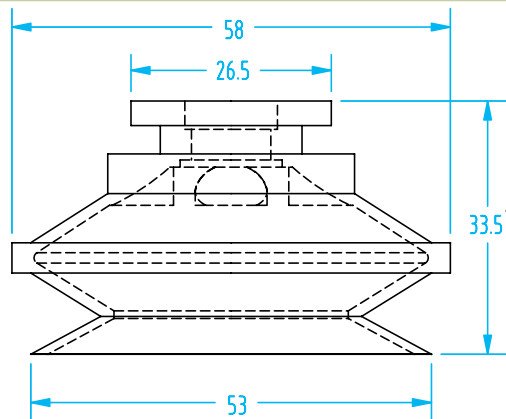

PIAB® – 1.5 Bellows

(Shown Actual Size)

(2nd generation 30mm cup—larger fitting)

* 15mm Compressed

Cup Ø	Material	Quick#	Part#	Price
30mm	Silicone	2228	GSV-B30-2-20	\$19.45
	Polyurethane	1423	GSV-B30MF-40	\$9.51
	Chloroprene	5121	GSV-B30-2-10	\$10.18
Nipple	G1/8" Female	1441	GSV-04AG	\$6.05

* 20mm Compressed

Cup Ø	Material	Quick#	Part#	Price
40mm	Silicone	1419	GSV-B40-20	\$22.85
	Polyurethane	1424	GSV-B40MF-40	\$11.90
	Chloroprene	5122	GSV-B40-10	\$12.74
Nipple	G1/8" Female	1441	GSV-04AG	\$6.05

Also Available: 50mm Cup 1-1/2 B
Q#2382 Silicone cup with filter disk

Also Available: 75mm Cup
Q#2153 PIAB 1-1/2 Bellows
Nitrile Vacuum Cup
Q#1999 PIAB 1-1/2 Bellows
Silicone Vacuum Cup

110mm Cup Q#2672 PIAB 1-1/2
Bellows Silicone Vacuum Cup