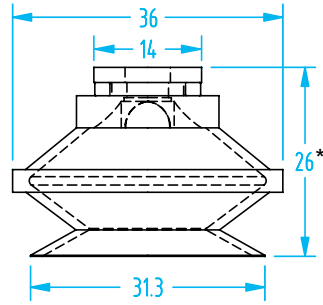

(1st generation 30mm cup—smaller fitting)

Cup Ø	Material	Quick#	Part#	Price
30mm	Silicone	1418	GSV-B30-20	\$19.45
	Chloroprene	5120	GSV-B30-10	\$10.18
Nipple	G1/8" & M5	1440	GSV-02AF	\$4.70
	G1/8" Male	5157	GSV-02AB	\$4.97

PIAB® – 1.5 Bellows

(Shown Actual Size)

(2nd generation 30mm cup—larger fitting)

* 15mm Compressed

Cup Ø	Material	Quick#	Part#	Price
30mm	Silicone	2228	GSV-B30-2-20	\$19.45
	Polyurethane	1423	GSV-B30MF-40	\$9.51
	Chloroprene	5121	GSV-B30-2-10	\$10.18
Nipple	G1/8" Female	1441	GSV-04AG	\$6.05