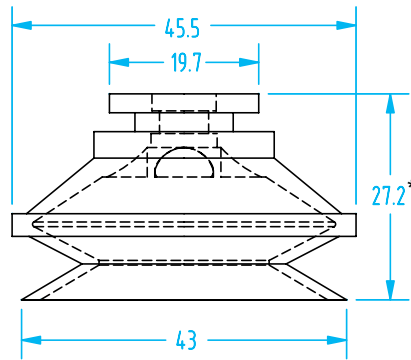

PIAB® – 1.5 Bellows

(Shown Actual Size)

(2nd generation 30mm cup—larger fitting)

* 15mm Compressed

Cup Ø	Material	Quick#	Part#	Price
30mm	Silicone	2228	GSV-B30-2-20	\$19.45
	Polyurethane	1423	GSV-B30MF-40	\$9.51
	Chloroprene	5121	GSV-B30-2-10	\$10.18
Nipple	G1/8" Female	1441	GSV-04AG	\$6.05