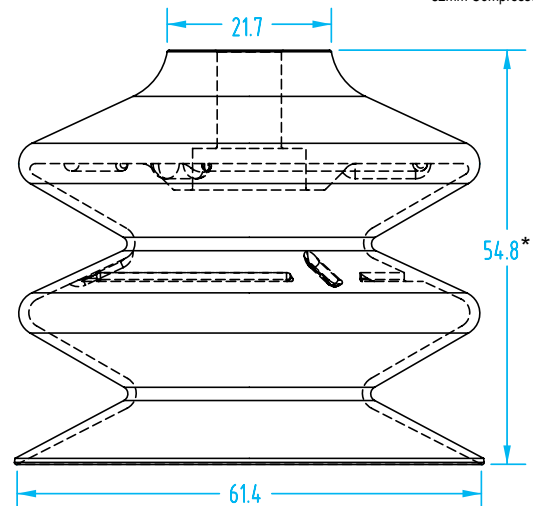

Cup Ø	Material	Quick#	Part#	(Reference)	Price
90mm	NIT	3283	VN3-90-N	PCG-90-NBR	$22.18
	SIL	3284	VN3-90-S	PCG-90-SI	$30.72
Nipple		3296	VSA100	G1/4" Male	$5.06
		1607	GSF-PFN4-G4F	G1/4" Female	$6.42