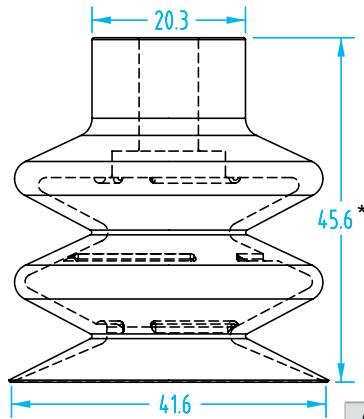

>S< Style – 2.5 Bellows

(Shown Actual Size)

>S< Style Vacuum Cup Properties

Material	Color	Max Temp.	Durometer
Silicone	Semi-translucent white	482°F	50°
Hithane	Blue	320°F	60°
Nitrile	Black	248°F	60°

See page 372 for nipple dimensions.

* 14mm Compressed

Cup Ø	Material	Quick#	Part#	(Reference)	Price
20mm	NIT	3271	VN3-20-N	PCG-20-NBR	\$3.67
	SIL	3272	VN3-20-S	PCG-20-SI	\$4.42
Nipple		1604	GSF-PFN-G8M	G1/8" Male	\$3.80
		1603	GSF-PFN-G8F	G1/8" Female	\$3.80

>S< Style – 2.5 Bellows

(Shown Actual Size)

* 24mm Compressed

Cup Ø	Material	Quick#	Part#	(Reference)	Price
30mm	NIT	3274	VN3-30-N	PCG-30-NBR	\$4.88
	SIL	3275	VN3-30-S	PCG-30-SI	\$6.78
Nipple		5433	GSF-HTN1-G8M	G1/8" Male	\$3.67
		5432	GSF-HTN1-G8F	G1/8" Female	\$4.00

* 28mm Compressed

Cup Ø	Material	Quick#	Part#	(Reference)	Price
40mm	NIT	3277	VN3-40-N	PCG-40-NBR	\$6.90
	SIL	3278	VN3-40-S	PCG-40-SI	\$8.62
Nipple		5433	GSF-HTN1-G8M	G1/8" Male	\$3.67
		5432	GSF-HTN1-G8F	G1/8" Female	\$4.00