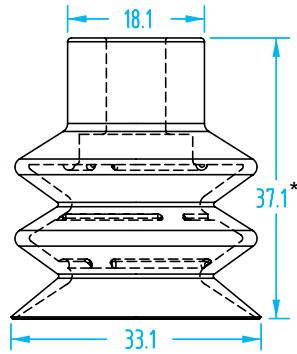

>S< Style – 2.5 Bellows

(Shown Actual Size)

>S< Style Vacuum Cup Properties

Material	Color	Max Temp.	Durometer
Silicone	Semi-translucent white	482°F	50°
Hithane	Blue	320°F	60°
Nitrile	Black	248°F	60°

See page 372 for nipple dimensions.

* 14mm Compressed

Cup Ø	Material	Quick#	Part#	(Reference)	Price
20mm	NIT	3271	VN3-20-N	PCG-20-NBR	\$3.67
	SIL	3272	VN3-20-S	PCG-20-SI	\$4.42
Nipple		1604	GSF-PFN-G8M	G1/8" Male	\$3.80
		1603	GSF-PFN-G8F	G1/8" Female	\$3.80

>S< Style – 2.5 Bellows

(Shown Actual Size)

* 24mm Compressed

Cup Ø	Material	Quick#	Part#	(Reference)	Price
30mm	NIT	3274	VN3-30-N	PCG-30-NBR	\$4.88
	SIL	3275	VN3-30-S	PCG-30-SI	\$6.78
Nipple		5433	GSF-HTN1-G8M	G1/8" Male	\$3.67
		5432	GSF-HTN1-G8F	G1/8" Female	\$4.00