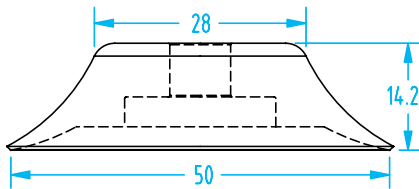

Fittings Available
on page 1043

>S< Style – Flat

(Shown Actual Size)

>S< Style Vacuum Cup Properties

Material	Color	Max Temp.	Durometer
Silicone	Semi-translucent white	482°F	50°
Hithane	Blue	320°F	60°
Nitrile	Black	248°F	60°

Available with Foam Cup, see page 368.

See page 372 for nipple dimensions.

Cup Ø	Material	Quick#	Part#	(Reference)	Price
50mm	SIL	3223	VN1-50-S	PFG-50-SI	\$3.54
	HIT	1171	VN1-50-H	PFG-50-U	\$7.57
	NIT	3222	VN1-50-N	PFG-50A-NBR	\$3.08
Nipple		3294	VSA80	G1/8" Male	\$3.50
		5182	VSA80F	G1/8" Female	\$3.50