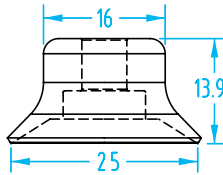

Cup Ø	Material	Quick#	Part#	(Reference)	Price
15mm	SIL	3204	VN1-15-S	PFG-15A-SI	\$3.00
	HIT	1166	VN1-15-H	PFG-015A-U	\$4.23
	NIT	3203	VN1-15-N	PFG-15A-NBR	\$2.28
Nipple		3289	VSA30	M5 Male	\$2.80
		5178	VSA30F	M5 Female	\$2.80

>S< Style – Flat

(Shown Actual Size)

See page 372 for nipple dimensions.
Use Quick#s for easy online ordering.

Cup Ø	Material	Quick#	Part#	(Reference)	Price
25mm	SIL	3211	VN1-25-S	PFG-25-SI	\$3.00
	HIT	1168	VN1-25-H	PFG-25-U	\$4.79
	NIT	3210	VN1-25-N	PFG-25A-NBR	\$2.50
Nipple		3292	VSA60	G1/8" Male	\$3.17
		5180	VSA60F	G1/8" Female	\$3.33