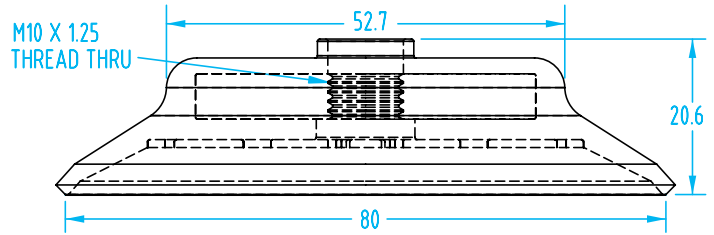

>S< Style – Flat

(Shown Actual Size)