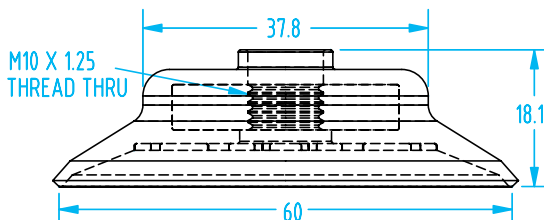

Fittings Available
on page 1043

>S< Style – Flat

(Shown Actual Size)

>S< Style Vacuum Cup Properties

Material	Color	Max Temp.	Durometer
Silicone	Semi-translucent white	482°F	50°
Hithane	Blue	320°F	60°
Nitrile	Black	248°F	60°

Available with Foam Cup, see page 368.

See page 372 for nipple dimensions.

Cup Ø	Material	Quick#	Part#	(Reference)	Price
50mm	SIL	3223	VN1-50-S	PFG-50-SI	\$3.54
	HIT	1171	VN1-50-H	PFG-50-U	\$7.57
	NIT	3222	VN1-50-N	PFG-50A-NBR	\$3.08
Nipple		3294	VSA80	G1/8" Male	\$3.50
		5182	VSA80F	G1/8" Female	\$3.50