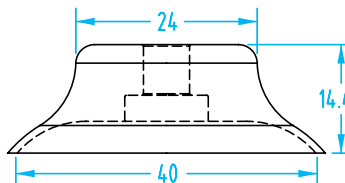

Cup Ø	Material	Quick#	Part#	(Reference)	Price
40mm	SIL	3219	VN1-40-S	PFG-40-SI	$3.27
	HIT	1170	VN1-40-H	PFG-40-U	$5.79
	NIT	3218	VN1-40-N	PFG-40A-NBR	$2.92
Nipple		3292	VSA60	G1/8" Male	$3.17
		5180	VSA60F	G1/8" Female	$3.33

Fittings Available
on page 1043