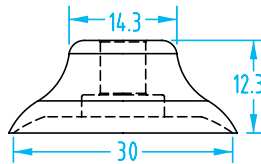

Cup Ø	Material	Quick#	Part#	(Reference)	Price
20mm	SIL	3207	VN1-20-S	PFG-20-SI	\$3.00
	HIT	1167	VN1 20 H	PFG-20-U	\$4.50
	NIT	3206	VN1-20-N	PFG-20A-NBR	\$2.25
Nipple		3291	VSA50	G1/8" Male	\$3.17
		5179	VSA50F	G1/8" Female	\$5.10

>S< Style – Flat

(Shown Actual Size)

See page 372 for nipple dimensions.
Use Quick#s for easy online ordering.

Cup Ø	Material	Quick#	Part#	(Reference)	Price
25mm	SIL	3211	VN1-25-S	PFG-25-SI	\$3.00
	HIT	1168	VN1-25-H	PFG-25-U	\$4.79
	NIT	3210	VN1-25-N	PFG-25A-NBR	\$2.50
Nipple		3292	VSA60	G1/8" Male	\$3.17
		5180	VSA60F	G1/8" Female	\$3.33