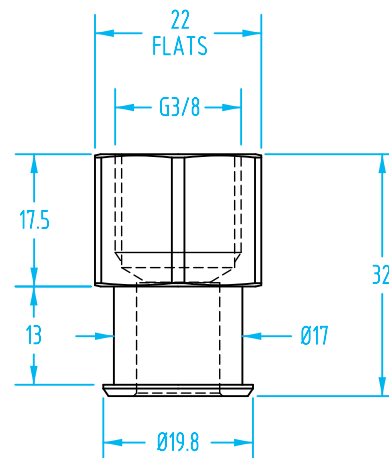

Use Quick#s for easy online ordering.

Nipple Size 065

Size 065 Schmalz Vacuum Cup Nipples

Quick#	Part#	Thread	Nipple Size	Price
8749	GSF-065-G14M-L-MOD	Male G1/4" Two-Piece	065	\$7.20
8750	GSF-065-G14F-L-MOD	Female G1/4" Two-Piece		\$7.23

Nipples for Schmalz Vacuum Cups – Size 080

Nipple Size 080

#8773

#8774

#8775

#8776

#8777

#8778

Size 080 Schmalz Vacuum Cup Nipples

Quick#	Part#	Thread	Nipple Size	Price
8773	GSF-080-G18M	Male G1/8"	080	\$5.35
8774	GSF-080-G18F	Female G1/8"		\$5.25
8775	GSF-080-G14M	Male G1/4"		\$5.35
8776	GSF-080-G14F	Female G1/4"		\$5.25
8777	GSF-080-G38M	Male G3/8"		\$5.35
8778	GSF-080-G38F	Female G3/8"		\$5.45

Use Quick#s for easy online ordering.

Nipples for Schmalz Vacuum Cups – Size 090

(Dimensioned drawings shown full scale)

Nipple Size 090

Size 090 Schmalz Vacuum Cup Nipples

Quick#	Part#	Thread	Nipple Size	Price
8779	GSF-090-G18M	Male G1/8"	090	\$6.62
8780	GSF-090-G18F	Female G1/8"		\$6.44
8781	GSF-090-G14M	Male G1/4"		\$6.62
8782	GSF-090-G14F	Female G1/4"		\$6.44
8783	GSF-090-G38M	Male G3/8"		\$6.41
8784	GSF-090-G38F	Female G3/8"		\$6.44