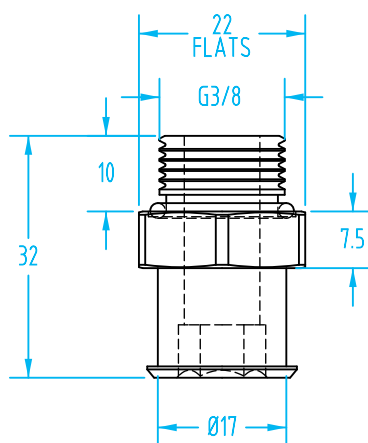

Use Quick#s for easy online ordering.

Nipple Size 065

Size 065 Schmalz Vacuum Cup Nipples

Quick#	Part#	Thread	Nipple Size	Price
8749	GSF-065-G14M-L-MOD	Male G1/4" Two-Piece	065	\$7.20
8750	GSF-065-G14F-L-MOD	Female G1/4" Two-Piece		\$7.23

Nipples for Schmalz Vacuum Cups – Size 080

Nipple Size 080

#8773

#8774

#8775

#8776

#8777

#8778

Size 080 Schmalz Vacuum Cup Nipples

Quick#	Part#	Thread	Nipple Size	Price
8773	GSF-080-G18M	Male G1/8"	080	\$5.35
8774	GSF-080-G18F	Female G1/8"		\$5.25
8775	GSF-080-G14M	Male G1/4"		\$5.35
8776	GSF-080-G14F	Female G1/4"		\$5.25
8777	GSF-080-G38M	Male G3/8"		\$5.35
8778	GSF-080-G38F	Female G3/8"		\$5.45

Use Quick#s for easy online ordering.

Nipples for Schmalz Vacuum Cups – Size 090

(Dimensioned drawings shown full scale)

Nipple Size 090

Size 090 Schmalz Vacuum Cup Nipples

Quick#	Part#	Thread	Nipple Size	Price
8779	GSF-090-G18M	Male G1/8"	090	\$6.62
8780	GSF-090-G18F	Female G1/8"		\$6.44
8781	GSF-090-G14M	Male G1/4"		\$6.62
8782	GSF-090-G14F	Female G1/4"		\$6.44
8783	GSF-090-G38M	Male G3/8"		\$6.41
8784	GSF-090-G38F	Female G3/8"		\$6.44