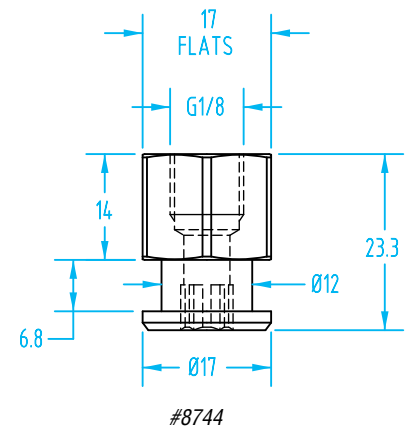

Nipples for Schmalz Vacuum Cups – Size 030 & 040

Nipple Size 030

#8732

#8733

#8766

#8767

Size 030 Schmalz Vacuum Cup Nipples

Quick#	Part#	Nipple Type	Nipple Size	Price
8732	GSF-030-M5M	Male M5	030	\$3.73
8733	GSF-030-M5F	Female M5		\$3.23
8766	GSF-030-G18M	Male G1/8"		\$2.84
8767	GSF-030-G18F	Female G1/8"		\$2.74

Nipple Size 040

#8768

#8735

#8736

#8740

#8769

Size 040 Schmalz Vacuum Cup Nipples

Quick#	Part#	Thread	Nipple Size	Price
8768	GSF-040-M5M	Male M5	040	\$3.73
8735	GSF-040-G18M	Male G1/8"		\$3.73
8736	GSF-040-G18F	Female G1/8"		\$3.39
8740	GSF-040-G14M	Male G1/4"		\$7.86
8769	GSF-040-G14F	Female G1/4"		\$7.25

Nipples for Schmalz Vacuum Cups – Size 050 & 065

(Dimensioned drawings shown full scale)

Nipple Size 050

Size 050 Schmalz Vacuum Cup Nipples

Quick#	Part#	Thread	Nipple Size	Price
8742	GSF-050-G14M-MOD	Male G1/4" Two-Piece	050	\$5.89
8743	GSF-050-G14F-MOD	Female G1/4" Two-Piece		\$5.64
8744	GSF-050-G18F	Female G1/8"		\$3.35
8745	GSF-050-G18M-MOD	Male G1/8" Two-Piece		\$5.78

Use Quick#s for easy online ordering.

Nipple Size 065

Size 065 Schmalz Vacuum Cup Nipples

Quick#	Part#	Thread	Nipple Size	Price
8749	GSF-065-G14M-L-MOD	Male G1/4" Two-Piece	065	\$7.20
8750	GSF-065-G14F-L-MOD	Female G1/4" Two-Piece		\$7.23