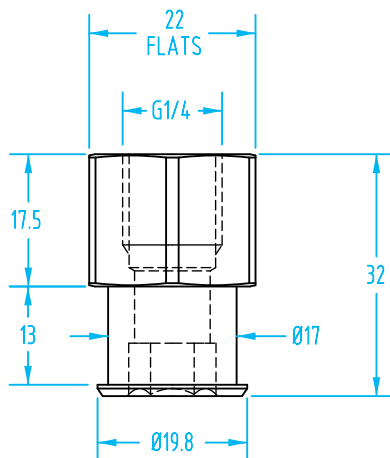

Use Quick#s for easy online ordering.

Nipple Size 065

Size 065 Schmalz Vacuum Cup Nipples

Quick#	Part#	Thread	Nipple Size	Price
8749	GSF-065-G14M-L-MOD	Male G1/4" Two-Piece	065	\$7.20
8750	GSF-065-G14F-L-MOD	Female G1/4" Two-Piece		\$7.23

Nipples for Schmalz Vacuum Cups – Size 080

Nipple Size 080

#8773

#8774

#8775

#8776

#8777

#8778

Size 080 Schmalz Vacuum Cup Nipples

Quick#	Part#	Thread	Nipple Size	Price
8773	GSF-080-G18M	Male G1/8"	080	\$5.35
8774	GSF-080-G18F	Female G1/8"		\$5.25
8775	GSF-080-G14M	Male G1/4"		\$5.35
8776	GSF-080-G14F	Female G1/4"		\$5.25
8777	GSF-080-G38M	Male G3/8"		\$5.35
8778	GSF-080-G38F	Female G3/8"		\$5.45

Use Quick#s for easy online ordering.

Nipples for Schmalz Vacuum Cups – Size 090

(Dimensioned drawings shown full scale)

Nipple Size 090

Size 090 Schmalz Vacuum Cup Nipples

Quick#	Part#	Thread	Nipple Size	Price
8779	GSF-090-G18M	Male G1/8"	090	\$6.62
8780	GSF-090-G18F	Female G1/8"		\$6.44
8781	GSF-090-G14M	Male G1/4"		\$6.62
8782	GSF-090-G14F	Female G1/4"		\$6.44
8783	GSF-090-G38M	Male G3/8"		\$6.41
8784	GSF-090-G38F	Female G3/8"		\$6.44