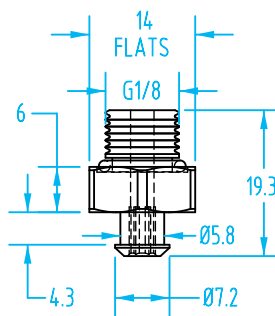

Nipples for Schmalz Vacuum Cups – Size 030 & 040

Nipple Size 030

#8732

#8733

#8766

#8767

Size 030 Schmalz Vacuum Cup Nipples

Quick#	Part#	Nipple Type	Nipple Size	Price
8732	GSF-030-M5M	Male M5	030	\$3.73
8733	GSF-030-M5F	Female M5		\$3.23
8766	GSF-030-G18M	Male G1/8"		\$2.84
8767	GSF-030-G18F	Female G1/8"		\$2.74

Nipple Size 040

#8768

#8735

#8736

#8740

#8769

Size 040 Schmalz Vacuum Cup Nipples

Quick#	Part#	Thread	Nipple Size	Price
8768	GSF-040-M5M	Male M5	040	\$3.73
8735	GSF-040-G18M	Male G1/8"		\$3.73
8736	GSF-040-G18F	Female G1/8"		\$3.39
8740	GSF-040-G14M	Male G1/4"		\$7.86
8769	GSF-040-G14F	Female G1/4"		\$7.25

Nipples for Schmalz Vacuum Cups – Size 050 & 065

(Dimensioned drawings shown full scale)

Nipple Size 050

Size 050 Schmalz Vacuum Cup Nipples

Quick#	Part#	Thread	Nipple Size	Price
8742	GSF-050-G14M-MOD	Male G1/4" Two-Piece	050	\$5.89
8743	GSF-050-G14F-MOD	Female G1/4" Two-Piece		\$5.64
8744	GSF-050-G18F	Female G1/8"		\$3.35
8745	GSF-050-G18M-MOD	Male G1/8" Two-Piece		\$5.78

Use Quick#s for easy online ordering.

Nipples for Schmalz Vacuum Cups – Size 090

(Dimensioned drawings shown full scale)

Nipple Size 090

Size 090 Schmalz Vacuum Cup Nipples

Quick#	Part#	Thread	Nipple Size	Price
8779	GSF-090-G18M	Male G1/8"	090	\$6.62
8780	GSF-090-G18F	Female G1/8"		\$6.44
8781	GSF-090-G14M	Male G1/4"		\$6.62
8782	GSF-090-G14F	Female G1/4"		\$6.44
8783	GSF-090-G38M	Male G3/8"		\$6.41
8784	GSF-090-G38F	Female G3/8"		\$6.44