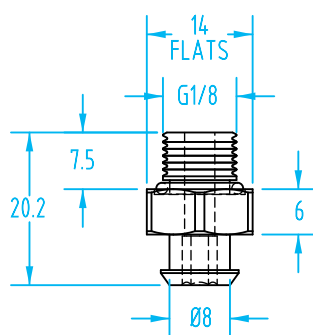

Nipples for Schmalz Vacuum Cups – Size 030 & 040

Nipple Size 030

#8732

#8733

#8766

#8767

Size 030 Schmalz Vacuum Cup Nipples

Quick#	Part#	Nipple Type	Nipple Size	Price
8732	GSF-030-M5M	Male M5	030	\$3.73
8733	GSF-030-M5F	Female M5		\$3.23
8766	GSF-030-G18M	Male G1/8"		\$2.84
8767	GSF-030-G18F	Female G1/8"		\$2.74

Nipple Size 040

#8768

#8735

#8736

#8740

#8769

Size 040 Schmalz Vacuum Cup Nipples

Quick#	Part#	Thread	Nipple Size	Price
8768	GSF-040-M5M	Male M5	040	\$3.73
8735	GSF-040-G18M	Male G1/8"		\$3.73
8736	GSF-040-G18F	Female G1/8"		\$3.39
8740	GSF-040-G14M	Male G1/4"		\$7.86
8769	GSF-040-G14F	Female G1/4"		\$7.25

Nipples for Schmalz Vacuum Cups – Size 050 & 065

(Dimensioned drawings shown full scale)

Nipple Size 050

Size 050 Schmalz Vacuum Cup Nipples

Quick#	Part#	Thread	Nipple Size	Price
8742	GSF-050-G14M-MOD	Male G1/4" Two-Piece	050	\$5.89
8743	GSF-050-G14F-MOD	Female G1/4" Two-Piece		\$5.64
8744	GSF-050-G18F	Female G1/8"		\$3.35
8745	GSF-050-G18M-MOD	Male G1/8" Two-Piece		\$5.78

Use Quick#s for easy online ordering.

Nipples for Schmalz Vacuum Cups – Size 090

(Dimensioned drawings shown full scale)

Nipple Size 090

Size 090 Schmalz Vacuum Cup Nipples

Quick#	Part#	Thread	Nipple Size	Price
8779	GSF-090-G18M	Male G1/8"	090	\$6.62
8780	GSF-090-G18F	Female G1/8"		\$6.44
8781	GSF-090-G14M	Male G1/4"		\$6.62
8782	GSF-090-G14F	Female G1/4"		\$6.44
8783	GSF-090-G38M	Male G3/8"		\$6.41
8784	GSF-090-G38F	Female G3/8"		\$6.44