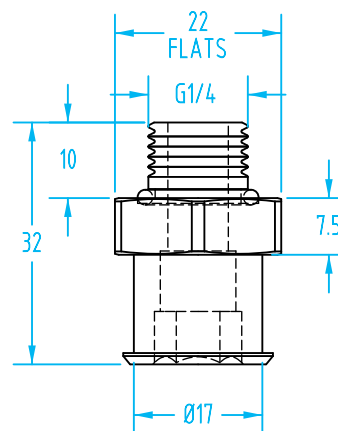

Use Quick#s for easy online ordering.

Nipple Size 065

Size 065 Schmalz Vacuum Cup Nipples

Quick#	Part#	Thread	Nipple Size	Price
8749	GSF-065-G14M-L-MOD	Male G1/4" Two-Piece	065	\$7.20
8750	GSF-065-G14F-L-MOD	Female G1/4" Two-Piece		\$7.23

Nipples for Schmalz Vacuum Cups – Size 080

Nipple Size 080

#8773

#8774

#8775

#8776

#8777

#8778

Size 080 Schmalz Vacuum Cup Nipples

Quick#	Part#	Thread	Nipple Size	Price
8773	GSF-080-G18M	Male G1/8"	080	\$5.35
8774	GSF-080-G18F	Female G1/8"		\$5.25
8775	GSF-080-G14M	Male G1/4"		\$5.35
8776	GSF-080-G14F	Female G1/4"		\$5.25
8777	GSF-080-G38M	Male G3/8"		\$5.35
8778	GSF-080-G38F	Female G3/8"		\$5.45

Use Quick#s for easy online ordering.

Nipples for Schmalz Vacuum Cups – Size 090

(Dimensioned drawings shown full scale)

Nipple Size 090

Size 090 Schmalz Vacuum Cup Nipples

Quick#	Part#	Thread	Nipple Size	Price
8779	GSF-090-G18M	Male G1/8"	090	\$6.62
8780	GSF-090-G18F	Female G1/8"		\$6.44
8781	GSF-090-G14M	Male G1/4"		\$6.62
8782	GSF-090-G14F	Female G1/4"		\$6.44
8783	GSF-090-G38M	Male G3/8"		\$6.41
8784	GSF-090-G38F	Female G3/8"		\$6.44