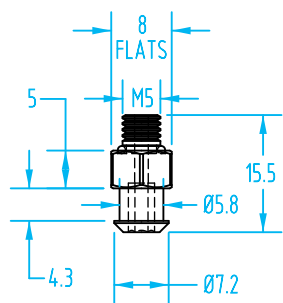

Nipples for Schmalz Vacuum Cups – Size 030 & 040

Nipple Size 030

#8732

#8733

#8766

#8767

Size 030 Schmalz Vacuum Cup Nipples

Quick#	Part#	Nipple Type	Nipple Size	Price
8732	GSF-030-M5M	Male M5	030	\$3.73
8733	GSF-030-M5F	Female M5		\$3.23
8766	GSF-030-G18M	Male G1/8"		\$2.84
8767	GSF-030-G18F	Female G1/8"		\$2.74

Nipple Size 040

#8768

#8735

#8736

#8740

#8769

Size 040 Schmalz Vacuum Cup Nipples

Quick#	Part#	Thread	Nipple Size	Price
8768	GSF-040-M5M	Male M5	040	\$3.73
8735	GSF-040-G18M	Male G1/8"		\$3.73
8736	GSF-040-G18F	Female G1/8"		\$3.39
8740	GSF-040-G14M	Male G1/4"		\$7.86
8769	GSF-040-G14F	Female G1/4"		\$7.25

Nipples for Schmalz Vacuum Cups – Size 050 & 065

(Dimensioned drawings shown full scale)

Nipple Size 050

Size 050 Schmalz Vacuum Cup Nipples

Quick#	Part#	Thread	Nipple Size	Price
8742	GSF-050-G14M-MOD	Male G1/4" Two-Piece	050	\$5.89
8743	GSF-050-G14F-MOD	Female G1/4" Two-Piece		\$5.64
8744	GSF-050-G18F	Female G1/8"		\$3.35
8745	GSF-050-G18M-MOD	Male G1/8" Two-Piece		\$5.78

Use Quick#s for easy online ordering.

Nipples for Schmalz Vacuum Cups – Size 090

(Dimensioned drawings shown full scale)

Nipple Size 090

Size 090 Schmalz Vacuum Cup Nipples

Quick#	Part#	Thread	Nipple Size	Price
8779	GSF-090-G18M	Male G1/8"	090	\$6.62
8780	GSF-090-G18F	Female G1/8"		\$6.44
8781	GSF-090-G14M	Male G1/4"		\$6.62
8782	GSF-090-G14F	Female G1/4"		\$6.44
8783	GSF-090-G38M	Male G3/8"		\$6.41
8784	GSF-090-G38F	Female G3/8"		\$6.44