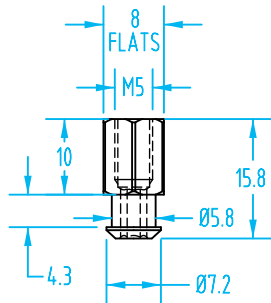

Nipples for Schmalz Vacuum Cups – Size 030 & 040

Nipple Size 030

#8732

#8733

#8766

#8767

Size 030 Schmalz Vacuum Cup Nipples

Quick#	Part#	Nipple Type	Nipple Size	Price
8732	GSF-030-M5M	Male M5	030	\$3.73
8733	GSF-030-M5F	Female M5		\$3.23
8766	GSF-030-G18M	Male G1/8"		\$2.84
8767	GSF-030-G18F	Female G1/8"		\$2.74

Nipple Size 040

#8768

#8735

#8736

#8740

#8769

Size 040 Schmalz Vacuum Cup Nipples

Quick#	Part#	Thread	Nipple Size	Price
8768	GSF-040-M5M	Male M5	040	\$3.73
8735	GSF-040-G18M	Male G1/8"		\$3.73
8736	GSF-040-G18F	Female G1/8"		\$3.39
8740	GSF-040-G14M	Male G1/4"		\$7.86
8769	GSF-040-G14F	Female G1/4"		\$7.25

Nipples for Schmalz Vacuum Cups – Size 050 & 065

(Dimensioned drawings shown full scale)

Nipple Size 050

Size 050 Schmalz Vacuum Cup Nipples

Quick#	Part#	Thread	Nipple Size	Price
8742	GSF-050-G14M-MOD	Male G1/4" Two-Piece	050	\$5.89
8743	GSF-050-G14F-MOD	Female G1/4" Two-Piece		\$5.64
8744	GSF-050-G18F	Female G1/8"		\$3.35
8745	GSF-050-G18M-MOD	Male G1/8" Two-Piece		\$5.78

Use Quick#s for easy online ordering.

Nipple Size 065

Size 065 Schmalz Vacuum Cup Nipples

Quick#	Part#	Thread	Nipple Size	Price
8749	GSF-065-G14M-L-MOD	Male G1/4" Two-Piece	065	\$7.20
8750	GSF-065-G14F-L-MOD	Female G1/4" Two-Piece		\$7.23