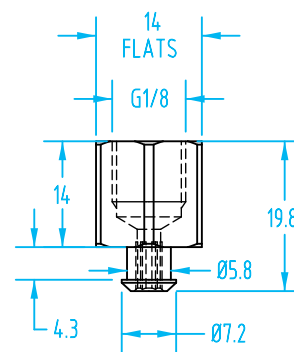

Nipples for Schmalz Vacuum Cups – Size 030 & 040

Nipple Size 030

#8732

#8733

#8766

#8767

Size 030 Schmalz Vacuum Cup Nipples

Quick#	Part#	Nipple Type	Nipple Size	Price
8732	GSF-030-M5M	Male M5	030	\$3.73
8733	GSF-030-M5F	Female M5		\$3.23
8766	GSF-030-G18M	Male G1/8"		\$2.84
8767	GSF-030-G18F	Female G1/8"		\$2.74

Nipple Size 040

#8768

#8735

#8736

#8740

#8769

Size 040 Schmalz Vacuum Cup Nipples

Quick#	Part#	Thread	Nipple Size	Price
8768	GSF-040-M5M	Male M5	040	\$3.73
8735	GSF-040-G18M	Male G1/8"		\$3.73
8736	GSF-040-G18F	Female G1/8"		\$3.39
8740	GSF-040-G14M	Male G1/4"		\$7.86
8769	GSF-040-G14F	Female G1/4"		\$7.25

Nipples for Schmalz Vacuum Cups – Size 050 & 065

(Dimensioned drawings shown full scale)

Nipple Size 050

Size 050 Schmalz Vacuum Cup Nipples

Quick#	Part#	Thread	Nipple Size	Price
8742	GSF-050-G14M-MOD	Male G1/4" Two-Piece	050	\$5.89
8743	GSF-050-G14F-MOD	Female G1/4" Two-Piece		\$5.64
8744	GSF-050-G18F	Female G1/8"		\$3.35
8745	GSF-050-G18M-MOD	Male G1/8" Two-Piece		\$5.78

Use Quick#s for easy online ordering.

Nipples for Schmalz Vacuum Cups – Size 090

(Dimensioned drawings shown full scale)

Nipple Size 090

Size 090 Schmalz Vacuum Cup Nipples

Quick#	Part#	Thread	Nipple Size	Price
8779	GSF-090-G18M	Male G1/8"	090	\$6.62
8780	GSF-090-G18F	Female G1/8"		\$6.44
8781	GSF-090-G14M	Male G1/4"		\$6.62
8782	GSF-090-G14F	Female G1/4"		\$6.44
8783	GSF-090-G38M	Male G3/8"		\$6.41
8784	GSF-090-G38F	Female G3/8"		\$6.44