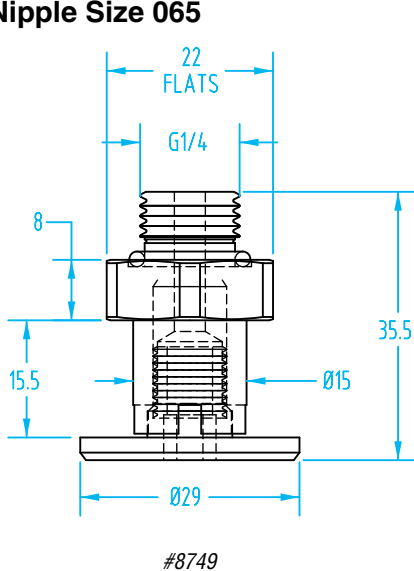

Nipples for Schmalz Vacuum Cups – Size 050 & 065

(Dimensioned drawings shown full scale)

Nipple Size 050

Size 050 Schmalz Vacuum Cup Nipples

Quick#	Part#	Thread	Nipple Size	Price
8742	GSF-050-G14M-MOD	Male G1/4" Two-Piece	050	\$5.89
8743	GSF-050-G14F-MOD	Female G1/4" Two-Piece		\$5.64
8744	GSF-050-G18F	Female G1/8"		\$3.35
8745	GSF-050-G18M-MOD	Male G1/8" Two-Piece		\$5.78

Use Quick#s for easy online ordering.

Nipple Size 065

Size 065 Schmalz Vacuum Cup Nipples

Quick#	Part#	Thread	Nipple Size	Price
8749	GSF-065-G14M-L-MOD	Male G1/4" Two-Piece	065	\$7.20
8750	GSF-065-G14F-L-MOD	Female G1/4" Two-Piece		\$7.23

Size 080 Schmalz Vacuum Cup Nipples

Quick#	Part#	Thread	Nipple Size	Price
8773	GSF-080-G18M	Male G1/8"	080	\$5.35
8774	GSF-080-G18F	Female G1/8"		\$5.25
8775	GSF-080-G14M	Male G1/4"		\$5.35
8776	GSF-080-G14F	Female G1/4"		\$5.25
8777	GSF-080-G38M	Male G3/8"		\$5.35
8778	GSF-080-G38F	Female G3/8"		\$5.45

Use Quick#s for easy online ordering.

Nipples for Schmalz Vacuum Cups – Size 090

(Dimensioned drawings shown full scale)

Nipple Size 090

Size 090 Schmalz Vacuum Cup Nipples

Quick#	Part#	Thread	Nipple Size	Price
8779	GSF-090-G18M	Male G1/8"	090	\$6.62
8780	GSF-090-G18F	Female G1/8"		\$6.44
8781	GSF-090-G14M	Male G1/4"		\$6.62
8782	GSF-090-G14F	Female G1/4"		\$6.44
8783	GSF-090-G38M	Male G3/8"		\$6.41
8784	GSF-090-G38F	Female G3/8"		\$6.44