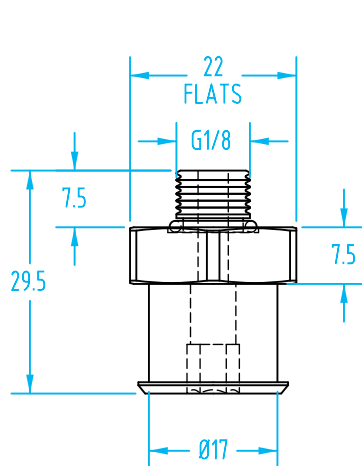

Nipples for Schmalz Vacuum Cups – Size 080

Nipple Size 080

#8773