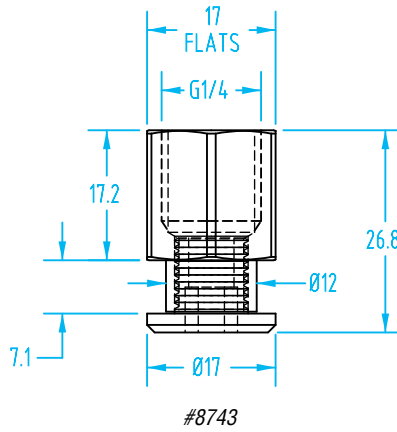

Nipple Size 040

#8768

#8735

#8736

#8740

#8769

Size 040 Schmalz Vacuum Cup Nipples

Quick#	Part#	Thread	Nipple Size	Price
8768	GSF-040-M5M	Male M5	040	\$3.73
8735	GSF-040-G18M	Male G1/8"		\$3.73
8736	GSF-040-G18F	Female G1/8"		\$3.39
8740	GSF-040-G14M	Male G1/4"		\$7.86
8769	GSF-040-G14F	Female G1/4"		\$7.25

Nipples for Schmalz Vacuum Cups – Size 050 & 065

(Dimensioned drawings shown full scale)

Nipple Size 050

Size 050 Schmalz Vacuum Cup Nipples

Quick#	Part#	Thread	Nipple Size	Price
8742	GSF-050-G14M-MOD	Male G1/4" Two-Piece	050	\$5.89
8743	GSF-050-G14F-MOD	Female G1/4" Two-Piece		\$5.64
8744	GSF-050-G18F	Female G1/8"		\$3.35
8745	GSF-050-G18M-MOD	Male G1/8" Two-Piece		\$5.78

Use Quick#s for easy online ordering.

Nipple Size 065

Size 065 Schmalz Vacuum Cup Nipples

Quick#	Part#	Thread	Nipple Size	Price
8749	GSF-065-G14M-L-MOD	Male G1/4" Two-Piece	065	\$7.20
8750	GSF-065-G14F-L-MOD	Female G1/4" Two-Piece		\$7.23

Use Quick#s for easy online ordering.

Nipples for Schmalz Vacuum Cups – Size 090

(Dimensioned drawings shown full scale)

Nipple Size 090

Size 090 Schmalz Vacuum Cup Nipples

Quick#	Part#	Thread	Nipple Size	Price
8779	GSF-090-G18M	Male G1/8"	090	\$6.62
8780	GSF-090-G18F	Female G1/8"		\$6.44
8781	GSF-090-G14M	Male G1/4"		\$6.62
8782	GSF-090-G14F	Female G1/4"		\$6.44
8783	GSF-090-G38M	Male G3/8"		\$6.41
8784	GSF-090-G38F	Female G3/8"		\$6.44