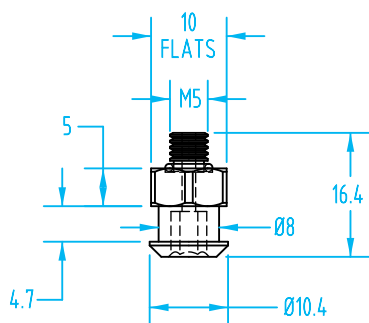

Nipples for Schmalz Vacuum Cups – Size 030 & 040

Nipple Size 030

#8732

#8733

#8766

#8767

Size 030 Schmalz Vacuum Cup Nipples

Quick#	Part#	Nipple Type	Nipple Size	Price
8732	GSF-030-M5M	Male M5	030	\$3.73
8733	GSF-030-M5F	Female M5		\$3.23
8766	GSF-030-G18M	Male G1/8"		\$2.84
8767	GSF-030-G18F	Female G1/8"		\$2.74

Nipple Size 040

#8768

#8735

#8736

#8740

#8769

Size 040 Schmalz Vacuum Cup Nipples

Quick#	Part#	Thread	Nipple Size	Price
8768	GSF-040-M5M	Male M5	040	\$3.73
8735	GSF-040-G18M	Male G1/8"		\$3.73
8736	GSF-040-G18F	Female G1/8"		\$3.39
8740	GSF-040-G14M	Male G1/4"		\$7.86
8769	GSF-040-G14F	Female G1/4"		\$7.25

Nipples for Schmalz Vacuum Cups – Size 050 & 065

(Dimensioned drawings shown full scale)

Nipple Size 050

Size 050 Schmalz Vacuum Cup Nipples

Quick#	Part#	Thread	Nipple Size	Price
8742	GSF-050-G14M-MOD	Male G1/4" Two-Piece	050	\$5.89
8743	GSF-050-G14F-MOD	Female G1/4" Two-Piece		\$5.64
8744	GSF-050-G18F	Female G1/8"		\$3.35
8745	GSF-050-G18M-MOD	Male G1/8" Two-Piece		\$5.78

Use Quick#s for easy online ordering.

Nipples for Schmalz Vacuum Cups – Size 090

(Dimensioned drawings shown full scale)

Nipple Size 090

Size 090 Schmalz Vacuum Cup Nipples

Quick#	Part#	Thread	Nipple Size	Price
8779	GSF-090-G18M	Male G1/8"	090	\$6.62
8780	GSF-090-G18F	Female G1/8"		\$6.44
8781	GSF-090-G14M	Male G1/4"		\$6.62
8782	GSF-090-G14F	Female G1/4"		\$6.44
8783	GSF-090-G38M	Male G3/8"		\$6.41
8784	GSF-090-G38F	Female G3/8"		\$6.44