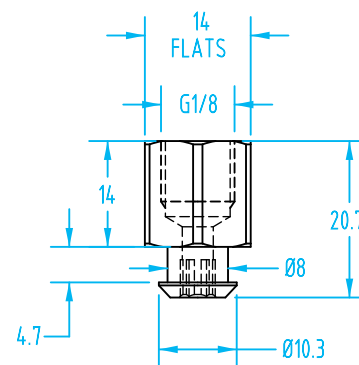

Nipples for Schmalz Vacuum Cups – Size 030 & 040

Nipple Size 030

#8732

#8733

#8766

#8767

Size 030 Schmalz Vacuum Cup Nipples

Quick#	Part#	Nipple Type	Nipple Size	Price
8732	GSF-030-M5M	Male M5	030	\$3.73
8733	GSF-030-M5F	Female M5		\$3.23
8766	GSF-030-G18M	Male G1/8"		\$2.84
8767	GSF-030-G18F	Female G1/8"		\$2.74

Nipple Size 040

#8768

#8735

#8736

#8740

#8769

Size 040 Schmalz Vacuum Cup Nipples

Quick#	Part#	Thread	Nipple Size	Price
8768	GSF-040-M5M	Male M5	040	\$3.73
8735	GSF-040-G18M	Male G1/8"		\$3.73
8736	GSF-040-G18F	Female G1/8"		\$3.39
8740	GSF-040-G14M	Male G1/4"		\$7.86
8769	GSF-040-G14F	Female G1/4"		\$7.25

Nipples for Schmalz Vacuum Cups – Size 050 & 065

(Dimensioned drawings shown full scale)

Nipple Size 050

Size 050 Schmalz Vacuum Cup Nipples

Quick#	Part#	Thread	Nipple Size	Price
8742	GSF-050-G14M-MOD	Male G1/4" Two-Piece	050	\$5.89
8743	GSF-050-G14F-MOD	Female G1/4" Two-Piece		\$5.64
8744	GSF-050-G18F	Female G1/8"		\$3.35
8745	GSF-050-G18M-MOD	Male G1/8" Two-Piece		\$5.78

Use Quick#s for easy online ordering.

Nipple Size 065

Size 065 Schmalz Vacuum Cup Nipples

Quick#	Part#	Thread	Nipple Size	Price
8749	GSF-065-G14M-L-MOD	Male G1/4" Two-Piece	065	\$7.20
8750	GSF-065-G14F-L-MOD	Female G1/4" Two-Piece		\$7.23