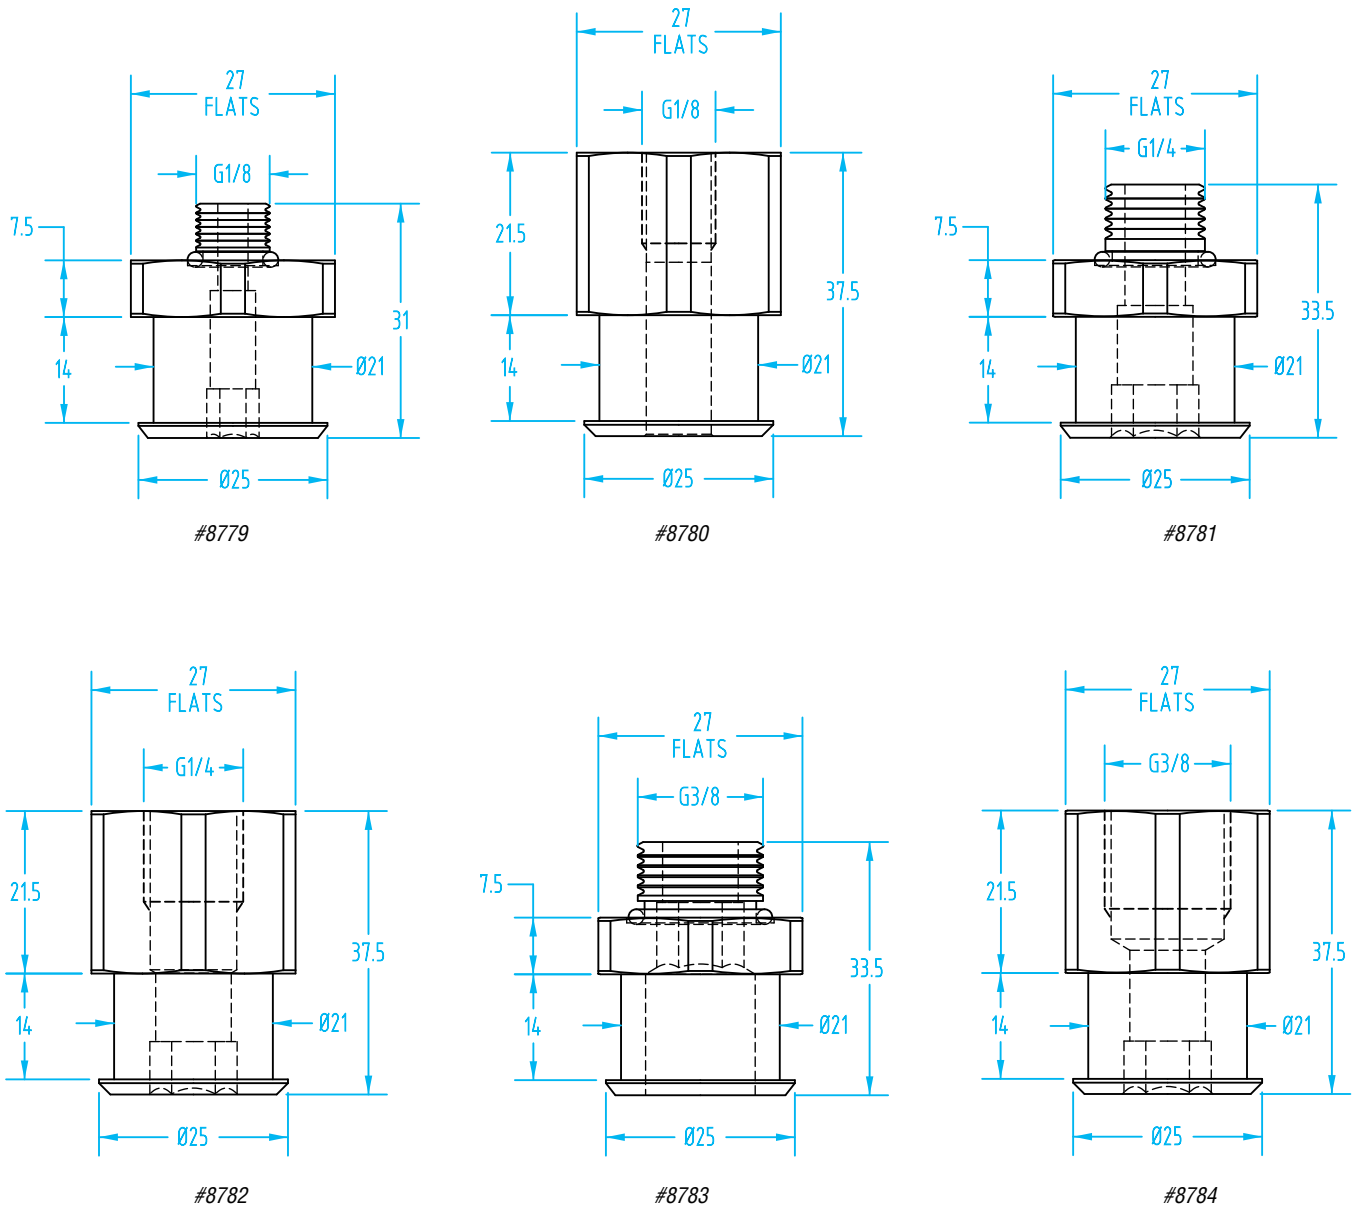

Size 080 Schmalz Vacuum Cup Nipples

Quick#	Part#	Thread	Nipple Size	Price
8773	GSF-080-G18M	Male G1/8"	080	\$5.35
8774	GSF-080-G18F	Female G1/8"		\$5.25
8775	GSF-080-G14M	Male G1/4"		\$5.35
8776	GSF-080-G14F	Female G1/4"		\$5.25
8777	GSF-080-G38M	Male G3/8"		\$5.35
8778	GSF-080-G38F	Female G3/8"		\$5.45

Use Quick#s for easy online ordering.

Nipples for Schmalz Vacuum Cups – Size 090

(Dimensioned drawings shown full scale)

Nipple Size 090

Size 090 Schmalz Vacuum Cup Nipples

Quick#	Part#	Thread	Nipple Size	Price
8779	GSF-090-G18M	Male G1/8"	090	\$6.62
8780	GSF-090-G18F	Female G1/8"		\$6.44
8781	GSF-090-G14M	Male G1/4"		\$6.62
8782	GSF-090-G14F	Female G1/4"		\$6.44
8783	GSF-090-G38M	Male G3/8"		\$6.41
8784	GSF-090-G38F	Female G3/8"		\$6.44