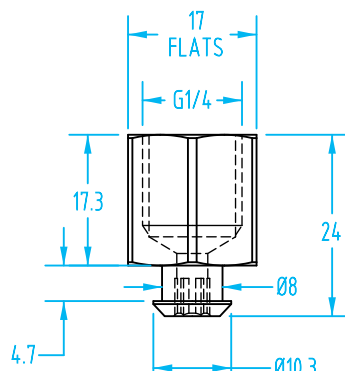

Nipple Size 040

#8768

#8735

#8736

#8740

#8769

Size 040 Schmalz Vacuum Cup Nipples

Quick#	Part#	Thread	Nipple Size	Price
8768	GSF-040-M5M	Male M5	040	\$3.73
8735	GSF-040-G18M	Male G1/8"		\$3.73
8736	GSF-040-G18F	Female G1/8"		\$3.39
8740	GSF-040-G14M	Male G1/4"		\$7.86
8769	GSF-040-G14F	Female G1/4"		\$7.25

Nipples for Schmalz Vacuum Cups – Size 050 & 065

(Dimensioned drawings shown full scale)

Nipple Size 050

Size 050 Schmalz Vacuum Cup Nipples

Quick#	Part#	Thread	Nipple Size	Price
8742	GSF-050-G14M-MOD	Male G1/4" Two-Piece	050	\$5.89
8743	GSF-050-G14F-MOD	Female G1/4" Two-Piece		\$5.64
8744	GSF-050-G18F	Female G1/8"		\$3.35
8745	GSF-050-G18M-MOD	Male G1/8" Two-Piece		\$5.78

Use Quick#s for easy online ordering.

Nipple Size 065

Size 065 Schmalz Vacuum Cup Nipples

Quick#	Part#	Thread	Nipple Size	Price
8749	GSF-065-G14M-L-MOD	Male G1/4" Two-Piece	065	\$7.20
8750	GSF-065-G14F-L-MOD	Female G1/4" Two-Piece		\$7.23

Use Quick#s for easy online ordering.

Nipples for Schmalz Vacuum Cups – Size 090

(Dimensioned drawings shown full scale)

Nipple Size 090

Size 090 Schmalz Vacuum Cup Nipples

Quick#	Part#	Thread	Nipple Size	Price
8779	GSF-090-G18M	Male G1/8"	090	\$6.62
8780	GSF-090-G18F	Female G1/8"		\$6.44
8781	GSF-090-G14M	Male G1/4"		\$6.62
8782	GSF-090-G14F	Female G1/4"		\$6.44
8783	GSF-090-G38M	Male G3/8"		\$6.41
8784	GSF-090-G38F	Female G3/8"		\$6.44