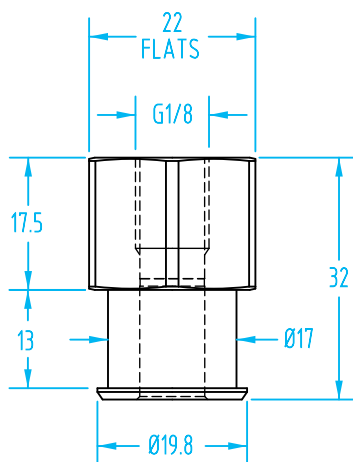

Nipples for Schmalz Vacuum Cups – Size 080

Nipple Size 080

#8774

Size 080 Schmalz Vacuum Cup Nipples

Quick#	Part#	Thread	Nipple Size	Price
8773	GSF-080-G18M	Male G1/8"	080	$5.35
8774	GSF-080-G18F	Female G1/8"		$5.25
8775	GSF-080-G14M	Male G1/4"		$5.35
8776	GSF-080-G14F	Female G1/4"		$5.25
8777	GSF-080-G38M	Male G3/8"		$5.35
8778	GSF-080-G38F	Female G3/8"		$5.45

Use Quick#s for easy online ordering.