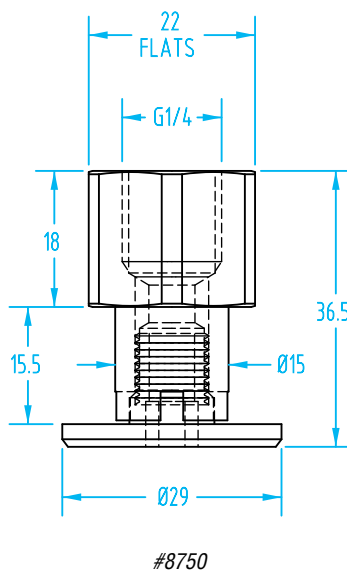

Nipples for Schmalz Vacuum Cups – Size 050 & 065

(Dimensioned drawings shown full scale)

Nipple Size 050

Size 050 Schmalz Vacuum Cup Nipples

Quick#	Part#	Thread	Nipple Size	Price
8742	GSF-050-G14M-MOD	Male G1/4" Two-Piece	050	\$5.89
8743	GSF-050-G14F-MOD	Female G1/4" Two-Piece		\$5.64
8744	GSF-050-G18F	Female G1/8"		\$3.35
8745	GSF-050-G18M-MOD	Male G1/8" Two-Piece		\$5.78

Use Quick#s for easy online ordering.

Nipple Size 065

Size 065 Schmalz Vacuum Cup Nipples

Quick#	Part#	Thread	Nipple Size	Price
8749	GSF-065-G14M-L-MOD	Male G1/4" Two-Piece	065	\$7.20
8750	GSF-065-G14F-L-MOD	Female G1/4" Two-Piece		\$7.23

Size 080 Schmalz Vacuum Cup Nipples

Quick#	Part#	Thread	Nipple Size	Price
8773	GSF-080-G18M	Male G1/8"	080	\$5.35
8774	GSF-080-G18F	Female G1/8"		\$5.25
8775	GSF-080-G14M	Male G1/4"		\$5.35
8776	GSF-080-G14F	Female G1/4"		\$5.25
8777	GSF-080-G38M	Male G3/8"		\$5.35
8778	GSF-080-G38F	Female G3/8"		\$5.45

Use Quick#s for easy online ordering.

Nipples for Schmalz Vacuum Cups – Size 090

(Dimensioned drawings shown full scale)

Nipple Size 090

Size 090 Schmalz Vacuum Cup Nipples

Quick#	Part#	Thread	Nipple Size	Price
8779	GSF-090-G18M	Male G1/8"	090	\$6.62
8780	GSF-090-G18F	Female G1/8"		\$6.44
8781	GSF-090-G14M	Male G1/4"		\$6.62
8782	GSF-090-G14F	Female G1/4"		\$6.44
8783	GSF-090-G38M	Male G3/8"		\$6.41
8784	GSF-090-G38F	Female G3/8"		\$6.44