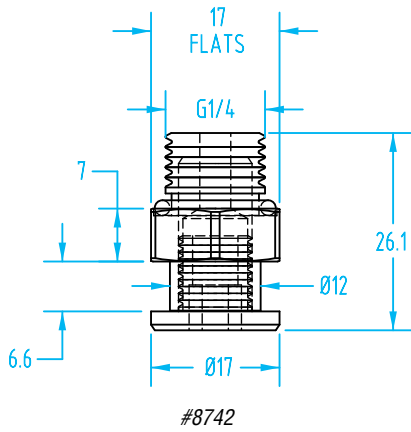

Nipple Size 040

#8768

#8735

#8736

#8740

#8769

Size 040 Schmalz Vacuum Cup Nipples

Quick#	Part#	Thread	Nipple Size	Price
8768	GSF-040-M5M	Male M5	040	\$3.73
8735	GSF-040-G18M	Male G1/8"		\$3.73
8736	GSF-040-G18F	Female G1/8"		\$3.39
8740	GSF-040-G14M	Male G1/4"		\$7.86
8769	GSF-040-G14F	Female G1/4"		\$7.25

Nipples for Schmalz Vacuum Cups – Size 050 & 065

(Dimensioned drawings shown full scale)

Nipple Size 050

Size 050 Schmalz Vacuum Cup Nipples

Quick#	Part#	Thread	Nipple Size	Price
8742	GSF-050-G14M-MOD	Male G1/4" Two-Piece	050	\$5.89
8743	GSF-050-G14F-MOD	Female G1/4" Two-Piece		\$5.64
8744	GSF-050-G18F	Female G1/8"		\$3.35
8745	GSF-050-G18M-MOD	Male G1/8" Two-Piece		\$5.78

Size 080 Schmalz Vacuum Cup Nipples

Quick#	Part#	Thread	Nipple Size	Price
8773	GSF-080-G18M	Male G1/8"	080	\$5.35
8774	GSF-080-G18F	Female G1/8"		\$5.25
8775	GSF-080-G14M	Male G1/4"		\$5.35
8776	GSF-080-G14F	Female G1/4"		\$5.25
8777	GSF-080-G38M	Male G3/8"		\$5.35
8778	GSF-080-G38F	Female G3/8"		\$5.45

Use Quick#s for easy online ordering.

Nipples for Schmalz Vacuum Cups – Size 090

(Dimensioned drawings shown full scale)

Nipple Size 090

Size 090 Schmalz Vacuum Cup Nipples

Quick#	Part#	Thread	Nipple Size	Price
8779	GSF-090-G18M	Male G1/8"	090	\$6.62
8780	GSF-090-G18F	Female G1/8"		\$6.44
8781	GSF-090-G14M	Male G1/4"		\$6.62
8782	GSF-090-G14F	Female G1/4"		\$6.44
8783	GSF-090-G38M	Male G3/8"		\$6.41
8784	GSF-090-G38F	Female G3/8"		\$6.44