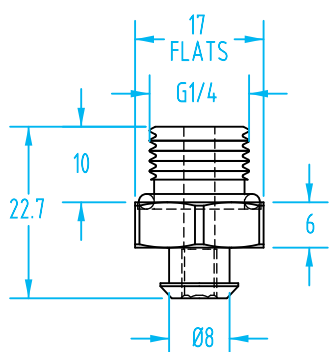

Nipple Size 040

#8768

#8735

#8736

#8740

#8769

Size 040 Schmalz Vacuum Cup Nipples

Quick#	Part#	Thread	Nipple Size	Price
8768	GSF-040-M5M	Male M5	040	\$3.73
8735	GSF-040-G18M	Male G1/8"		\$3.73
8736	GSF-040-G18F	Female G1/8"		\$3.39
8740	GSF-040-G14M	Male G1/4"		\$7.86
8769	GSF-040-G14F	Female G1/4"		\$7.25

Nipples for Schmalz Vacuum Cups – Size 050 & 065

(Dimensioned drawings shown full scale)

Nipple Size 050

Size 050 Schmalz Vacuum Cup Nipples

Quick#	Part#	Thread	Nipple Size	Price
8742	GSF-050-G14M-MOD	Male G1/4" Two-Piece	050	\$5.89
8743	GSF-050-G14F-MOD	Female G1/4" Two-Piece		\$5.64
8744	GSF-050-G18F	Female G1/8"		\$3.35
8745	GSF-050-G18M-MOD	Male G1/8" Two-Piece		\$5.78

Use Quick#s for easy online ordering.

Nipple Size 065

Size 065 Schmalz Vacuum Cup Nipples

Quick#	Part#	Thread	Nipple Size	Price
8749	GSF-065-G14M-L-MOD	Male G1/4" Two-Piece	065	\$7.20
8750	GSF-065-G14F-L-MOD	Female G1/4" Two-Piece		\$7.23

Size 080 Schmalz Vacuum Cup Nipples

Quick#	Part#	Thread	Nipple Size	Price
8773	GSF-080-G18M	Male G1/8"	080	\$5.35
8774	GSF-080-G18F	Female G1/8"		\$5.25
8775	GSF-080-G14M	Male G1/4"		\$5.35
8776	GSF-080-G14F	Female G1/4"		\$5.25
8777	GSF-080-G38M	Male G3/8"		\$5.35
8778	GSF-080-G38F	Female G3/8"		\$5.45