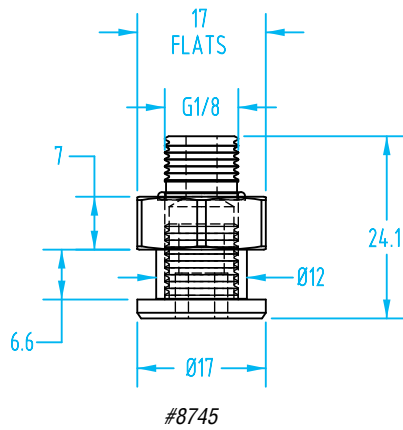

Nipple Size 040

#8768

#8735

#8736

#8740

#8769

Size 040 Schmalz Vacuum Cup Nipples

Quick#	Part#	Thread	Nipple Size	Price
8768	GSF-040-M5M	Male M5	040	\$3.73
8735	GSF-040-G18M	Male G1/8"		\$3.73
8736	GSF-040-G18F	Female G1/8"		\$3.39
8740	GSF-040-G14M	Male G1/4"		\$7.86
8769	GSF-040-G14F	Female G1/4"		\$7.25

Nipples for Schmalz Vacuum Cups – Size 050 & 065

(Dimensioned drawings shown full scale)

Nipple Size 050

Size 050 Schmalz Vacuum Cup Nipples

Quick#	Part#	Thread	Nipple Size	Price
8742	GSF-050-G14M-MOD	Male G1/4" Two-Piece	050	\$5.89
8743	GSF-050-G14F-MOD	Female G1/4" Two-Piece		\$5.64
8744	GSF-050-G18F	Female G1/8"		\$3.35
8745	GSF-050-G18M-MOD	Male G1/8" Two-Piece		\$5.78

Use Quick#s for easy online ordering.

Nipple Size 065

Size 065 Schmalz Vacuum Cup Nipples

Quick#	Part#	Thread	Nipple Size	Price
8749	GSF-065-G14M-L-MOD	Male G1/4" Two-Piece	065	\$7.20
8750	GSF-065-G14F-L-MOD	Female G1/4" Two-Piece		\$7.23

Use Quick#s for easy online ordering.

Nipples for Schmalz Vacuum Cups – Size 090

(Dimensioned drawings shown full scale)

Nipple Size 090

Size 090 Schmalz Vacuum Cup Nipples

Quick#	Part#	Thread	Nipple Size	Price
8779	GSF-090-G18M	Male G1/8"	090	\$6.62
8780	GSF-090-G18F	Female G1/8"		\$6.44
8781	GSF-090-G14M	Male G1/4"		\$6.62
8782	GSF-090-G14F	Female G1/4"		\$6.44
8783	GSF-090-G38M	Male G3/8"		\$6.41
8784	GSF-090-G38F	Female G3/8"		\$6.44