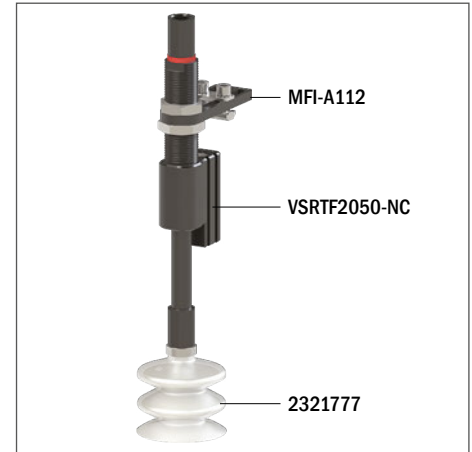

Application example