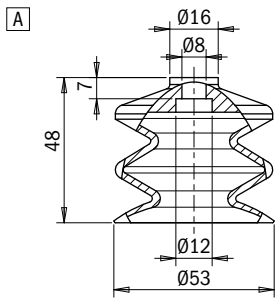

Technical features

Material	Color	Hardness	Temperature range
Silicone, FDA SIL	Transparent	50 Shore	-94 – +392 °F

Identification codes

Drawing	Alphanumeric code	Suction cups with fitting	Order code
A	VG.LB53F.50.G18F.E12	VG.LB53 suction cup, FDA-compliant silicone, 50 Shore, G1/8" female, 12 mm hex	2321771
B	VG.LB53F.50.G18M.E12	VG.LB53 suction cup, FDA-compliant silicone, 50 Shore, G1/8" male, 12 mm hex	2321773
C	VG.LB53F.50.G18F.E16	VG.LB53 suction cup, FDA-compliant silicone, 50 Shore, G1/8" female, 16 mm hex	2321774
D	VG.LB53F.50.G18M.E16	VG.LB53 suction cup, FDA-compliant silicone, 50 Shore, G1/8" male, 16 mm hex	2321775
E	VG.LB53F.50.G14F.E16	VG.LB53 suction cup, FDA-compliant silicone, 50 Shore, G1/4" female, 16 mm hex	2321776
F	VG.LB53F.50.G14M.E17	VG.LB53 suction cup, FDA-compliant silicone, 50 Shore, G1/4" male, 17 mm hex	2321777

Identification codes

Drawing	Alphanumeric code	Suction cups	Order code
A	VG.LB53F.50	VG.LB53 suction cup, FDA-compliant silicone, 50 Shore	2321772

Identification codes

Drawing	Alphanumeric code	Fittings	Order code
A	FT.G18F.E12	G1/8" female fitting, 12 mm hex	2321422
B	FT.G18M.E12	G1/8" male fitting, 12 mm hex	2321424
C	FT.G18F.E16	G1/8" female fitting, 16 mm hex	2321426
D	FT.G18M.E16	G1/8" male fitting, 16 mm hex	2321428
E	FT.G14F.E16	G1/4" female fitting, 16 mm hex	2321430
F	FT.G14M.E17	G1/4" male fitting, 17 mm hex	2321432