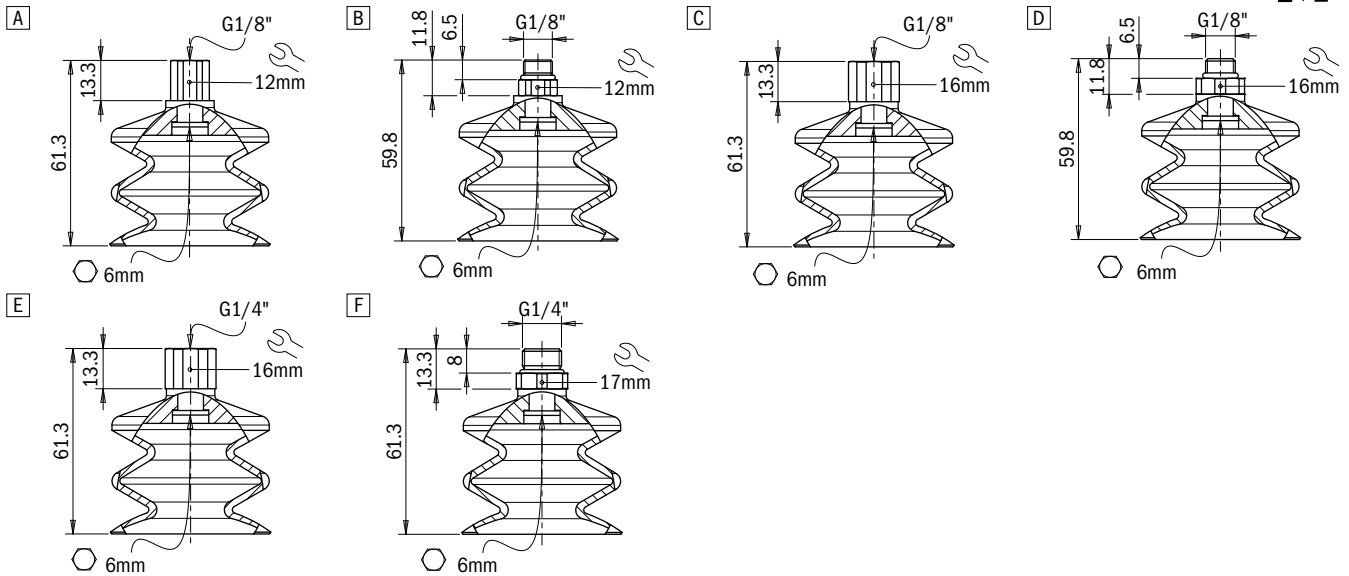

Application example

Technical data

Material	Lifting force [N] perpendicular to the surface, at various vacuum levels			Lifting force [N] parallel to the surface, at various vacuum levels			Volume [cm ³]	Min curve radius [mm]	Max vert. movement [mm]	Suction cup weight [g]
	-20 kPa	-60 kPa	-90 kPa	-20 kPa	-60 kPa	-90 kPa				
SIL 50 FDA	34.3	58.1	67.2	–	–	–	37	80	25	26.1

Technical features

Material	Color	Hardness	Temperature range
Silicone, FDA SIL	Transparent	50 Shore	-94 – +392 °F

Identification codes

Drawing	Alphanumeric code	Suction cups with fitting	Order code
A	VG.LB53F.50.G18F.E12	VG.LB53 suction cup, FDA-compliant silicone, 50 Shore, G1/8" female, 12 mm hex	2321771
B	VG.LB53F.50.G18M.E12	VG.LB53 suction cup, FDA-compliant silicone, 50 Shore, G1/8" male, 12 mm hex	2321773
C	VG.LB53F.50.G18F.E16	VG.LB53 suction cup, FDA-compliant silicone, 50 Shore, G1/8" female, 16 mm hex	2321774
D	VG.LB53F.50.G18M.E16	VG.LB53 suction cup, FDA-compliant silicone, 50 Shore, G1/8" male, 16 mm hex	2321775
E	VG.LB53F.50.G14F.E16	VG.LB53 suction cup, FDA-compliant silicone, 50 Shore, G1/4" female, 16 mm hex	2321776
F	VG.LB53F.50.G14M.E17	VG.LB53 suction cup, FDA-compliant silicone, 50 Shore, G1/4" male, 17 mm hex	2321777

Identification codes

Drawing	Alphanumeric code	Suction cups	Order code
A	VG.LB53F.50	VG.LB53 suction cup, FDA-compliant silicone, 50 Shore	2321772

Identification codes

Drawing	Alphanumeric code	Fittings	Order code
A	FT.G18F.E12	G1/8" female fitting, 12 mm hex	2321422
B	FT.G18M.E12	G1/8" male fitting, 12 mm hex	2321424
C	FT.G18F.E16	G1/8" female fitting, 16 mm hex	2321426
D	FT.G18M.E16	G1/8" male fitting, 16 mm hex	2321428
E	FT.G14F.E16	G1/4" female fitting, 16 mm hex	2321430
F	FT.G14M.E17	G1/4" male fitting, 17 mm hex	2321432