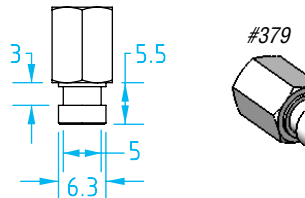

Hithane® - Vacuum Cup Nipples

(Shown Actual Size)

#3285

#5434

#5435

Thread	Quick#	Part#	Price
Male M3	3285	VSA5	\$5.80
Female M5	5434	GSF-HTN2-M5FX5	\$3.59
Male M5	5435	GSF-HTN2-M5MX5	\$3.59

For: Oval Cups: 2x4mm and 3.5x7mm

#378

#379

Thread	Quick#	Part#	Price
Male M5	378	GSF-N21-M5M	\$5.50
Female M5	379	GSF-N21-M5F	\$5.50

For: Oval Cups: 5x15mm and 6x18mm

#5438

#5439

Thread	Quick#	Part#	Price
Female M5	5438	GSF-HTN2-M5FM	\$3.62
Male M5	5439	GSF-HTN2-M5MM	\$3.62

For: Oval Cups: 8x24mm and 10x30 mm

#5440

#5441

Thread	Quick#	Part#	Price
Female G1/8"	5440	GSF-HTN2-G8FL	\$3.90
Male G1/8"	5441	GSF-HTN2-G8ML	\$4.10

For: Oval Cups: 15x45mm, 20x60mm, and 25x75mm