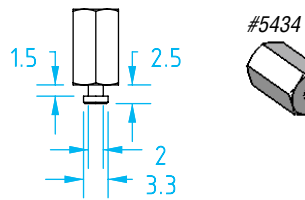

Hithane® - Vacuum Cup Nipples

(Shown Actual Size)

#3285

#5434

#5435

Thread	Quick#	Part#	Price
Male M3	3285	VSA5	\$5.80
Female M5	5434	GSF-HTN2-M5FX5	\$3.59
Male M5	5435	GSF-HTN2-M5MX5	\$3.59

For: Oval Cups: 2x4mm and 3.5x7mm

#378

#379

Thread	Quick#	Part#	Price
Male M5	378	GSF-N21-M5M	\$5.50
Female M5	379	GSF-N21-M5F	\$5.50

For: Oval Cups: 5x15mm and 6x18mm

#5438

#5439

Thread	Quick#	Part#	Price
Female M5	5438	GSF-HTN2-M5FM	\$3.62
Male M5	5439	GSF-HTN2-M5MM	\$3.62

For: Oval Cups: 8x24mm and 10x30 mm

#5440

#5441

Thread	Quick#	Part#	Price
Female G1/8"	5440	GSF-HTN2-G8FL	\$3.90
Male G1/8"	5441	GSF-HTN2-G8ML	\$4.10

For: Oval Cups: 15x45mm, 20x60mm, and 25x75mm