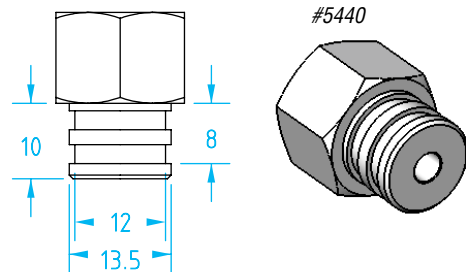

Hithane® - Vacuum Cup Nipples

(Shown Actual Size)

#3285

#5434

#5435

Thread	Quick#	Part#	Price
Male M3	3285	VSA5	\$5.80
Female M5	5434	GSF-HTN2-M5FX5	\$3.59
Male M5	5435	GSF-HTN2-M5MX5	\$3.59

For: Oval Cups: 2x4mm and 3.5x7mm

#378

#379

Thread	Quick#	Part#	Price
Male M5	378	GSF-N21-M5M	\$5.50
Female M5	379	GSF-N21-M5F	\$5.50

For: Oval Cups: 5x15mm and 6x18mm

#5438

#5439

Thread	Quick#	Part#	Price
Female M5	5438	GSF-HTN2-M5FM	\$3.62
Male M5	5439	GSF-HTN2-M5MM	\$3.62

For: Oval Cups: 8x24mm and 10x30 mm

#5440

#5441

Thread	Quick#	Part#	Price
Female G1/8"	5440	GSF-HTN2-G8FL	\$3.90
Male G1/8"	5441	GSF-HTN2-G8ML	\$4.10

For: Oval Cups: 15x45mm, 20x60mm, and 25x75mm