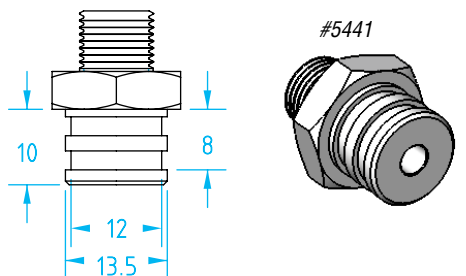

Hithane® - Vacuum Cup Nipples

(Shown Actual Size)

#3285

#5434

#5435

Thread	Quick#	Part#	Price
Male M3	3285	VSA5	\$5.80
Female M5	5434	GSF-HTN2-M5FX5	\$3.59
Male M5	5435	GSF-HTN2-M5MX5	\$3.59

For: Oval Cups: 2x4mm and 3.5x7mm

#378

#379

Thread	Quick#	Part#	Price
Male M5	378	GSF-N21-M5M	\$5.50
Female M5	379	GSF-N21-M5F	\$5.50

For: Oval Cups: 5x15mm and 6x18mm

#5438

#5439

Thread	Quick#	Part#	Price
Female M5	5438	GSF-HTN2-M5FM	\$3.62
Male M5	5439	GSF-HTN2-M5MM	\$3.62

For: Oval Cups: 8x24mm and 10x30 mm

#5440

#5441

Thread	Quick#	Part#	Price
Female G1/8"	5440	GSF-HTN2-G8FL	\$3.90
Male G1/8"	5441	GSF-HTN2-G8ML	\$4.10

For: Oval Cups: 15x45mm, 20x60mm, and 25x75mm