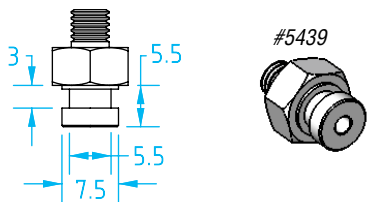

Hithane® - Vacuum Cup Nipples

(Shown Actual Size)

#3285

#5434

#5435

Thread	Quick#	Part#	Price
Male M3	3285	VSA5	\$5.80
Female M5	5434	GSF-HTN2-M5FX5	\$3.59
Male M5	5435	GSF-HTN2-M5MX5	\$3.59

For: Oval Cups: 2x4mm and 3.5x7mm

#378

#379

Thread	Quick#	Part#	Price
Male M5	378	GSF-N21-M5M	\$5.50
Female M5	379	GSF-N21-M5F	\$5.50

For: Oval Cups: 5x15mm and 6x18mm

#5438

#5439

Thread	Quick#	Part#	Price
Female M5	5438	GSF-HTN2-M5FM	\$3.62
Male M5	5439	GSF-HTN2-M5MM	\$3.62

For: Oval Cups: 8x24mm and 10x30 mm

#5440

#5441

Thread	Quick#	Part#	Price
Female G1/8"	5440	GSF-HTN2-G8FL	\$3.90
Male G1/8"	5441	GSF-HTN2-G8ML	\$4.10

For: Oval Cups: 15x45mm, 20x60mm, and 25x75mm