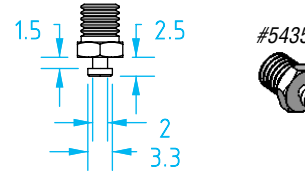

Hithane® - Vacuum Cup Nipples

(Shown Actual Size)

#3285

#5434

#5435

Thread	Quick#	Part#	Price
Male M3	3285	VSA5	\$5.80
Female M5	5434	GSF-HTN2-M5FX5	\$3.59
Male M5	5435	GSF-HTN2-M5MX5	\$3.59

For: Oval Cups: 2x4mm and 3.5x7mm

#378

#379

Thread	Quick#	Part#	Price
Male M5	378	GSF-N21-M5M	\$5.50
Female M5	379	GSF-N21-M5F	\$5.50

For: Oval Cups: 5x15mm and 6x18mm

#5438

#5439

Thread	Quick#	Part#	Price
Female M5	5438	GSF-HTN2-M5FM	\$3.62
Male M5	5439	GSF-HTN2-M5MM	\$3.62

For: Oval Cups: 8x24mm and 10x30 mm

#5440

#5441

Thread	Quick#	Part#	Price
Female G1/8"	5440	GSF-HTN2-G8FL	\$3.90
Male G1/8"	5441	GSF-HTN2-G8ML	\$4.10

For: Oval Cups: 15x45mm, 20x60mm, and 25x75mm