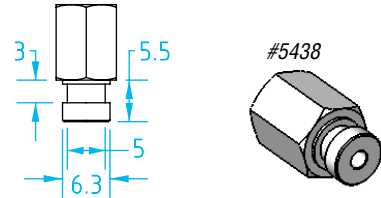

Hithane® - Vacuum Cup Nipples

(Shown Actual Size)

#3285

#5434

#5435

Thread	Quick#	Part#	Price
Male M3	3285	VSA5	\$5.80
Female M5	5434	GSF-HTN2-M5FX5	\$3.59
Male M5	5435	GSF-HTN2-M5MX5	\$3.59

For: Oval Cups: 2x4mm and 3.5x7mm

#378

#379

Thread	Quick#	Part#	Price
Male M5	378	GSF-N21-M5M	\$5.50
Female M5	379	GSF-N21-M5F	\$5.50

For: Oval Cups: 5x15mm and 6x18mm

#5438

#5439

Thread	Quick#	Part#	Price
Female M5	5438	GSF-HTN2-M5FM	\$3.62
Male M5	5439	GSF-HTN2-M5MM	\$3.62

For: Oval Cups: 8x24mm and 10x30 mm

#5440

#5441

Thread	Quick#	Part#	Price
Female G1/8"	5440	GSF-HTN2-G8FL	\$3.90
Male G1/8"	5441	GSF-HTN2-G8ML	\$4.10

For: Oval Cups: 15x45mm, 20x60mm, and 25x75mm