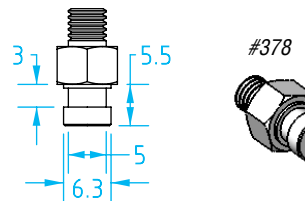

Hithane® - Vacuum Cup Nipples

(Shown Actual Size)

#3285

#5434

#5435

Thread	Quick#	Part#	Price
Male M3	3285	VSA5	\$5.80
Female M5	5434	GSF-HTN2-M5FX5	\$3.59
Male M5	5435	GSF-HTN2-M5MX5	\$3.59

For: Oval Cups: 2x4mm and 3.5x7mm

#378

#379

Thread	Quick#	Part#	Price
Male M5	378	GSF-N21-M5M	\$5.50
Female M5	379	GSF-N21-M5F	\$5.50

For: Oval Cups: 5x15mm and 6x18mm

#5438

#5439

Thread	Quick#	Part#	Price
Female M5	5438	GSF-HTN2-M5FM	\$3.62
Male M5	5439	GSF-HTN2-M5MM	\$3.62

For: Oval Cups: 8x24mm and 10x30 mm

#5440

#5441

Thread	Quick#	Part#	Price
Female G1/8"	5440	GSF-HTN2-G8FL	\$3.90
Male G1/8"	5441	GSF-HTN2-G8ML	\$4.10

For: Oval Cups: 15x45mm, 20x60mm, and 25x75mm