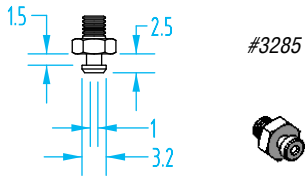

Hithane® - Vacuum Cup Nipples

(Shown Actual Size)

#3285

#5434

#5435

Thread	Quick#	Part#	Price
Male M3	3285	VSA5	\$5.80
Female M5	5434	GSF-HTN2-M5FX5	\$3.59
Male M5	5435	GSF-HTN2-M5MX5	\$3.59

For: Oval Cups: 2x4mm and 3.5x7mm

#378

#379

Thread	Quick#	Part#	Price
Male M5	378	GSF-N21-M5M	\$5.50
Female M5	379	GSF-N21-M5F	\$5.50

For: Oval Cups: 5x15mm and 6x18mm

#5438

#5439

Thread	Quick#	Part#	Price
Female M5	5438	GSF-HTN2-M5FM	\$3.62
Male M5	5439	GSF-HTN2-M5MM	\$3.62

For: Oval Cups: 8x24mm and 10x30 mm

#5440

#5441

Thread	Quick#	Part#	Price
Female G1/8"	5440	GSF-HTN2-G8FL	\$3.90
Male G1/8"	5441	GSF-HTN2-G8ML	\$4.10

For: Oval Cups: 15x45mm, 20x60mm, and 25x75mm