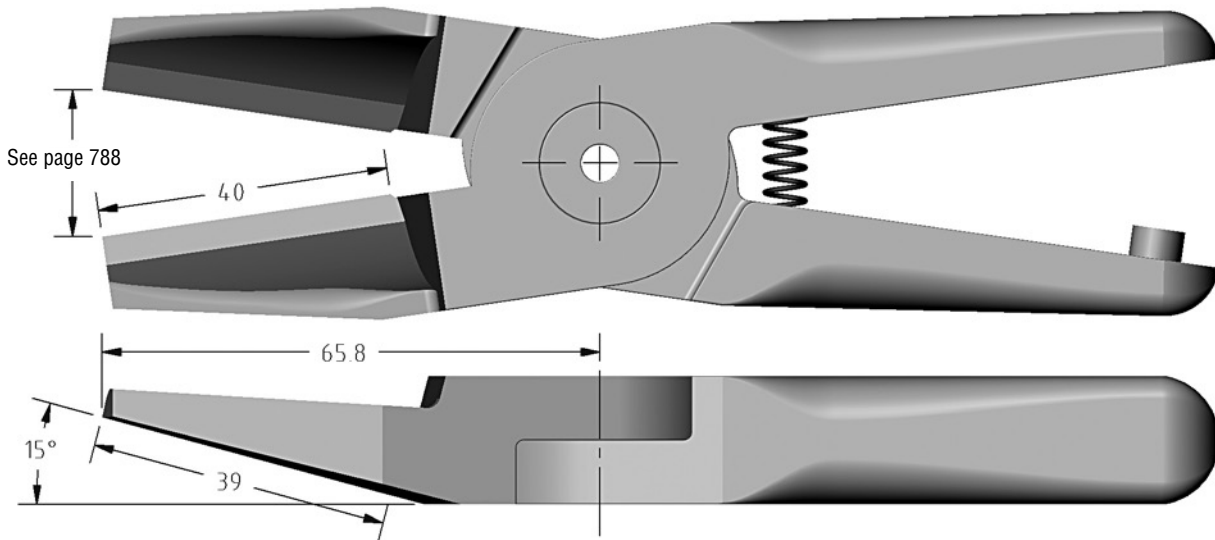

Size 30 Blades

(Dimensioned drawings shown full scale)

Vessel

Quick#	Part#	Price	Ø Sprue	Wt.
612	GSN-N30-AP	\$128.00	10mm	358g
Replacement Spring				
1285	GSN-SPR-05	\$2.00		

Size 30 Nipper Body Compatibility

Vessel	Gimatic	Swanstrom	Nile	OEM
✓	✓	✓	✓	✓

Swanstrom

Quick#	Part#	Price	Ø Sprue	Wt.
1012	X-30-ST	\$104.33	9mm	374g
Replacement Spring				
1043	GSN-SP-031	\$2.04		

Size 30 Nipper Body Compatibility

Vessel	Gimatic	Swanstrom	Nile	OEM
✓	✓	✓	✓	✓