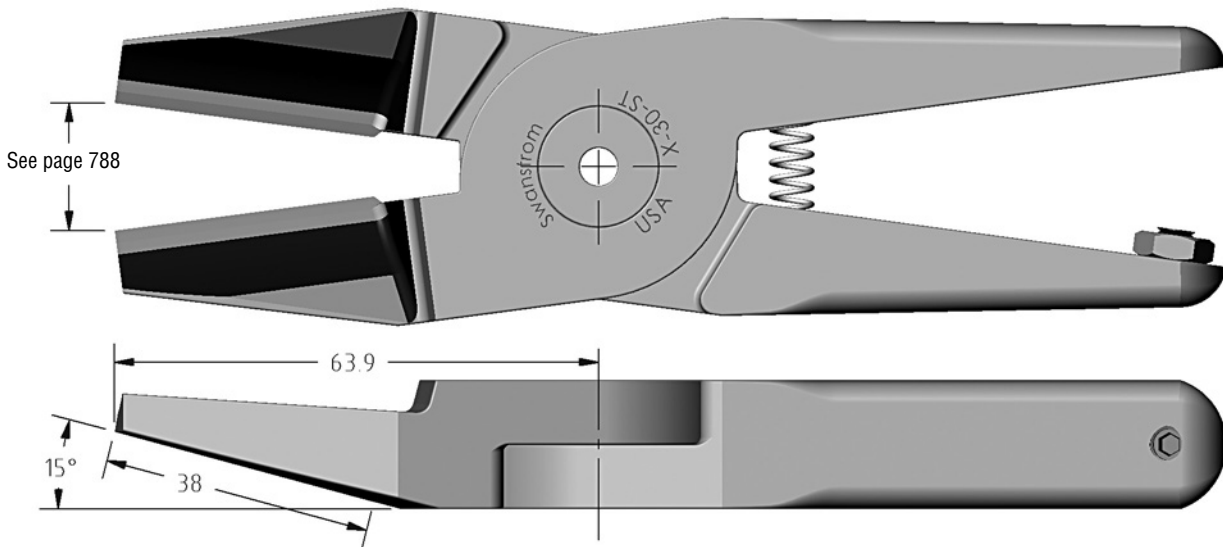

Size 30 Blades

(Dimensioned drawings shown full scale)

Vessel

Quick#	Part#	Price	Ø Sprue	Wt.
612	GSN-N30-AP	\$128.00	10mm	358g
Replacement Spring				
1285	GSN-SPR-05	\$2.00		

Size 30 Nipper Body Compatibility

Vessel	Gimatic	Swanstrom	Nile	OEM
✓	✓	✓	✓	✓

Swanstrom

Quick#	Part#	Price	Ø Sprue	Wt.
1012	X-30-ST	\$104.33	9mm	374g
Replacement Spring				
1043	GSN-SP-031	\$2.04		

Size 30 Nipper Body Compatibility

Vessel	Gimatic	Swanstrom	Nile	OEM
✓	✓	✓	✓	✓