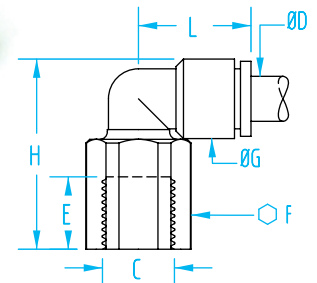

Push-In Fittings

(Shown Actual Size)

Male Threaded Push-In Extended Elbow Fitting

Best	Quick#	Part#	C	øD	Price	E	F	G	H	L	Wt.
	123	GSF-QMX-M504	M5	4	\$4.20	3.5	8	8.5	23	19	7g
	124	GSF-QMX-G804	G1/8"	4	\$4.90	5	13	8.5	22.5	19	9g
	125	GSF-QMX-M506	M5	6	\$4.80	3.5	10	10.5	27.5	23	9g
	126	GSF-QMX-G806	G1/8"	6	\$4.40	5	13	10.5	27	23	12g
	127	GSF-QMX-G808	G1/8"	8	\$5.63	5	13	13.5	36	29.5	25g

Better	Quick#	Part#	C	øD	Price	E	F	G	H	L	Wt.
	5530	GSF-SMX-M504	M5	4	\$3.02	3	7	8.2	29.8	15.4	5.8g
	5531	GSF-SMX-G804	G1/8"	4	\$3.08	5.5	12	8.2	34.6	14.8	16.5g
	5532	GSF-SMX-M506	M5	6	\$3.12	3	7	10.4	32.6	14.5	5.9g
	5533	GSF-SMX-G806	G1/8"	6	\$2.33	5.5	12	10.4	36.8	15.5	17g
	5534	GSF-SMX-G406	G1/4"	6	\$2.55	6.5	17	10.4	37.5	15.5	36.2g
	5535	GSF-SMX-G808	G1/8"	8	\$3.20	5.5	12	13.2	39.6	16.4	17.8g
	5536	GSF-SMX-G408	G1/4"	8	\$2.96	6.5	17	13.2	43.1	17.2	37.5g
	5537	GSF-SMX-G410	G1/4"	10	\$4.47	6.5	17	15.9	56.8	19.3	45.1g

Good	Quick#	Part#	C	øD	Price	E	F	G	H	L	Wt.
	5588	GSF-RMX-R804	R1/8"	4	\$3.32	6.5	10	8.2	34	14.8	11g
	5589	GSF-RMX-R806	R1/8"	6	\$3.35	6.5	10	10.4	36.2	15.5	11.4g
	5590	GSF-RMX-R406	R1/4"	6	\$3.44	10	14	10.4	39.6	15.5	28g
	5591	GSF-RMX-R808	R1/8"	8	\$3.44	6.5	10	13.2	39	16.4	12.2g
	5592	GSF-RMX-R408	R1/4"	8	\$3.63	10	14	13.2	45.7	17.2	40g
	5593	GSF-RMX-R410	R1/4"	10	\$4.72	10	17	15.9	60.9	19.3	59g

Note: This group of fittings has a new, compact design, please note dimensional changes.

Female Threaded Push-In Elbow Fitting

Best	Quick#	Part#	C	øD	Price	E	F	G	H	L	Wt.
	133	GSF-QFE-M504	M5	4	\$3.80	11.5	9	8	19.5	15.5	5g
	134	GSF-QFE-M506	M5	6	\$3.80	11.5	9	10.5	22	14.5	5g
	135	GSF-QFE-G804	G1/8"	4	\$3.90	8.5	13	8.5	23	14	9g
	136	GSF-QFE-G806	G1/8"	6	\$2.45	8.5	13	10.5	25	16	11g
	137	GSF-QFE-G808	G1/8"	8	\$4.05	8.5	13	13.5	28	23	14g
	1454	GSF-QFE-G406	G1/4"	6	\$4.80	11.5	16	10.5	29	16	11g
	1455	GSF-QFE-G408	G1/4"	8	\$4.85	11.5	16	13.5	32	23	17g