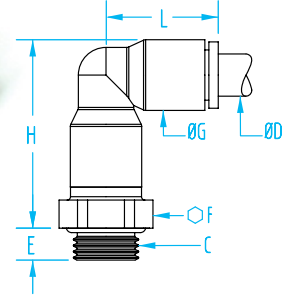

Push-In Fittings

(Shown Actual Size)

Male Threaded Push-In Extended Elbow Fitting

Best	Quick#	Part#	C	øD	Price	E	F	G	H	L	Wt.
	123	GSF-QMX-M504	M5	4	\$4.20	3.5	8	8.5	23	19	7g
	124	GSF-QMX-G804	G1/8"	4	\$4.90	5	13	8.5	22.5	19	9g
	125	GSF-QMX-M506	M5	6	\$4.80	3.5	10	10.5	27.5	23	9g
	126	GSF-QMX-G806	G1/8"	6	\$4.40	5	13	10.5	27	23	12g
	127	GSF-QMX-G808	G1/8"	8	\$5.63	5	13	13.5	36	29.5	25g

Better	Quick#	Part#	C	øD	Price	E	F	G	H	L	Wt.
	5530	GSF-SMX-M504	M5	4	\$3.02	3	7	8.2	29.8	15.4	5.8g
	5531	GSF-SMX-G804	G1/8"	4	\$3.08	5.5	12	8.2	34.6	14.8	16.5g
	5532	GSF-SMX-M506	M5	6	\$3.12	3	7	10.4	32.6	14.5	5.9g
	5533	GSF-SMX-G806	G1/8"	6	\$2.33	5.5	12	10.4	36.8	15.5	17g
	5534	GSF-SMX-G406	G1/4"	6	\$2.55	6.5	17	10.4	37.5	15.5	36.2g
	5535	GSF-SMX-G808	G1/8"	8	\$3.20	5.5	12	13.2	39.6	16.4	17.8g
	5536	GSF-SMX-G408	G1/4"	8	\$2.96	6.5	17	13.2	43.1	17.2	37.5g
	5537	GSF-SMX-G410	G1/4"	10	\$4.47	6.5	17	15.9	56.8	19.3	45.1g

Good	Quick#	Part#	C	øD	Price	E	F	G	H	L	Wt.
	5588	GSF-RMX-R804	R1/8"	4	\$3.32	6.5	10	8.2	34	14.8	11g
	5589	GSF-RMX-R806	R1/8"	6	\$3.35	6.5	10	10.4	36.2	15.5	11.4g
	5590	GSF-RMX-R406	R1/4"	6	\$3.44	10	14	10.4	39.6	15.5	28g
	5591	GSF-RMX-R808	R1/8"	8	\$3.44	6.5	10	13.2	39	16.4	12.2g
	5592	GSF-RMX-R408	R1/4"	8	\$3.63	10	14	13.2	45.7	17.2	40g
	5593	GSF-RMX-R410	R1/4"	10	\$4.72	10	17	15.9	60.9	19.3	59g

Note: This group of fittings has a new, compact design, please note dimensional changes.

Female Threaded Push-In Elbow Fitting

Best	Quick#	Part#	C	øD	Price	E	F	G	H	L	Wt.
	133	GSF-QFE-M504	M5	4	\$3.80	11.5	9	8	19.5	15.5	5g
	134	GSF-QFE-M506	M5	6	\$3.80	11.5	9	10.5	22	14.5	5g
	135	GSF-QFE-G804	G1/8"	4	\$3.90	8.5	13	8.5	23	14	9g
	136	GSF-QFE-G806	G1/8"	6	\$2.45	8.5	13	10.5	25	16	11g
	137	GSF-QFE-G808	G1/8"	8	\$4.05	8.5	13	13.5	28	23	14g
	1454	GSF-QFE-G406	G1/4"	6	\$4.80	11.5	16	10.5	29	16	11g
	1455	GSF-QFE-G408	G1/4"	8	\$4.85	11.5	16	13.5	32	23	17g