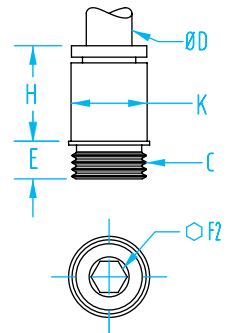

(Shown Actual Size)

**Push-In Fittings**

**Male Threaded Push-In Fitting**

	Quick#	Part#	C	øD	Price	E	F1	F2	H	K	Wt.
<b>Best</b>	101	GSF-QMC-M304	M3	4	\$3.55	2.5	8	-	14.5	8.5	3g
	102	GSF-QMC-M504	M5	4	\$3.10	3.5	9	2.5	14	8.5	3g
	103	GSF-QMC-G804	G1/8"	4	\$2.65	4.5	13	3	11.5	14	7g
	104	GSF-QMC-M506	M5	6	\$4.40	3.5	10	2.5	16	11	5g
	105	GSF-QMC-G806	G1/8"	6	\$2.90	4.5	13	4	13	14	7g
	106	GSF-QMC-G808	G1/8"	8	\$4.15	4.5	13	5	20.5	14	11g
	1448	GSF-QMC-G406	G1/4"	6	\$3.35	5.5	16	4	12.5	17.5	11g
	1449	GSF-QMC-G408	G1/4"	8	\$4.15	5.5	16	6	19.5	17.5	16g
	5607	GSF-QMC-G410	G1/4"	10	\$7.15	5.5	16	7	23	17.5	18g
	2001	GSF-QMC-R804	R1/8"	4	\$3.65	-	10	3	9.5	11	6g
2002	GSF-QMC-R806	R1/8"	6	\$2.70	-	11	4	11.5	11	5g	

	Quick#	Part#	C	øD	Price	E	F1	F2	H	K	Wt.
<b>Better</b>	5506	GSF-SMC-M504	M5	4	\$1.15	3	8	-	14.7	9	3.3g
	5507	GSF-SMC-G804	G1/8"	4	\$1.07	5.5	12	-	11.6	13	7.7g
	5508	GSF-SMC-M506	M5	6	\$2.31	3	10	-	14.7	11	4.1g
	5509	GSF-SMC-G806	G1/8"	6	\$1.84	5.5	12	-	11.8	13	6.6g
	5510	GSF-SMC-G406	G1/4"	6	\$2.04	6.5	17	-	8.9	18.2	14.8g
	5511	GSF-SMC-G808	G1/8"	8	\$1.37	5.5	14	-	15.9	16	7.5g
	5512	GSF-SMC-G408	G1/4"	8	\$1.65	6.5	17	-	13.4	18.2	15.5g
	5513	GSF-SMC-G810	G1/8"	10	\$2.44	5.5	17	-	17.7	18.2	15.7g
	5514	GSF-SMC-G410	G1/4"	10	\$1.86	6.5	17	-	16.3	18.2	16.8g

Use Quick#s for easy online ordering.

**Male Threaded Socket Head Push-In Fitting**

	Quick#	Part#	C	øD	Price	E	F1	F2	H	K	Wt.
<b>Better</b>	5501	GSF-SMS-M504	M5	4	\$1.74	3	-	2	14.6	8	3g
	5502	GSF-SMS-M506	M5	6	\$1.83	4	-	3	16.6	10	4.1g
	5503	GSF-SMS-G806	G1/8"	6	\$2.21	5.5	-	4	14.3	13	9.7g
	5504	GSF-SMS-G808	G1/8"	8	\$2.36	5.5	-	5	16.2	13	9.5g
	5505	GSF-SMS-G410	G1/4"	10	\$3.29	6.5	-	8	17.6	18	19.2g