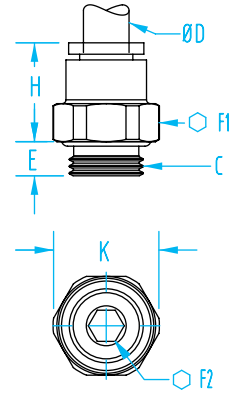

(Shown Actual Size)

**Push-In Fittings**

**Male Threaded Push-In Fitting**

	Quick#	Part#	C	øD	Price	E	F1	F2	H	K	Wt.
<b>Best</b>	101	GSF-QMC-M304	M3	4	\$3.55	2.5	8	-	14.5	8.5	3g
	102	GSF-QMC-M504	M5	4	\$3.10	3.5	9	2.5	14	8.5	3g
	103	GSF-QMC-G804	G1/8"	4	\$2.65	4.5	13	3	11.5	14	7g
	104	GSF-QMC-M506	M5	6	\$4.40	3.5	10	2.5	16	11	5g
	105	GSF-QMC-G806	G1/8"	6	\$2.90	4.5	13	4	13	14	7g
	106	GSF-QMC-G808	G1/8"	8	\$4.15	4.5	13	5	20.5	14	11g
	1448	GSF-QMC-G406	G1/4"	6	\$3.35	5.5	16	4	12.5	17.5	11g
	1449	GSF-QMC-G408	G1/4"	8	\$4.15	5.5	16	6	19.5	17.5	16g
	5607	GSF-QMC-G410	G1/4"	10	\$7.15	5.5	16	7	23	17.5	18g
	2001	GSF-QMC-R804	R1/8"	4	\$3.65	-	10	3	9.5	11	6g
2002	GSF-QMC-R806	R1/8"	6	\$2.70	-	11	4	11.5	11	5g	

	Quick#	Part#	C	øD	Price	E	F1	F2	H	K	Wt.
<b>Good</b>	5568	GSF-RMC-R804	R1/8"	4	\$1.16	6.5	10	-	7.3	11.5	5.6g
	5569	GSF-RMC-R806	R1/8"	6	\$1.56	6.5	10	-	11.9	11.5	5.8g
	5570	GSF-RMC-R406	R1/4"	6	\$1.56	10	14	-	6.7	16	12.5g
	5571	GSF-RMC-R808	R1/8"	8	\$1.56	6.5	14	-	16	16	11.9g
	5572	GSF-RMC-R408	R1/4"	8	\$1.55	10	14	-	12	16	13.9g
	5573	GSF-RMC-R810	R1/8"	10	\$2.73	6.5	17	-	17.3	19.5	16.9g
	5574	GSF-RMC-R410	R1/4"	10	\$2.53	10	17	-	17.3	19.5	22.1g

Use Quick#s for easy online ordering.

**Male Threaded Socket Head Push-In Fitting**

	Quick#	Part#	C	øD	Price	E	F1	F2	H	K	Wt.
<b>Better</b>	5501	GSF-SMS-M504	M5	4	\$1.74	3	-	2	14.6	8	3g
	5502	GSF-SMS-M506	M5	6	\$1.83	4	-	3	16.6	10	4.1g
	5503	GSF-SMS-G806	G1/8"	6	\$2.21	5.5	-	4	14.3	13	9.7g
	5504	GSF-SMS-G808	G1/8"	8	\$2.36	5.5	-	5	16.2	13	9.5g
	5505	GSF-SMS-G410	G1/4"	10	\$3.29	6.5	-	8	17.6	18	19.2g