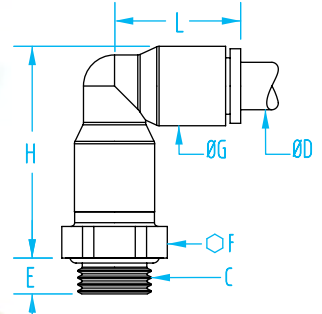

Push-In Fittings

(Shown Actual Size)

Male Threaded Push-In Extended Elbow Fitting

Best	Quick#	Part#	C	øD	Price	E	F	G	H	L	Wt.
	123	GSF-QMX-M504	M5	4	$4.20	3.5	8	8.5	23	19	7g
	124	GSF-QMX-G804	G1/8"	4	$4.90	5	13	8.5	22.5	19	9g
	125	GSF-QMX-M506	M5	6	$5.24	3.5	10	10.5	27.5	23	9g
	126	GSF-QMX-G806	G1/8"	6	$4.40	5	13	10.5	27	23	12g
	127	GSF-QMX-G808	G1/8"	8	$5.63	5	13	13.5	36	29.5	25g

Better	Quick#	Part#	C	øD	Price	E	F	G	H	L	Wt.
	5530	GSF-SMX-M504	M5	4	$3.56	3	7	8.2	29.8	15.4	5.8g
	5531	GSF-SMX-G804	G1/8"	4	$3.62	5.5	12	8.2	34.6	14.8	16.5g
	5532	GSF-SMX-M506	M5	6	$3.67	3	7	10.4	32.6	14.5	5.9g
	5533	GSF-SMX-G806	G1/8"	6	$2.74	5.5	12	10.4	36.8	15.5	17g
	5534	GSF-SMX-G406	G1/4"	6	$3.00	6.5	17	10.4	37.5	15.5	36.2g
	5535	GSF-SMX-G808	G1/8"	8	$3.76	5.5	12	13.2	39.6	16.4	17.8g
	5536	GSF-SMX-G408	G1/4"	8	$3.48	6.5	17	13.2	43.1	17.2	37.5g
5537	GSF-SMX-G410	G1/4"	10	$5.26	6.5	17	15.9	56.8	19.3	45.1g	

Good	Quick#	Part#	C	øD	Price	E	F	G	H	L	Wt.
	5588	GSF-RMX-R804	R1/8"	4	$3.90	6.5	10	8.2	34	14.8	11g
	5589	GSF-RMX-R806	R1/8"	6	$3.94	6.5	10	10.4	36.2	15.5	11.4g
	5590	GSF-RMX-R406	R1/4"	6	$4.05	10	14	10.4	39.6	15.5	28g
	5591	GSF-RMX-R808	R1/8"	8	$4.05	6.5	10	13.2	39	16.4	12.2g
	5592	GSF-RMX-R408	R1/4"	8	$4.27	10	14	13.2	45.7	17.2	40g
5593	GSF-RMX-R410	R1/4"	10	$5.55	10	17	15.9	60.9	19.3	59g	

Female Threaded Push-In Elbow Fitting

Best	Quick#	Part#	C	øD	Price	E	F	G	H	L	Wt.
	133	GSF-QFE-M504	M5	4	$3.80	11.5	9	8	19.5	15.5	5g
	134	GSF-QFE-M506	M5	6	$3.80	11.5	9	10.5	22	14.5	5g
	135	GSF-QFE-G804	G1/8"	4	$3.90	8.5	13	8.5	23	14	9g
	136	GSF-QFE-G806	G1/8"	6	$3.15	8.5	13	10.5	25	16	11g
	137	GSF-QFE-G808	G1/8"	8	$4.05	8.5	13	13.5	28	23	14g
	1454	GSF-QFE-G406	G1/4"	6	$4.80	11.5	16	10.5	29	16	11g
	1455	GSF-QFE-G408	G1/4"	8	$4.85	11.5	16	13.5	32	23	17g