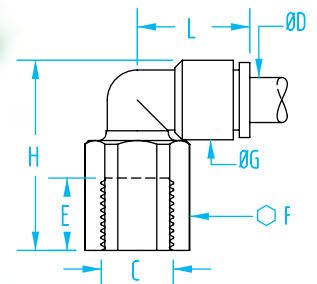

Push-In Fittings

(Shown Actual Size)

Male Threaded Push-In Extended Elbow Fitting

Best	Quick#	Part#	C	øD	Price	E	F	G	H	L	Wt.
	123	GSF-QMX-M504	M5	4	$4.20	3.5	8	8.5	23	19	7g
	124	GSF-QMX-G804	G1/8"	4	$4.90	5	13	8.5	22.5	19	9g
	125	GSF-QMX-M506	M5	6	$5.24	3.5	10	10.5	27.5	23	9g
	126	GSF-QMX-G806	G1/8"	6	$4.40	5	13	10.5	27	23	12g
	127	GSF-QMX-G808	G1/8"	8	$5.63	5	13	13.5	36	29.5	25g

Better	Quick#	Part#	C	øD	Price	E	F	G	H	L	Wt.
	5530	GSF-SMX-M504	M5	4	$3.56	3	7	8.2	29.8	15.4	5.8g
	5531	GSF-SMX-G804	G1/8"	4	$3.62	5.5	12	8.2	34.6	14.8	16.5g
	5532	GSF-SMX-M506	M5	6	$3.67	3	7	10.4	32.6	14.5	5.9g
	5533	GSF-SMX-G806	G1/8"	6	$2.74	5.5	12	10.4	36.8	15.5	17g
	5534	GSF-SMX-G406	G1/4"	6	$3.00	6.5	17	10.4	37.5	15.5	36.2g
	5535	GSF-SMX-G808	G1/8"	8	$3.76	5.5	12	13.2	39.6	16.4	17.8g
	5536	GSF-SMX-G408	G1/4"	8	$3.48	6.5	17	13.2	43.1	17.2	37.5g
5537	GSF-SMX-G410	G1/4"	10	$5.26	6.5	17	15.9	56.8	19.3	45.1g	

Good	Quick#	Part#	C	øD	Price	E	F	G	H	L	Wt.
	5588	GSF-RMX-R804	R1/8"	4	$3.90	6.5	10	8.2	34	14.8	11g
	5589	GSF-RMX-R806	R1/8"	6	$3.94	6.5	10	10.4	36.2	15.5	11.4g
	5590	GSF-RMX-R406	R1/4"	6	$4.05	10	14	10.4	39.6	15.5	28g
	5591	GSF-RMX-R808	R1/8"	8	$4.05	6.5	10	13.2	39	16.4	12.2g
	5592	GSF-RMX-R408	R1/4"	8	$4.27	10	14	13.2	45.7	17.2	40g
5593	GSF-RMX-R410	R1/4"	10	$5.55	10	17	15.9	60.9	19.3	59g	

Female Threaded Push-In Elbow Fitting

Best	Quick#	Part#	C	øD	Price	E	F	G	H	L	Wt.
	133	GSF-QFE-M504	M5	4	$3.80	11.5	9	8	19.5	15.5	5g
	134	GSF-QFE-M506	M5	6	$3.80	11.5	9	10.5	22	14.5	5g
	135	GSF-QFE-G804	G1/8"	4	$3.90	8.5	13	8.5	23	14	9g
	136	GSF-QFE-G806	G1/8"	6	$3.15	8.5	13	10.5	25	16	11g
	137	GSF-QFE-G808	G1/8"	8	$4.05	8.5	13	13.5	28	23	14g
	1454	GSF-QFE-G406	G1/4"	6	$4.80	11.5	16	10.5	29	16	11g
	1455	GSF-QFE-G408	G1/4"	8	$4.85	11.5	16	13.5	32	23	17g