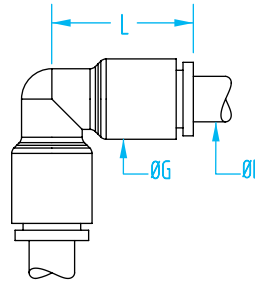

(Shown Actual Size)

Push-In Fittings

Elbow Push-In Union

Quick#	Part#	øD	Price	G	L	Wt.
138	GSF-QEU-04	4	\$3.75	8.5	19	2g
139	GSF-QEU-06	6	\$3.10	10.5	22.5	4g
140	GSF-QEU-08	8	\$5.05	13.5	29.5	7g
5610	GSF-QEU-10	10	\$10.20	16	34.5	15g

#5553

Quick#	Part#	øD	Price	G	L	Wt.
5553	GSF-SEU-04	4	\$1.95	10.5	18	6g
5554	GSF-SEU-06	6	\$2.13	13	20	6g
5555	GSF-SEU-08	8	\$2.53	15.5	23	10g
5556	GSF-SEU-10	10	\$3.82	19	36.5	17g

Male Threaded Push-In 45° Elbow Fitting

#128

#131

Male Threaded Push-In Standpipe Fitting

Quick#	Part#	C	øD	Price	E	F	H	H1	Wt.
184	GSF-QSC-M504	M5	4	\$5.35	3.5	8	31	16	2g
185	GSF-QSC-G804	G1/8"	4	\$7.30	5	13	30	13.5	6g
186	GSF-QSC-G806	G1/8"	6	\$9.70	5	13	32	13.5	6g
187	GSF-QSC-G808	G1/8"	8	\$9.25	5	13	35.5	12.5	6g
1458	GSF-QSC-G406	G1/4"	6	\$11.25	5.5	16	33	13.5	11g
1459	GSF-QSC-G408	G1/4"	8	\$11.70	5.5	16	34.5	10.5	12g