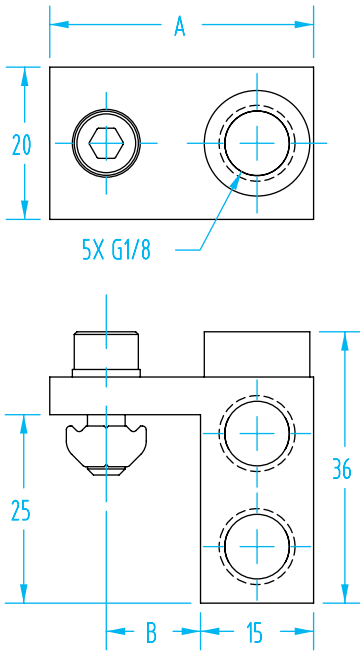

Side Manifold Blocks

(Dimensioned drawings shown full scale)

#3411

Manifold Block

Quick#	Part#	>ASS< #	Price	Ports	A	B	Wt.
3411	VTB1/8X	1-230-05-00	\$11.50	G1/8" (x5)	34	12.5	48g
3412	VTB1/8J	1-230-12-00	\$12.00	G1/8" (x5)	44	20	67g

#3419

Manifold Block

Quick#	Part#	>ASS< #	Price	Ports	A	B	C	D	Wt.
3418	LVTM5X	1-230-40-00	\$12.00	M5 (x5)	14	8	13	M5	8g
3419	LVT1/8X	1-230-45-00	\$13.00	G1/8" (x5)	30	17	22	G1/8"	52g
3420	LVT1/4X	1-230-50-00	\$16.00	G1/4" (x5)	40	22	28	G1/4"	100g

Manifold Block

Quick#	Part#	Price	Ports	Wt.
216	GSF-MAN-G41G84	\$11.25	G1/4" (x1) / G1/8" (x4)	43g