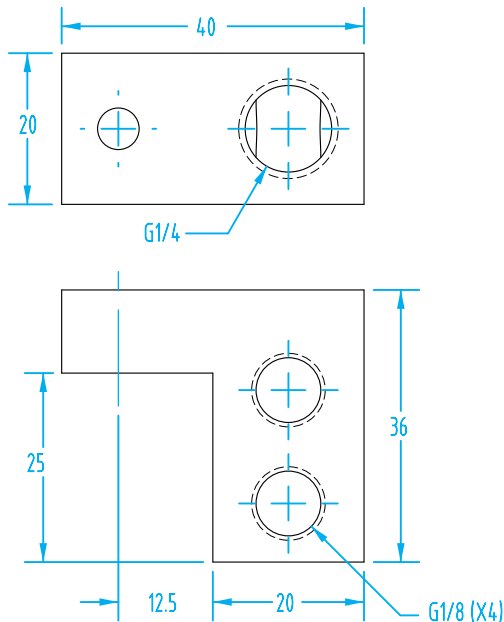

Side Manifold Blocks

(Dimensioned drawings shown full scale)

#3411

Manifold Block

Quick#	Part#	>ASS< #	Price	Ports	A	B	Wt.
3411	VTB1/8X	1-230-05-00	\$11.50	G1/8" (x5)	34	12.5	48g
3412	VTB1/8J	1-230-12-00	\$12.00	G1/8" (x5)	44	20	67g

#3419

Manifold Block

Quick#	Part#	>ASS< #	Price	Ports	A	B	C	D	Wt.
3418	LVTM5X	1-230-40-00	\$12.00	M5 (x5)	14	8	13	M5	8g
3419	LVT1/8X	1-230-45-00	\$13.00	G1/8" (x5)	30	17	22	G1/8"	52g
3420	LVT1/4X	1-230-50-00	\$16.00	G1/4" (x5)	40	22	28	G1/4"	100g

Manifold Block

Quick#	Part#	Price	Ports	Wt.
216	GSF-MAN-G41G84	\$11.25	G1/4" (x1) / G1/8" (x4)	43g