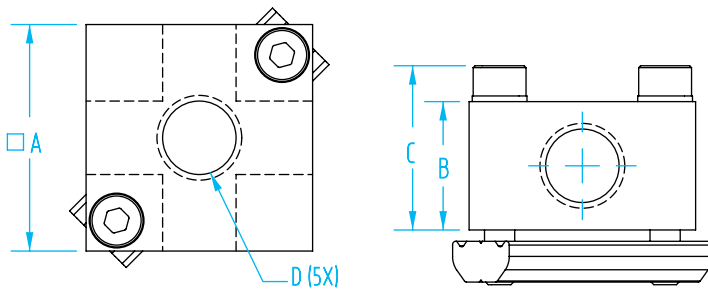

Side Manifold Blocks

(Dimensioned drawings shown full scale)

#3411

Manifold Block

Quick#	Part#	>ASS< #	Price	Ports	A	B	Wt.
3411	VTB1/8X	1-230-05-00	\$11.50	G1/8" (x5)	34	12.5	48g
3412	VTB1/8J	1-230-12-00	\$12.00	G1/8" (x5)	44	20	67g

#3419

Manifold Block

Quick#	Part#	>ASS< #	Price	Ports	A	B	C	D	Wt.
3418	LVTM5X	1-230-40-00	\$12.00	M5 (x5)	14	8	13	M5	8g
3419	LVT1/8X	1-230-45-00	\$13.00	G1/8" (x5)	30	17	22	G1/8"	52g
3420	LVT1/4X	1-230-50-00	\$16.00	G1/4" (x5)	40	22	28	G1/4"	100g

Manifold Block

Quick#	Part#	Price	Ports	Wt.
216	GSF-MAN-G41G84	\$11.25	G1/4" (x1) / G1/8" (x4)	43g