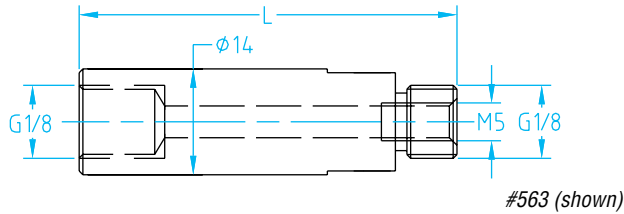

**Extensions**

(Dimensioned drawings shown full scale)

**14mm Extensions (Good for vacuum)**

Quick #	Part #	Length	Weight	Price
561	GSS-14G8-30	30mm	7g	\$6.29
562	GSS-14G8-40	40mm	11g	\$6.44
563	GSS-14G8-50	50mm	14g	\$6.82
564	GSS-14G8-110	110mm	37g	\$8.56

**Vacuum Extensions (Good for vacuum)**

Quick#	Part#	Price	A	B	C	D	E	Wt.
5748	MFI-A154	\$9.12	M5	Ø10	Ø2	45	50	10g
5749	MFI-A155	\$9.60	M5	Ø10	Ø2	90	95	15g
5750	MFI-A150	\$10.51	G1/8"	Ø14	Ø4.5	45	52	15g
5751	MFI-A151	\$11.73	G1/8"	Ø14	Ø4.5	90	97	25g
5752	MFI-A152	\$11.96	G1/4"	Ø20	Ø6.5	45	53	30g
5753	MFI-A153	\$12.82	G1/4"	Ø20	Ø6.5	90	98	55g

#1772

#1771

**Gripper Extensions (Not for vacuum)**

Quick #	Part #	Length	OD	A	B	Wt.	Price
1771	GSS-14M8-60	60	14	M8x1.25	M6x1	21g	\$9.50
1510	GSS-14M8-120	120	14	M8x1.25	M6x1	44g	\$9.60
1772	GSS-20M8-75	75	20	M8x1.25	M15x1	44g	\$10.00
1511	GSS-20M8-200	200	20	M8x1.25	M15x1	137g	\$9.75