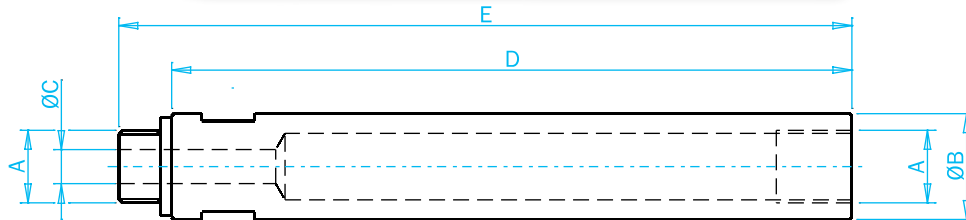

**Extensions**

(Dimensioned drawings shown full scale)

**14mm Extensions (Good for vacuum)**

Quick #	Part #	Length	Weight	Price
561	GSS-14G8-30	30mm	7g	\$6.29
562	GSS-14G8-40	40mm	11g	\$6.44
563	GSS-14G8-50	50mm	14g	\$6.82
564	GSS-14G8-110	110mm	37g	\$8.56

**Vacuum Extensions (Good for vacuum)**

Quick#	Part#	Price	A	B	C	D	E	Wt.
5748	MFI-A154	\$9.12	M5	Ø10	Ø2	45	50	10g
5749	MFI-A155	\$9.60	M5	Ø10	Ø2	90	95	15g
5750	MFI-A150	\$10.51	G1/8"	Ø14	Ø4.5	45	52	15g
5751	MFI-A151	\$11.73	G1/8"	Ø14	Ø4.5	90	97	25g
5752	MFI-A152	\$11.96	G1/4"	Ø20	Ø6.5	45	53	30g
5753	MFI-A153	\$12.82	G1/4"	Ø20	Ø6.5	90	98	55g

#1772

#1771

**Gripper Extensions (Not for vacuum)**

Quick #	Part #	Length	OD	A	B	Wt.	Price
1771	GSS-14M8-60	60	14	M8x1.25	M6x1	21g	\$9.50
1510	GSS-14M8-120	120	14	M8x1.25	M6x1	44g	\$9.60
1772	GSS-20M8-75	75	20	M8x1.25	M15x1	44g	\$10.00
1511	GSS-20M8-200	200	20	M8x1.25	M15x1	137g	\$9.75