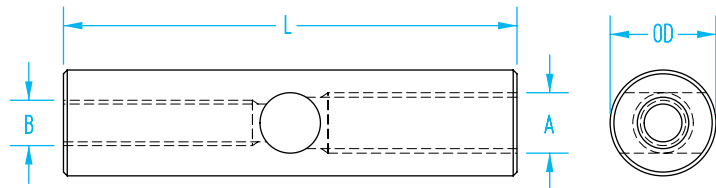

**Extensions**

(Dimensioned drawings shown full scale)

**14mm Extensions (Good for vacuum)**

Quick #	Part #	Length	Weight	Price
561	GSS-14G8-30	30mm	7g	\$6.29
562	GSS-14G8-40	40mm	11g	\$6.44
563	GSS-14G8-50	50mm	14g	\$6.82
564	GSS-14G8-110	110mm	37g	\$8.56

**Vacuum Extensions (Good for vacuum)**

Quick#	Part#	Price	A	B	C	D	E	Wt.
5748	MFI-A154	\$9.12	M5	Ø10	Ø2	45	50	10g
5749	MFI-A155	\$9.60	M5	Ø10	Ø2	90	95	15g
5750	MFI-A150	\$10.51	G1/8"	Ø14	Ø4.5	45	52	15g
5751	MFI-A151	\$11.73	G1/8"	Ø14	Ø4.5	90	97	25g
5752	MFI-A152	\$11.96	G1/4"	Ø20	Ø6.5	45	53	30g
5753	MFI-A153	\$12.82	G1/4"	Ø20	Ø6.5	90	98	55g

#1772

#1771

**Gripper Extensions (Not for vacuum)**

Quick #	Part #	Length	OD	A	B	Wt.	Price
1771	GSS-14M8-60	60	14	M8x1.25	M6x1	21g	\$9.50
1510	GSS-14M8-120	120	14	M8x1.25	M6x1	44g	\$9.60
1772	GSS-20M8-75	75	20	M8x1.25	M15x1	44g	\$10.00
1511	GSS-20M8-200	200	20	M8x1.25	M15x1	137g	\$9.75