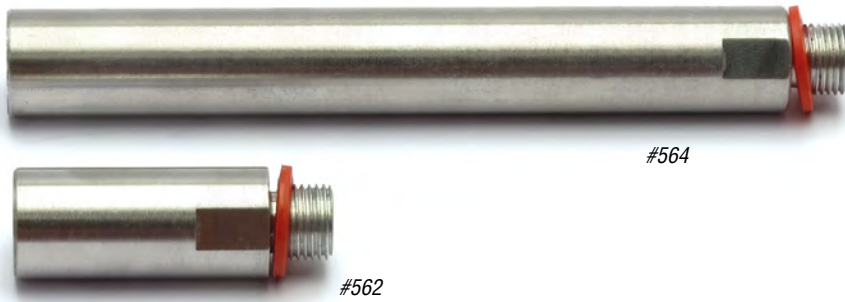

**Extensions**

(Dimensioned drawings shown full scale)

**14mm Extensions (Good for vacuum)**

Quick #	Part #	Length	Weight	Price
561	GSS-14G8-30	30mm	7g	\$6.29
562	GSS-14G8-40	40mm	11g	\$6.44
563	GSS-14G8-50	50mm	14g	\$6.82
564	GSS-14G8-110	110mm	37g	\$8.56

**Vacuum Extensions (Good for vacuum)**

Quick#	Part#	Price	A	B	C	D	E	Wt.
5748	MFI-A154	\$9.12	M5	Ø10	Ø2	45	50	10g
5749	MFI-A155	\$9.60	M5	Ø10	Ø2	90	95	15g
5750	MFI-A150	\$10.51	G1/8"	Ø14	Ø4.5	45	52	15g
5751	MFI-A151	\$11.73	G1/8"	Ø14	Ø4.5	90	97	25g
5752	MFI-A152	\$11.96	G1/4"	Ø20	Ø6.5	45	53	30g
5753	MFI-A153	\$12.82	G1/4"	Ø20	Ø6.5	90	98	55g

#1772

#1771

**Gripper Extensions (Not for vacuum)**

Quick #	Part #	Length	OD	A	B	Wt.	Price
1771	GSS-14M8-60	60	14	M8x1.25	M6x1	21g	\$9.50
1510	GSS-14M8-120	120	14	M8x1.25	M6x1	44g	\$9.60
1772	GSS-20M8-75	75	20	M8x1.25	M15x1	44g	\$10.00
1511	GSS-20M8-200	200	20	M8x1.25	M15x1	137g	\$9.75