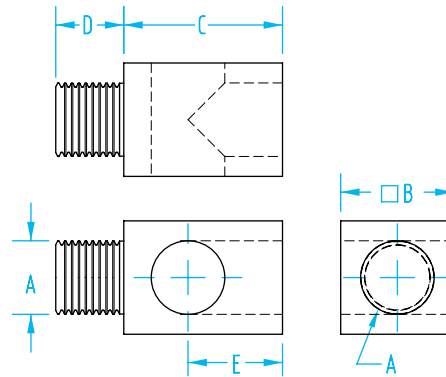

Special Fittings

(Shown Actual Size)

Special Fittings

Quick#	Part#	Style	A	B	C	D	E	Wt.	Price
751	GSC-MPB-M5	3-way Female M5	M5	7	13	6	8.5	8g	\$8.70
752	GSC-MPB-G8	3-way Female G1/8"	G1/8"	15	21	9	12.5	10g	\$8.90

See page 1062 for port plugs.

Special Fittings

Quick#	Part#	Style	Wt.	Price
201	GSF-SEA-G8	Female Elbow G1/8"	11g	\$6.85

See page 1062 for sealing rings.

Female Adaptor

Quick#	Part#	>ASS< #	Price	A	B	C	D	E	Wt.
3299	AVI5i-8-3	1-290-75-00	\$7.00	M5	8	M3	M5	12	4g
3689	AVI5i-8-5	1-290-73-00	\$7.00	M5	8	M5	M5	12	5g
3530	AVI1/8i-16-5	1-290-76-00	\$10.00	G1/8"	16	M5	G1/8"	21	32g
3300	AVI1/8i-16-8	1-290-77-00	\$10.00	G1/8"	16	M8	G1/8"	21	39g
3301	AVI1/4i-16-8	1-290-79-00	\$10.00	G1/4"	16	M8	G1/8"	26	35g