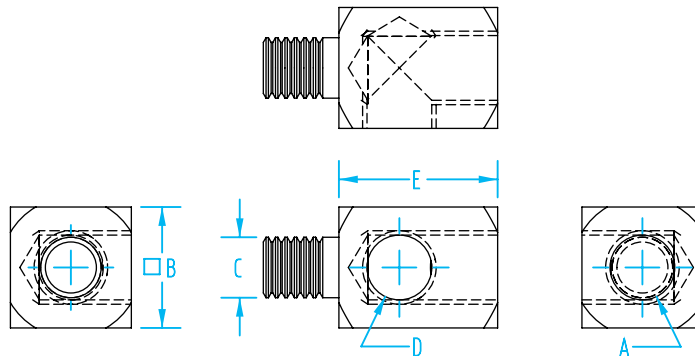

Special Fittings

(Shown Actual Size)

Special Fittings

Quick#	Part#	Style	A	B	C	D	E	Wt.	Price
751	GSC-MPB-M5	3-way Female M5	M5	7	13	6	8.5	8g	\$8.70
752	GSC-MPB-G8	3-way Female G1/8"	G1/8"	15	21	9	12.5	10g	\$8.90

See page 1062 for port plugs.

Special Fittings

Quick#	Part#	Style	Wt.	Price
201	GSF-SEA-G8	Female Elbow G1/8"	11g	\$6.85

See page 1062 for sealing rings.

Female Adaptor

Quick#	Part#	>ASS< #	Price	A	B	C	D	E	Wt.
3299	AVI5i-8-3	1-290-75-00	\$7.00	M5	8	M3	M5	12	4g
3689	AVI5i-8-5	1-290-73-00	\$7.00	M5	8	M5	M5	12	5g
3530	AVI1/8i-16-5	1-290-76-00	\$10.00	G1/8"	16	M5	G1/8"	21	32g
3300	AVI1/8i-16-8	1-290-77-00	\$10.00	G1/8"	16	M8	G1/8"	21	39g
3301	AVI1/4i-16-8	1-290-79-00	\$10.00	G1/4"	16	M8	G1/8"	26	35g