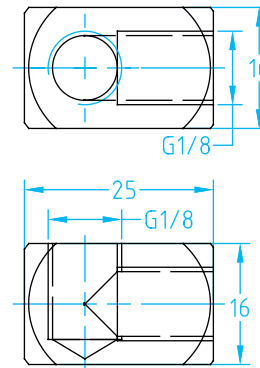

Special Fittings

(Shown Actual Size)

Special Fittings

Quick#	Part#	Style	A	B	C	D	E	Wt.	Price
751	GSC-MPB-M5	3-way Female M5	M5	7	13	6	8.5	8g	\$8.70
752	GSC-MPB-G8	3-way Female G1/8"	G1/8"	15	21	9	12.5	10g	\$8.90

See page 1062 for port plugs.

Special Fittings

Quick#	Part#	Style	Wt.	Price
201	GSF-SEA-G8	Female Elbow G1/8"	11g	\$6.85

See page 1062 for sealing rings.

Female Adaptor

Quick#	Part#	>ASS< #	Price	A	B	C	D	E	Wt.
3299	AVI5i-8-3	1-290-75-00	\$7.00	M5	8	M3	M5	12	4g
3689	AVI5i-8-5	1-290-73-00	\$7.00	M5	8	M5	M5	12	5g
3530	AVI1/8i-16-5	1-290-76-00	\$10.00	G1/8"	16	M5	G1/8"	21	32g
3300	AVI1/8i-16-8	1-290-77-00	\$10.00	G1/8"	16	M8	G1/8"	21	39g
3301	AVI1/4i-16-8	1-290-79-00	\$10.00	G1/4"	16	M8	G1/8"	26	35g