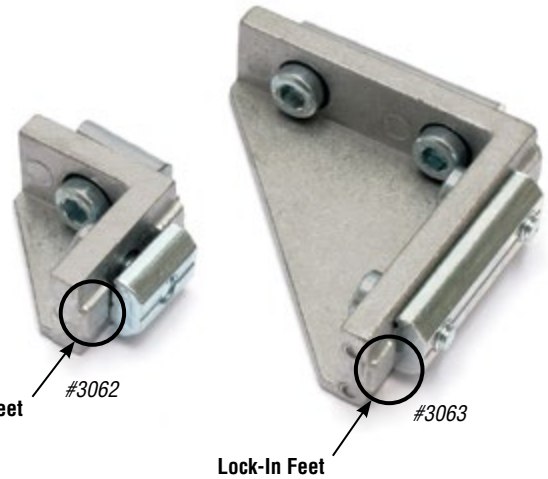

Angle Joint Connectors

Angle Joint Connector

Quick#	Part#	>ASS< #	Price	A	B	C	Wt.
3062	WIV25X	1-121-66-00	\$5.50	25	-	15	26g
3063	WIV50X	1-121-71-00	\$7.50	50	25	15	60g
3064	WIV40J	1-121-77-00	\$10.50	40	-	40	131g
3065	WIV80J	1-121-82-00	\$21.00	80	40	40	377g

Use with profile size ↑

Application Examples

Perpendicular Use:

Connector NOT recommended for this type of use.

InLine Use: