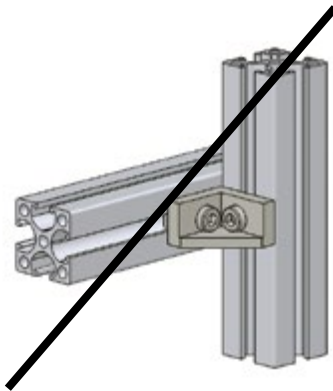

Angle Joint Connectors

Angle Joint Connector

Quick#	Part#	>ASS< #	Price	A	B	C	Wt.
3062	WIV25X	1-121-66-00	\$5.50	25	-	15	26g
3063	WIV50X	1-121-71-00	\$7.50	50	25	15	60g
3064	WIV40J	1-121-77-00	\$10.50	40	-	40	131g
3065	WIV80J	1-121-82-00	\$21.00	80	40	40	377g

Use with profile size ↑

Application Examples

Perpendicular Use:

Connector NOT recommended for this type of use.

InLine Use: