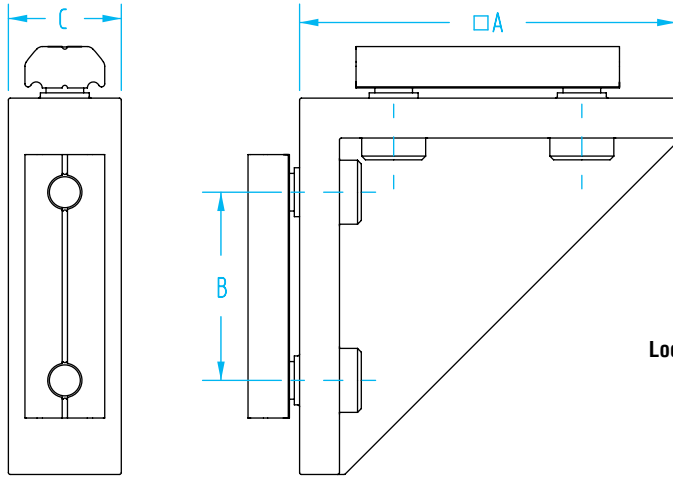

Angle Joint Connectors

Angle Joint Connector

Quick#	Part#	>ASS< #	Price	A	B	C	Wt.
3062	WIV25X	1-121-66-00	\$5.50	25	-	15	26g
3063	WIV50X	1-121-71-00	\$7.50	50	25	15	60g
3064	WIV40J	1-121-77-00	\$10.50	40	-	40	131g
3065	WIV80J	1-121-82-00	\$21.00	80	40	40	377g

Use with profile size ↑

Application Examples

Perpendicular Use:

Connector NOT recommended for this type of use.

InLine Use: