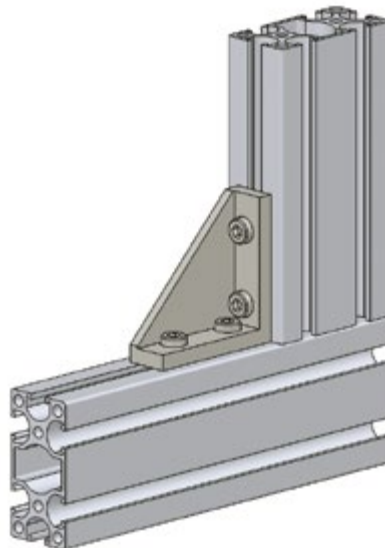

Angle Joint Connectors

Angle Joint Connector

Quick#	Part#	>ASS< #	Price	A	B	C	Wt.
3062	WIV25X	1-121-66-00	\$5.50	25	-	15	26g
3063	WIV50X	1-121-71-00	\$7.50	50	25	15	60g
3064	WIV40J	1-121-77-00	\$10.50	40	-	40	131g
3065	WIV80J	1-121-82-00	\$21.00	80	40	40	377g

Use with profile size ↑

Application Examples

Perpendicular Use:

Connector NOT recommended for this type of use.

InLine Use: