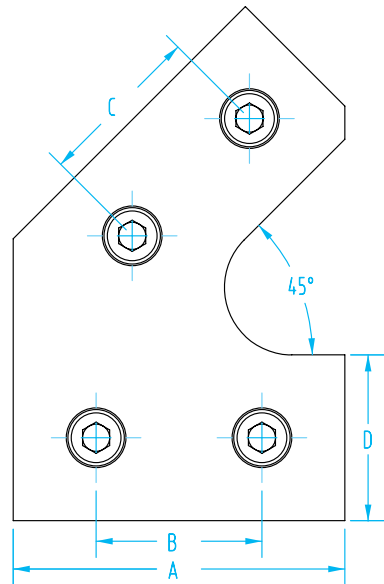

Flat Connectors

L Connector

Quick#	Part#	>ASS< #	Material	Price	A	B	C	D	E	G	L	Wt.
3450	VBL50-50X	1-122-45-00	Aluminum	\$11.00	25	50	50	25	25	25	-	41g
3451	VBL50-75X	1-122-50-00	Aluminum	\$13.00	25	75	50	25	25	25	25	56g
3452	VBL80-120J	1-122-57-00	Steel	\$15.50	40	120	80	40	40	40	40	197g

Use with profile size ↑

Application Example

45° Profile Connector

Quick#	Part#	>ASS< #	A	B	C	D	Material	Price	Wt.
3456	VBW45X	1-122-75-00	50	25	25	25	Aluminum	\$14.50	57g
3472	VBW45JU	1-122-76-00	130	40	40	40	Steel	\$22.50	365g

NEW

Use with profile size ↑