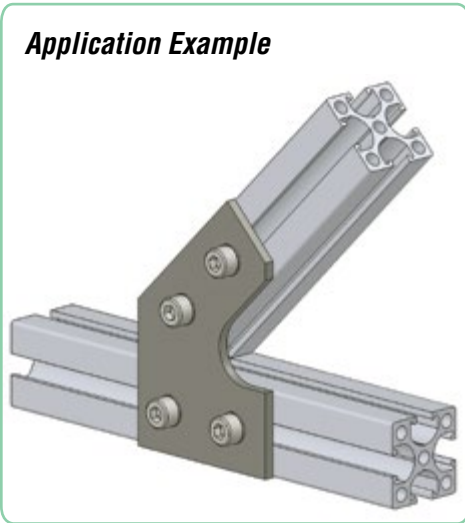

Flat Connectors

L Connector

Quick#	Part#	>ASS< #	Material	Price	A	B	C	D	E	G	L	Wt.
3450	VBL50-50X	1-122-45-00	Aluminum	\$11.00	25	50	50	25	25	25	-	41g
3451	VBL50-75X	1-122-50-00	Aluminum	\$13.00	25	75	50	25	25	25	25	56g
3452	VBL80-120J	1-122-57-00	Steel	\$15.50	40	120	80	40	40	40	40	197g

Use with profile size ↑

Application Example

45° Profile Connector

Quick#	Part#	>ASS< #	A	B	C	D	Material	Price	Wt.
3456	VBW45X	1-122-75-00	50	25	25	25	Aluminum	\$14.50	57g
3472	VBW45JU	1-122-76-00	130	40	40	40	Steel	\$22.50	365g

NEW

Use with profile size ↑