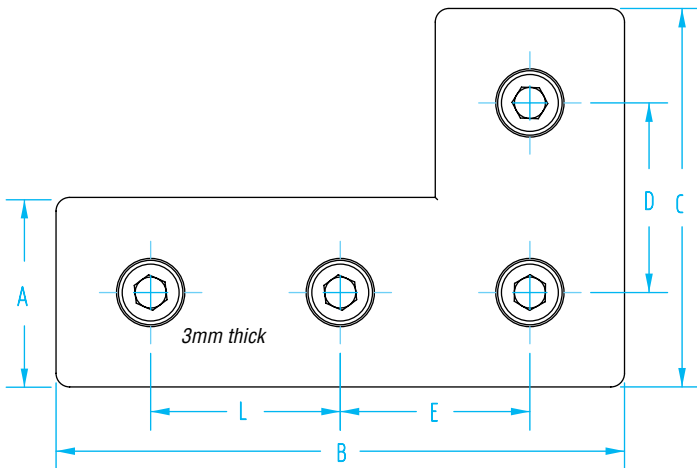

Flat Connectors

L Connector

Quick#	Part#	>ASS< #	Material	Price	A	B	C	D	E	G	L	Wt.
3450	VBL50-50X	1-122-45-00	Aluminum	\$11.00	25	50	50	25	25	25	-	41g
3451	VBL50-75X	1-122-50-00	Aluminum	\$13.00	25	75	50	25	25	25	25	56g
3452	VBL80-120J	1-122-57-00	Steel	\$15.50	40	120	80	40	40	40	40	197g

Use with profile size ↑

Application Example

45° Profile Connector

Quick#	Part#	>ASS< #	A	B	C	D	Material	Price	Wt.
3456	VBW45X	1-122-75-00	50	25	25	25	Aluminum	\$14.50	57g
3472	VBW45JU	1-122-76-00	130	40	40	40	Steel	\$22.50	365g

NEW

Use with profile size ↑