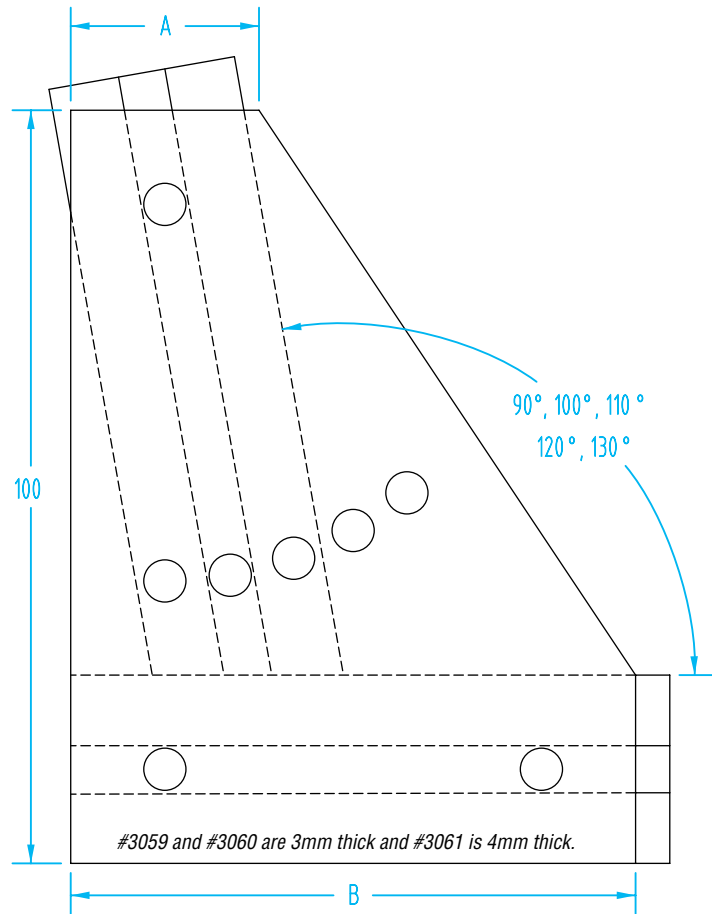

Corner Joint Plate

#3059

Corner Joint Plate (Aluminum)

Quick#	Part#	>ASS< #	Price	A	B	Wt.
3059	EVB25X	1-121-85-00	\$16.00	25	75	99g
3060	EVB50X	1-121-90-00	\$18.00	50	100	112g
3061	EVB40J	1-121-97-00	\$19.00	40	80	127g

Use with profile size

Application Examples