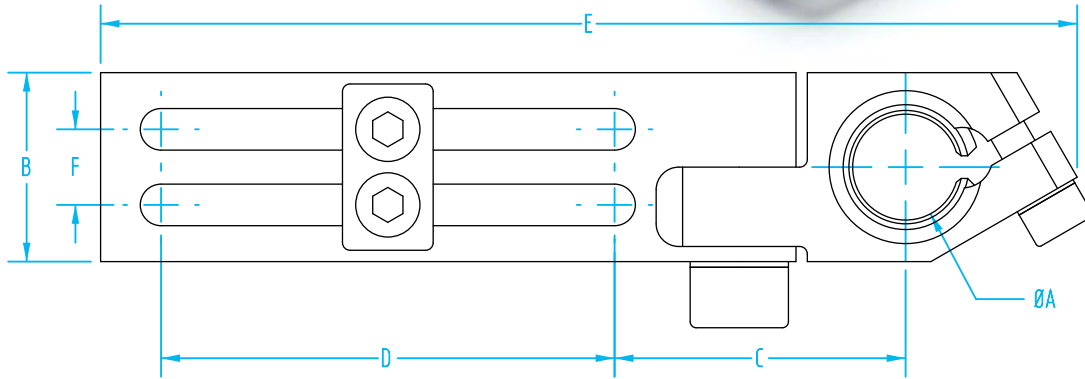

**Long Angle Clamp with Swivel Head and Ball Joint**

**Long Angle Clamp with Swivel Head & Ball Joint Clamp**

Quick#	Part#	>ASS< #	A	B	C	D	E	F	S	T	Price	Wt.
3645	WSL-KG-X10	1-106-53-00	10	20	32.5	50	106.5	10	13°	12	\$59.00	60
3646	WSL-KG-X14	1-106-56-00	14	25	38.5	60	129.2	10	17°	15	\$64.00	125
3647	WSL-KG-JU20	1-106-59-00	20	35	50	82	175	20	19°	20	\$73.00	305

Use with profile size ↑

T=Thickness

**Application Examples**