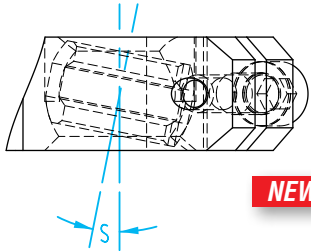

**Long Angle Clamp with Swivel Head and Ball Joint**

**Long Angle Clamp with Swivel Head & Ball Joint Clamp**

Quick#	Part#	>ASS< #	A	B	C	D	E	F	S	T	Price	Wt.
3645	WSL-KG-X10	1-106-53-00	10	20	32.5	50	106.5	10	13°	12	\$59.00	60
3646	WSL-KG-X14	1-106-56-00	14	25	38.5	60	129.2	10	17°	15	\$64.00	125
3647	WSL-KG-JU20	1-106-59-00	20	35	50	82	175	20	19°	20	\$73.00	305

Use with profile size ↑

T=Thickness

**Application Examples**