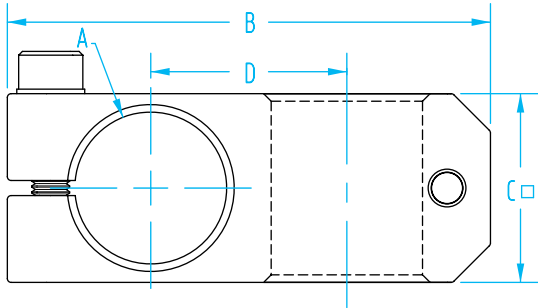

Clamps

Cross Clamp

Quick#	Part#	>ASS< #	Price	A	B	C	D	Wt.
3458	KKS10L	1-115-40-00	\$15.00	10	38	14	14	24g
3459	KKS14X	1-115-45-00	\$15.50	14	50	20	18	43g
3460	KKS20X	1-115-50-00	\$17.00	20	64	25	26	66g

Parallel Clamp

Use with profile size ↑