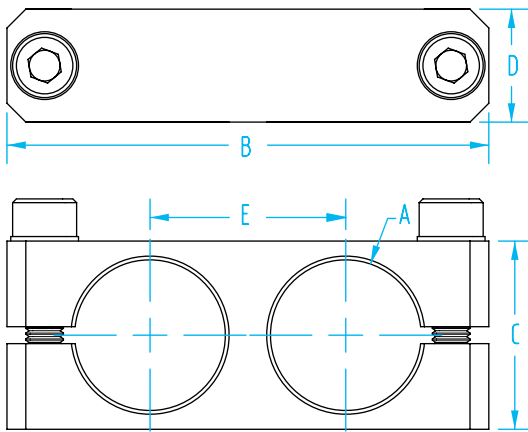

Clamps

Cross Clamp

Quick#	Part#	>ASS< #	Price	A	B	C	D	Wt.
3458	KKS10L	1-115-40-00	\$15.00	10	38	14	14	24g
3459	KKS14X	1-115-45-00	\$15.50	14	50	20	18	43g
3460	KKS20X	1-115-50-00	\$17.00	20	64	25	26	66g

Parallel Clamp

Use with profile size ↑