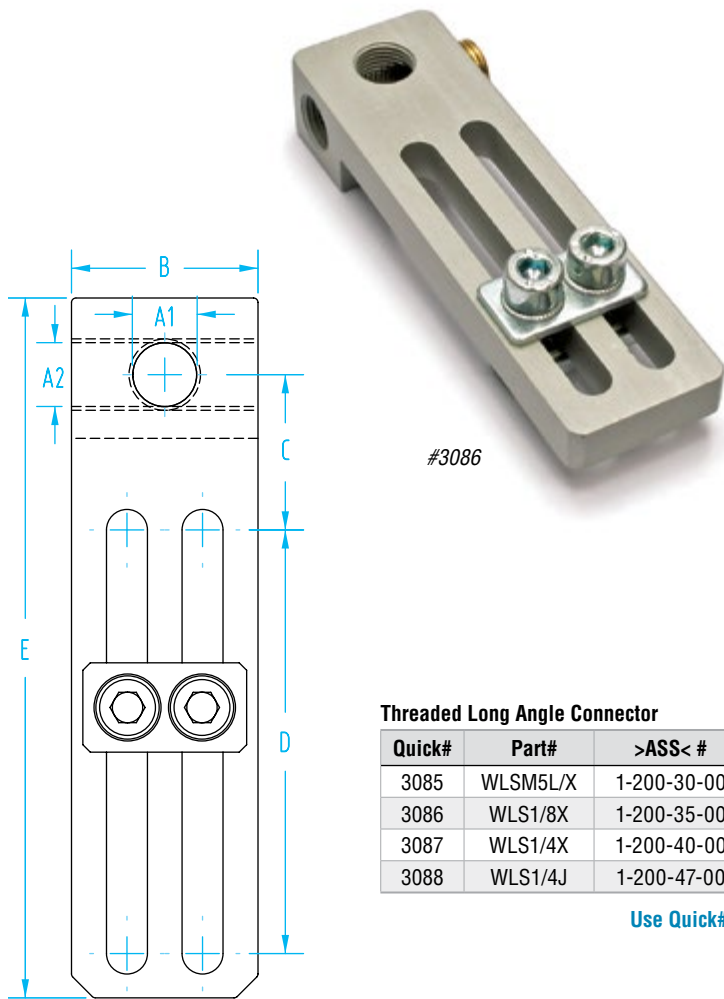

Vacuum Cup Connectors

Long Angle Connector with Swivel Head

Quick#	Part#	Price	Wt.
3160	WLS-GA-X-1/4-1/8-50	\$43.00	80g

See www.EMICorp.com for more information.

Threaded Long Angle Connector

Quick#	Part#	>ASS< #	Price	A1	A2	B	C	D	E	Wt.
3085	WLSM5L/X	1-200-30-00	\$13.00	M5	M5	16	16	45	72	21g
3086	WLS1/8X	1-200-35-00	\$18.50	G1/8"	G1/8"	25	22	50	88	56g
3087	WLS1/4X	1-200-40-00	\$18.50	G1/4"	G1/8"	25	22	57	94	57g
3088	WLS1/4J	1-200-47-00	\$19.50	G1/4"	G1/8"	30	30	60	110	82g

Use Quick#s for easy online ordering.

Vacuum Cup Connector

Quick#	Part#	>ASS< #	Price	A	B	Wt.
3079	SAS1/8X	1-200-70-00	\$11.00	G1/8"	12	41g
3080	SAS1/4X	1-200-75-00	\$11.00	G1/4"	10	43g