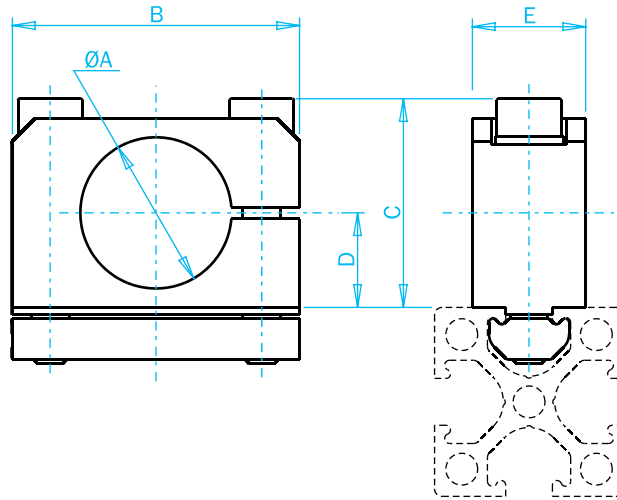

Cross Connector Clamp

#5695

Cross (round) Connector Clamp

Quick#	Part#	Price	ØA	B	C	D	E	Wt.
5693	MFI-A156	\$9.61	10	25	18.5	7	10	15g
5694	MFI-A37	\$13.67	14	32	23	9	12	32g
5695	MFI-A38	\$13.67	20	38	28	12.5	15	45g
5696	MFI-A39	\$19.25	30	50	34	17	20	75g
5850	MFI-A178	\$32.12	50	70	56	28	25	150g