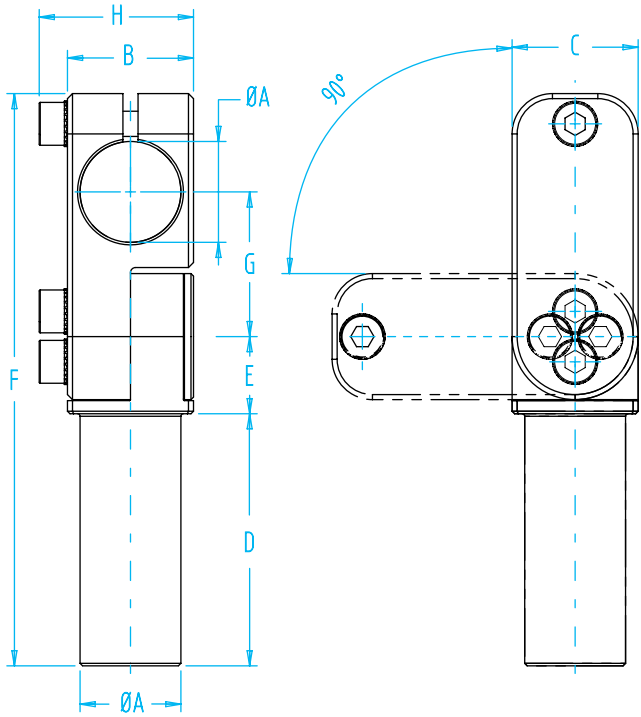

Heavy-Duty Elbow Arm

**Double screws
securely lock
swivel to
prevent slipping**

#5867

Heavy-Duty Elbow Arm

Quick#	Part#	Price	ØA	B	C	D	E	F	G	H	Wt.
5866	MFI-A195	\$48.76	20	25	25	50	15	113	29	31	110g
5867	MFI-A199	\$49.80	20	25	25	100	15	163	29	31	130g
5868	MFI-A200	\$50.95	20	25	25	150	15	213	29	31	150g
5869	MFI-A196	\$65.23	30	38	35	80	21	169	41	42	370g
5870	MFI-A197	\$66.38	30	38	35	140	21	229	41	42	420g
5871	MFI-A198	\$67.30	30	38	35	200	21	289	41	42	480g