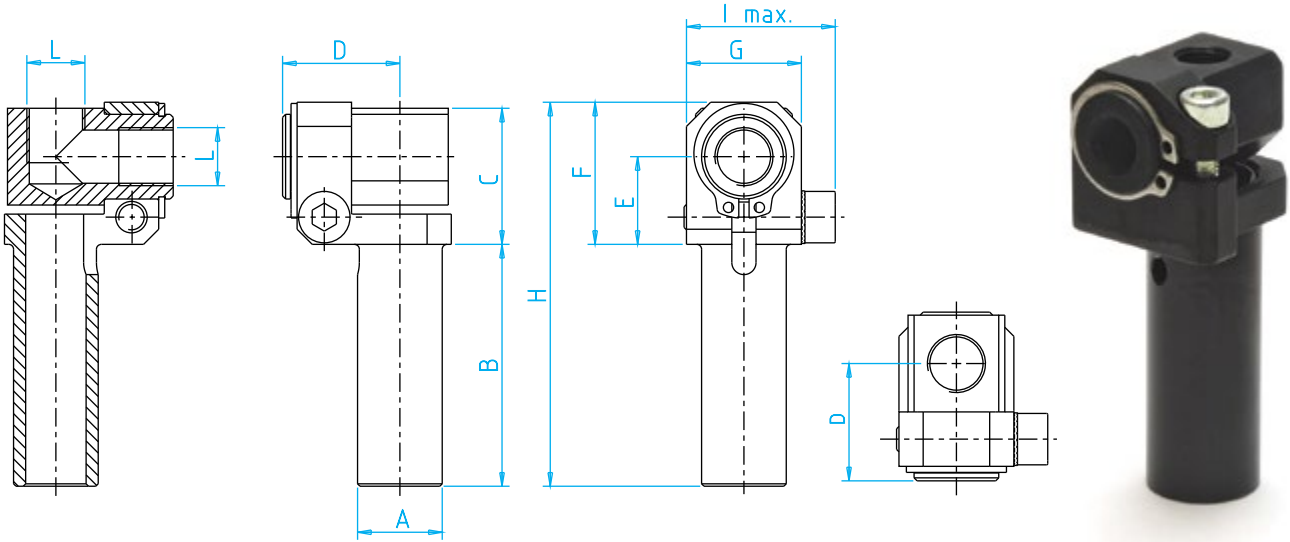

Elbow Arm for Vacuum Cup

Elbow Arm for Vacuum Cup

| Quick# | Part# | Price | ØA | B | C | D | E | F | G | H | I | L | Wt. |
|--------|----------|---------|----|-----|------|------|------|------|----|-------|------|-------|-----|
| 7288 | MFI-A256 | \$19.49 | 10 | 30 | 17 | 14.5 | 11 | 18 | 14 | 48 | 18.5 | M5 | 14g |
| 7289 | MFI-A257 | \$20.66 | 10 | 60 | 17 | 14.5 | 11 | 18 | 14 | 78 | 18.5 | M5 | 17g |
| 7290 | MFI-A258 | \$21.84 | 10 | 90 | 17 | 14.5 | 11 | 18 | 14 | 108 | 18.5 | M5 | 20g |
| 7291 | MFI-A259 | \$26.52 | 14 | 40 | 22.5 | 19.4 | 14.5 | 23.5 | 19 | 63.5 | 24.5 | G1/8" | 32g |
| 7292 | MFI-A260 | \$28.76 | 14 | 80 | 22.5 | 19.4 | 14.5 | 23.5 | 19 | 103.5 | 24.5 | G1/8" | 40g |
| 7293 | MFI-A261 | \$29.35 | 14 | 120 | 22.5 | 19.4 | 14.5 | 23.5 | 19 | 143.5 | 24.5 | G1/8" | 48g |
| 7294 | MFI-A290 | \$30.31 | 20 | 50 | 28 | 23.3 | 18 | 30 | 24 | 80 | 31 | G1/8" | 63g |
| 7295 | MFI-A291 | \$30.41 | 20 | 100 | 28 | 23.3 | 18 | 30 | 24 | 130 | 31 | G1/8" | 78g |
| 7296 | MFI-A292 | \$31.68 | 20 | 150 | 28 | 23.3 | 18 | 30 | 24 | 180 | 31 | G1/8" | 93g |
| 7297 | MFI-A262 | \$30.31 | 20 | 50 | 28 | 23.3 | 18 | 30 | 24 | 80 | 31 | G1/4" | 58g |
| 7298 | MFI-A263 | \$30.41 | 20 | 100 | 28 | 23.3 | 18 | 30 | 24 | 130 | 31 | G1/4" | 73g |
| 7299 | MFI-A264 | \$31.68 | 20 | 150 | 28 | 23.3 | 18 | 30 | 24 | 180 | 31 | G1/4" | 88g |