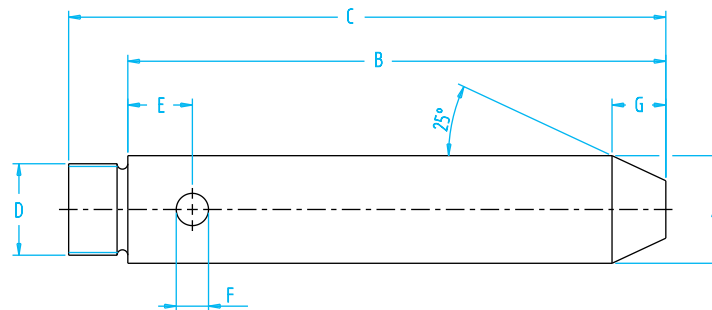

Centering Pins

Centering Pins

NEW

Quick#	Part#	Price	ØA	B	C	D	E	ØF	G	Wt
7447	MFI-A235	$16.90	10	60	68	M8x1	6	3.5	5	7g
7448	MFI-A236	$17.90	14	80	88	M12x1	8	5	7	20g
7449	MFI-A237	$18.90	20	100	111	M17x1	12	6	10	45g
7450	MFI-A238	$19.90	30	100	113	M27x1	15	8	14	104g