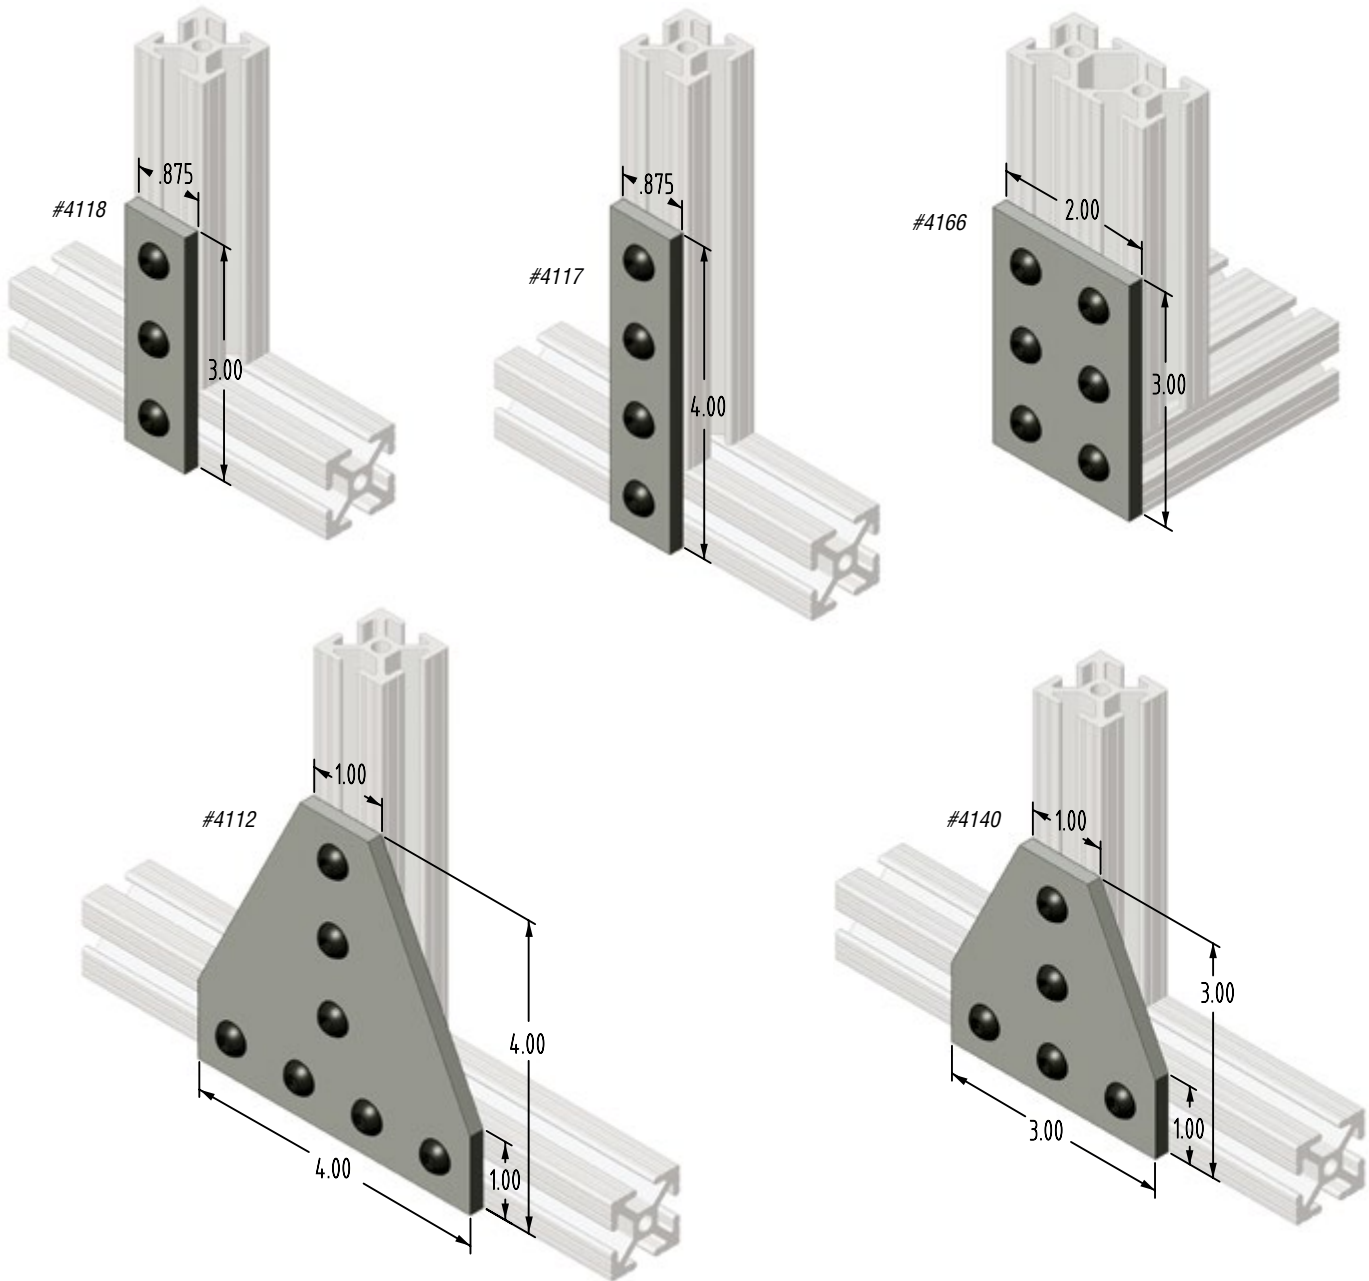

## 80/20 Flat Brackets

Order fasteners separately.

Quick#	Part#	Inch fasteners	Metric fasteners	Wt.	Price
4112	GSC-8020-4112	1/4"-20 x 1/2"	M6 x 12mm	91g	\$8.15
4117	GSC-8020-4117	1/4"-20 x 1/2"	M6 x 12mm	27g	\$4.80
4118	GSC-8020-4118	1/4"-20 x 1/2"	M6 x 12mm	20g	\$4.30
4140	GSC-8020-4140	1/4"-20 x 1/2"	M6 x 12mm	54g	\$6.80
4166	GSC-8020-4166	1/4"-20 x 1/2"	M6 x 12mm	48g	\$5.40

All brackets on this page are 3/16" thick. Additional Bracket Styles Available, Call EMI