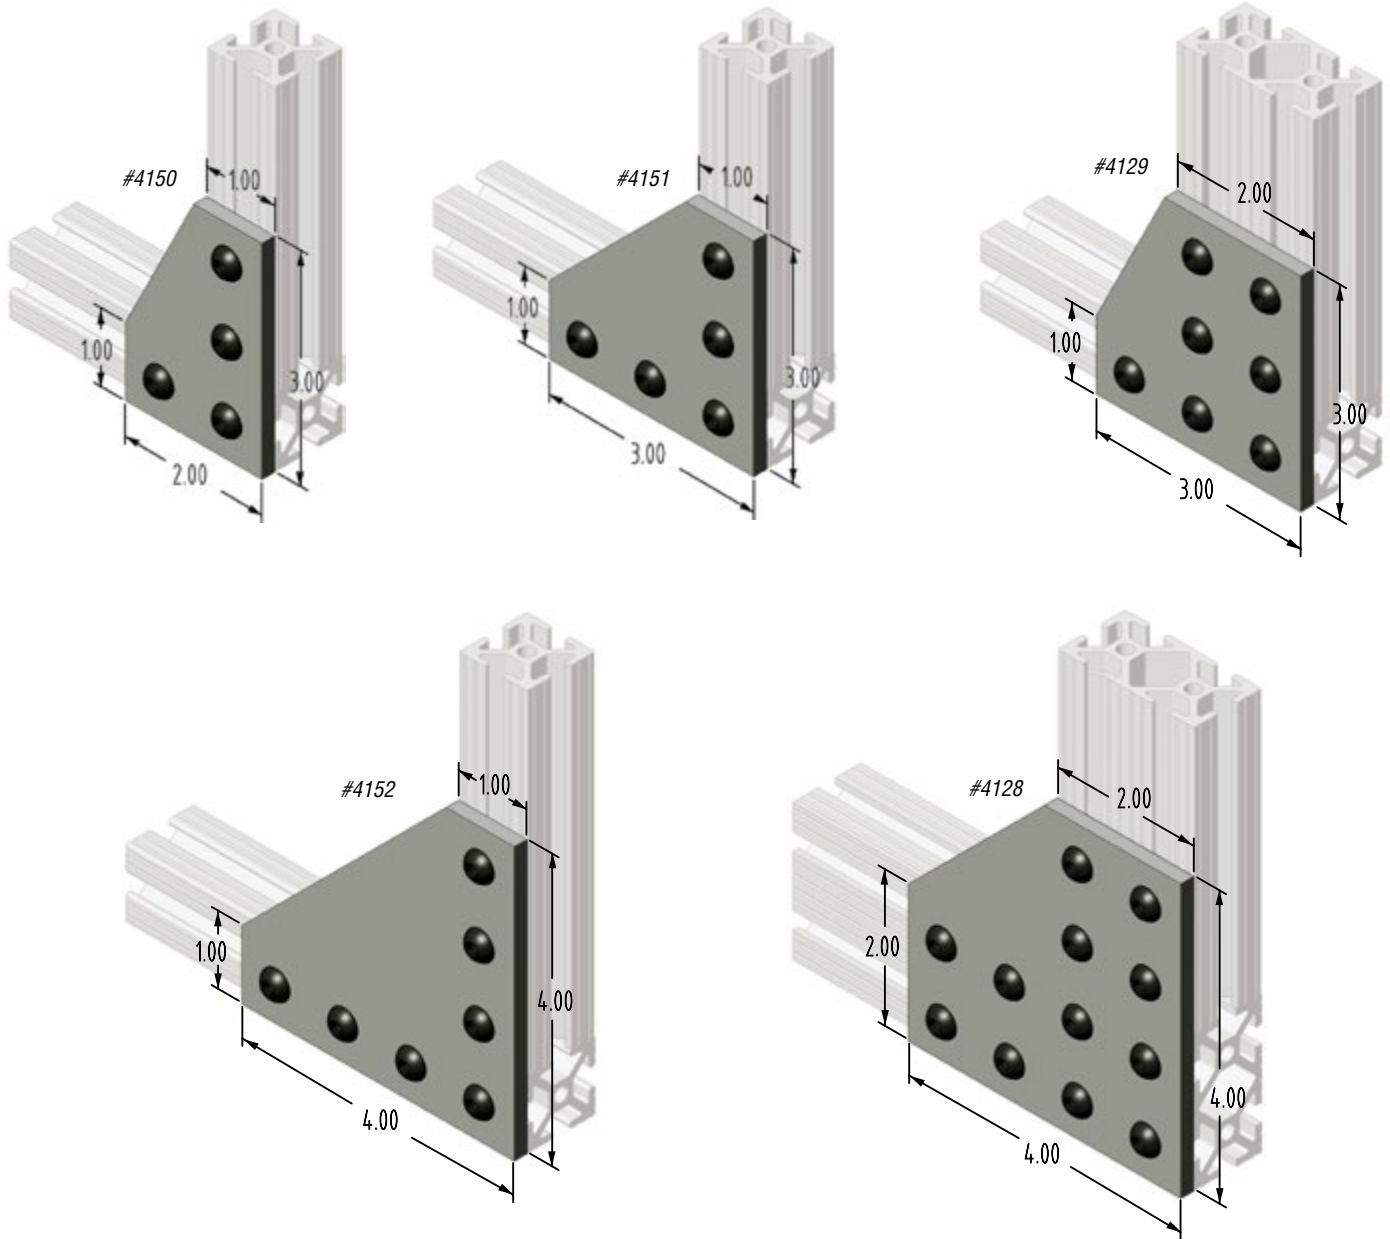

80/20 Flat Brackets

Order fasteners separately.

Quick#	Part#	Inch fasteners	Metric fasteners	Wt.	Price
4128	GSC-8020-4128	1/4"-20 x 1/2"	M6 x 12mm	109g	\$10.80
4129	GSC-8020-4129	1/4"-20 x 1/2"	M6 x 12mm	61g	\$7.20
4150	GSC-8020-4150	1/4"-20 x 1/2"	M6 x 12mm	41g	\$5.10
4151	GSC-8020-4151	1/4"-20 x 1/2"	M6 x 12mm	57g	\$6.30
4152	GSC-8020-4152	1/4"-20 x 1/2"	M6 x 12mm	91g	\$7.65

All brackets on this page are 3/16" thick. Additional Bracket Styles Available, Call EMI