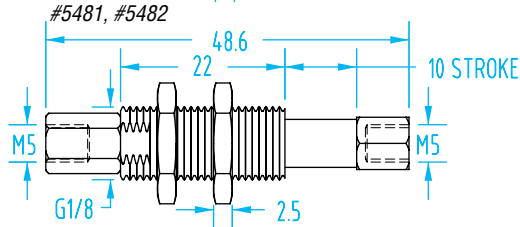

# G1/8" Suspensions

(Dimensioned drawings shown full scale)

## Internal Spring Versions

Quick#	Part#	Type	Stroke	Weight	Price
5479	GSS-C7-G8M5	Rotate	7mm	14g	\$19.77
5481	GSS-C10-G8M5	Rotate	10mm	19g	\$21.54
5483	GSS-C20-G8M5	Rotate	20mm	26g	\$26.92
5485	GSS-C40-G8M5	Rotate	40mm	37g	\$30.00

Quick#	Part#	Type	Stroke	Weight	Price
5480	GSS-C7R-G8M5	Non-Rotate	7mm	15g	\$28.75
5482	GSS-C10R-G8M5	Non-Rotate	10mm	21g	\$29.75
5484	GSS-C20R-G8M5	Non-Rotate	20mm	27g	\$37.50
5486	GSS-C40R-G8M5	Non-Rotate	40mm	39g	\$43.50

Quick#	Part#	Type	Stroke	Weight	Price
1403	GSS-59-G8M5	Rotate	20mm	18g	\$46.35
1406	GSS-59R-G8M5	Non-rotate	20mm	18g	\$68.45