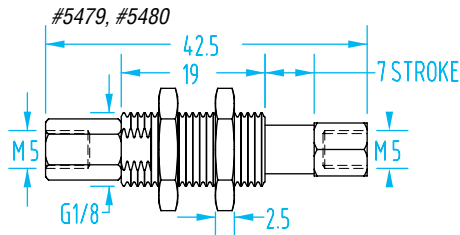

# G1/8" Suspensions

(Dimensioned drawings shown full scale)

## Internal Spring Versions

Quick#	Part#	Type	Stroke	Weight	Price
5479	GSS-C7-G8M5	Rotate	7mm	14g	\$19.77
5481	GSS-C10-G8M5	Rotate	10mm	19g	\$21.54
5483	GSS-C20-G8M5	Rotate	20mm	26g	\$26.92
5485	GSS-C40-G8M5	Rotate	40mm	37g	\$30.00

Quick#	Part#	Type	Stroke	Weight	Price
5480	GSS-C7R-G8M5	Non-Rotate	7mm	15g	\$28.75
5482	GSS-C10R-G8M5	Non-Rotate	10mm	21g	\$29.75
5484	GSS-C20R-G8M5	Non-Rotate	20mm	27g	\$37.50
5486	GSS-C40R-G8M5	Non-Rotate	40mm	39g	\$43.50

Quick#	Part#	Type	Stroke	Weight	Price
1403	GSS-59-G8M5	Rotate	20mm	18g	\$46.35
1406	GSS-59R-G8M5	Non-rotate	20mm	18g	\$68.45