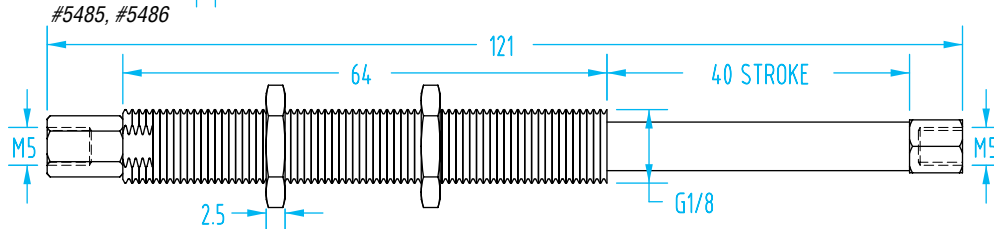

# G1/8" Suspensions

(Dimensioned drawings shown full scale)

## Internal Spring Versions

Quick#	Part#	Type	Stroke	Weight	Price
5479	GSS-C7-G8M5	Rotate	7mm	14g	\$19.77
5481	GSS-C10-G8M5	Rotate	10mm	19g	\$21.54
5483	GSS-C20-G8M5	Rotate	20mm	26g	\$26.92
5485	GSS-C40-G8M5	Rotate	40mm	37g	\$30.00

Quick#	Part#	Type	Stroke	Weight	Price
5480	GSS-C7R-G8M5	Non-Rotate	7mm	15g	\$28.75
5482	GSS-C10R-G8M5	Non-Rotate	10mm	21g	\$29.75
5484	GSS-C20R-G8M5	Non-Rotate	20mm	27g	\$37.50
5486	GSS-C40R-G8M5	Non-Rotate	40mm	39g	\$43.50

Quick#	Part#	Type	Stroke	Weight	Price
1403	GSS-59-G8M5	Rotate	20mm	18g	\$46.35
1406	GSS-59R-G8M5	Non-rotate	20mm	18g	\$68.45