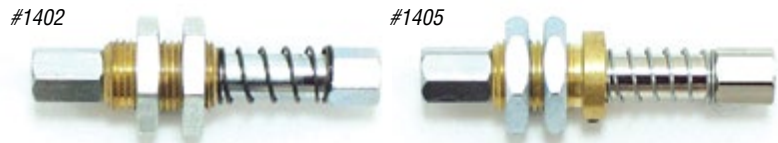

# G1/8" Suspensions

(Dimensioned drawings shown full scale)

## Internal Spring Versions

Quick#	Part#	Type	Stroke	Weight	Price
5479	GSS-C7-G8M5	Rotate	7mm	14g	\$19.77
5481	GSS-C10-G8M5	Rotate	10mm	19g	\$21.54
5483	GSS-C20-G8M5	Rotate	20mm	26g	\$26.92
5485	GSS-C40-G8M5	Rotate	40mm	37g	\$30.00

Quick#	Part#	Type	Stroke	Weight	Price
5480	GSS-C7R-G8M5	Non-Rotate	7mm	15g	\$28.75
5482	GSS-C10R-G8M5	Non-Rotate	10mm	21g	\$29.75
5484	GSS-C20R-G8M5	Non-Rotate	20mm	27g	\$37.50
5486	GSS-C40R-G8M5	Non-Rotate	40mm	39g	\$43.50

## External Spring Versions

Quick#	Part#	Type	Stroke	Weight	Price
1401	GSS-40-G8M5	Rotate	5mm	14g	\$34.33
1404	GSS-40R-G8M5	Non-rotate	5mm	14g	\$74.20

Quick#	Part#	Type	Stroke	Weight	Price
1402	GSS-47-G8M5	Rotate	10mm	16g	\$53.98
1405	GSS-47R-G8M5	Non-rotate	10mm	16g	\$49.20