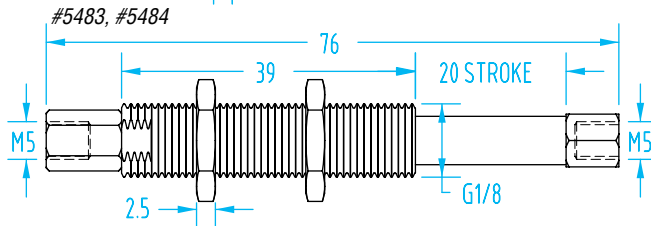

# G1/8" Suspensions

(Dimensioned drawings shown full scale)

## Internal Spring Versions

Quick#	Part#	Type	Stroke	Weight	Price
5479	GSS-C7-G8M5	Rotate	7mm	14g	\$19.77
5481	GSS-C10-G8M5	Rotate	10mm	19g	\$21.54
5483	GSS-C20-G8M5	Rotate	20mm	26g	\$26.92
5485	GSS-C40-G8M5	Rotate	40mm	37g	\$30.00

Quick#	Part#	Type	Stroke	Weight	Price
5480	GSS-C7R-G8M5	Non-Rotate	7mm	15g	\$28.75
5482	GSS-C10R-G8M5	Non-Rotate	10mm	21g	\$29.75
5484	GSS-C20R-G8M5	Non-Rotate	20mm	27g	\$37.50
5486	GSS-C40R-G8M5	Non-Rotate	40mm	39g	\$43.50

Quick#	Part#	Type	Stroke	Weight	Price
1403	GSS-59-G8M5	Rotate	20mm	18g	\$46.35
1406	GSS-59R-G8M5	Non-rotate	20mm	18g	\$68.45