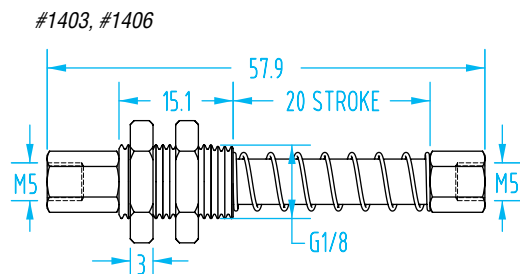

External Spring Versions

Quick#	Part#	Type	Stroke	Weight	Price
1401	GSS-40-G8M5	Rotate	5mm	14g	$34.33
1404	GSS-40R-G8M5	Non-rotate	5mm	14g	$74.20