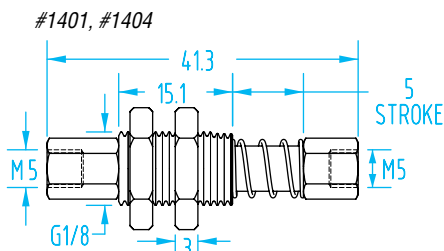

External Spring Versions

Quick#	Part#	Type	Stroke	Weight	Price
1401	GSS-40-G8M5	Rotate	5mm	14g	$34.33
1404	GSS-40R-G8M5	Non-rotate	5mm	14g	$74.20