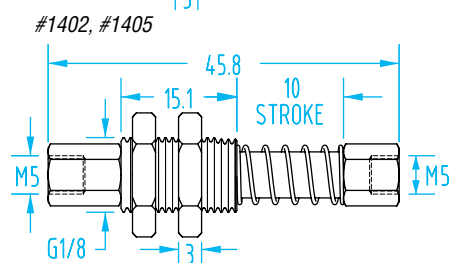

External Spring Versions

Quick#	Part#	Type	Stroke	Weight	Price
1401	GSS-40-G8M5	Rotate	5mm	14g	$34.33
1404	GSS-40R-G8M5	Non-rotate	5mm	14g	$74.20