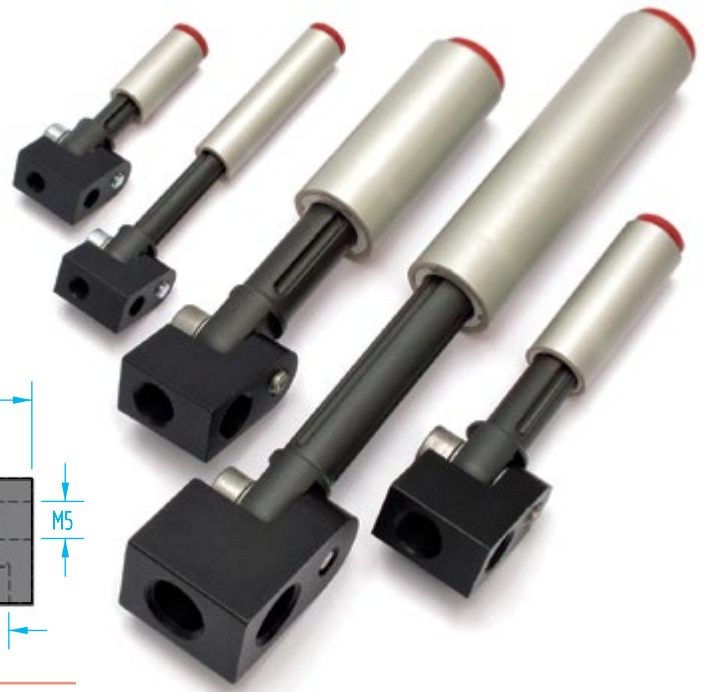

## Suspensions with Integrated Elbow Arms – VSE

(Dimensioned drawings shown full scale)

- Adjustable angle from 0° and +/- 90°.
- Body and rod are made of anodized aluminum.
- Non-rotating
- Clampable, smooth body

Quick#	Part#	Price	Air Port	ØD	Stroke	Wt.
6744	VSE1010F05	\$32.75	M5	10	10mm	15g
6745	VSE1025F05	\$36.30	M5	10	25mm	20g
6727	VSE1420F18	\$45.00	G1/8"	14	20mm	45g
6729	VSE1435F18	\$48.65	G1/8"	14	35mm	55g
6731	VSE2025F18	\$49.85	G1/8"	20	25mm	70g
6734	VSE2050F18	\$52.90	G1/8"	20	50mm	105g
6732	VSE2025F14	\$49.85	G1/4"	20	25mm	90g
6735	VSE2050F14	\$52.90	G1/4"	20	50mm	120g

Fittings Available  
on page 1037

**Suspensions with Integrated Elbow Arms – VSE**

(Dimensioned drawings shown full scale)