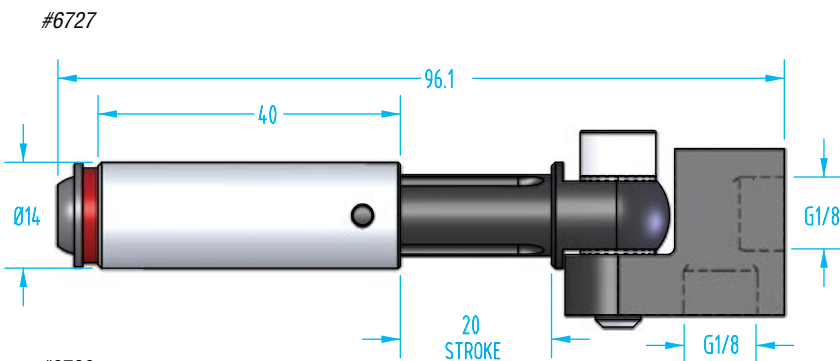

## Suspensions with Integrated Elbow Arms – VSE

(Dimensioned drawings shown full scale)

- Adjustable angle from 0° and +/- 90°.
- Body and rod are made of anodized aluminum.
- Non-rotating
- Clampable, smooth body

Quick#	Part#	Price	Air Port	ØD	Stroke	Wt.
6744	VSE1010F05	\$32.75	M5	10	10mm	15g
6745	VSE1025F05	\$36.30	M5	10	25mm	20g
6727	VSE1420F18	\$45.00	G1/8"	14	20mm	45g
6729	VSE1435F18	\$48.65	G1/8"	14	35mm	55g
6731	VSE2025F18	\$49.85	G1/8"	20	25mm	70g
6734	VSE2050F18	\$52.90	G1/8"	20	50mm	105g
6732	VSE2025F14	\$49.85	G1/4"	20	25mm	90g
6735	VSE2050F14	\$52.90	G1/4"	20	50mm	120g

Fittings Available  
on page 1037

**Suspensions with Integrated Elbow Arms – VSE**

(Dimensioned drawings shown full scale)