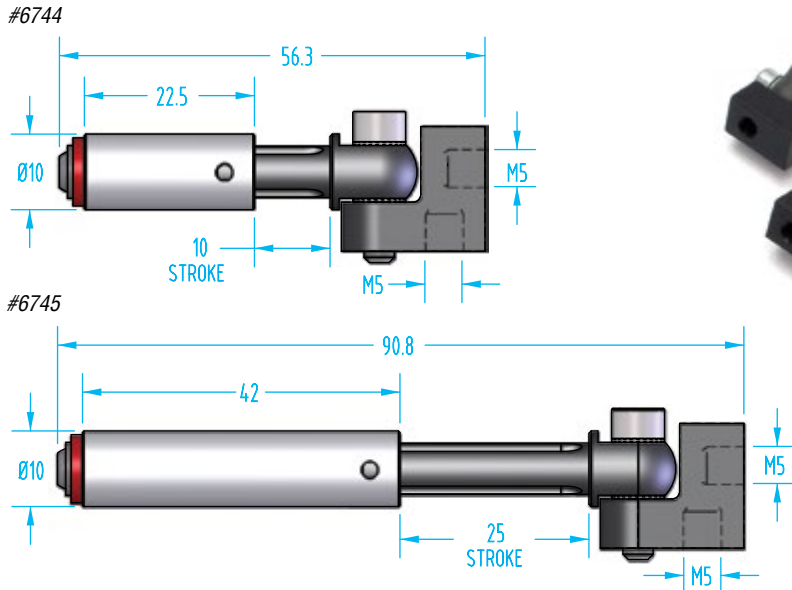

## Suspensions with Integrated Elbow Arms – VSE

(Dimensioned drawings shown full scale)

- Adjustable angle from 0° and +/- 90°.
- Body and rod are made of anodized aluminum.
- Non-rotating
- Clampable, smooth body

Quick#	Part#	Price	Air Port	ØD	Stroke	Wt.
6744	VSE1010F05	\$32.75	M5	10	10mm	15g
6745	VSE1025F05	\$36.30	M5	10	25mm	20g
6727	VSE1420F18	\$45.00	G1/8"	14	20mm	45g
6729	VSE1435F18	\$48.65	G1/8"	14	35mm	55g
6731	VSE2025F18	\$49.85	G1/8"	20	25mm	70g
6734	VSE2050F18	\$52.90	G1/8"	20	50mm	105g
6732	VSE2025F14	\$49.85	G1/4"	20	25mm	90g
6735	VSE2050F14	\$52.90	G1/4"	20	50mm	120g

Fittings Available  
on page 1037

**Suspensions with Integrated Elbow Arms – VSE**

(Dimensioned drawings shown full scale)