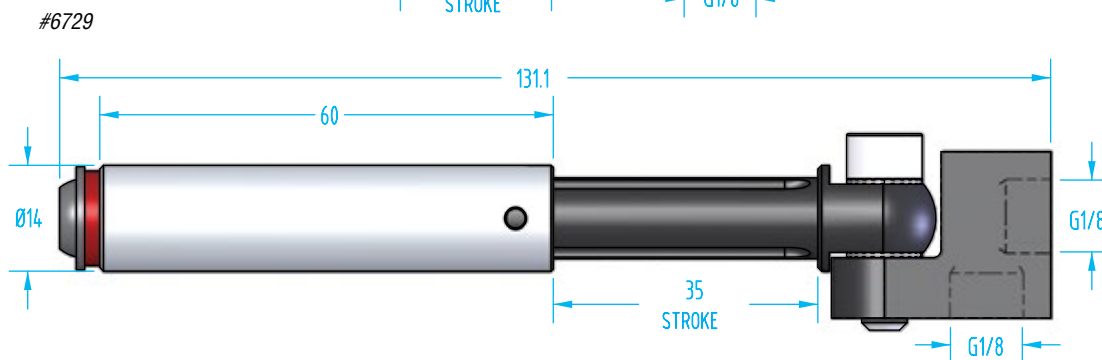

## Suspensions with Integrated Elbow Arms – VSE

(Dimensioned drawings shown full scale)

- Adjustable angle from 0° and +/- 90°.
- Body and rod are made of anodized aluminum.
- Non-rotating
- Clampable, smooth body

Quick#	Part#	Price	Air Port	ØD	Stroke	Wt.
6744	VSE1010F05	\$32.75	M5	10	10mm	15g
6745	VSE1025F05	\$36.30	M5	10	25mm	20g
6727	VSE1420F18	\$45.00	G1/8"	14	20mm	45g
6729	VSE1435F18	\$48.65	G1/8"	14	35mm	55g
6731	VSE2025F18	\$49.85	G1/8"	20	25mm	70g
6734	VSE2050F18	\$52.90	G1/8"	20	50mm	105g
6732	VSE2025F14	\$49.85	G1/4"	20	25mm	90g
6735	VSE2050F14	\$52.90	G1/4"	20	50mm	120g

Fittings Available  
on page 1037

**Suspensions with Integrated Elbow Arms – VSE**

(Dimensioned drawings shown full scale)