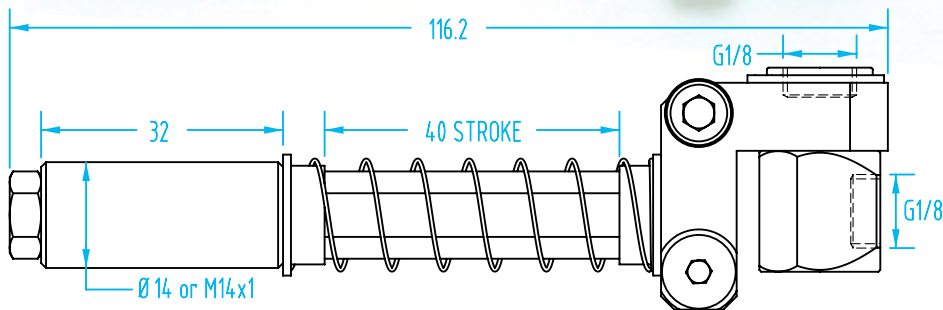

M14 / Ø14mm Suspensions

(Dimensioned drawings shown full scale)

#3167

#3168 (not pictured) is threaded version

#3169

#3170

Quick#	Part#	>ASS< #	Style	Stroke	Weight	Price
3167	GG14-C-15	1-360-09-00	Clampable, Non-rotate	15mm	81g	\$45.50
3168	GG14-M-15	1-360-12-00	Threaded, Non-rotate	15mm	91g	\$47.00
3169	GG14-C-40	1-360-15-00	Clampable, Non-rotate	40mm	90g	\$49.50
3170	GG14-M-40	1-360-18-00	Threaded, Non-rotate	40mm	101g	\$50.50