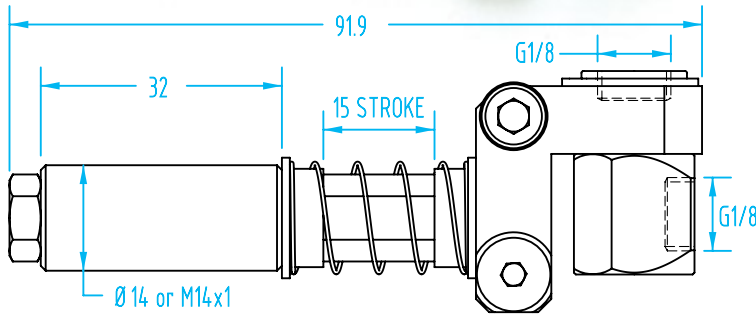

M14 / Ø14mm Suspensions

(Dimensioned drawings shown full scale)

#3167

#3168 (not pictured) is threaded version

#3169

#3170

Quick#	Part#	>ASS< #	Style	Stroke	Weight	Price
3167	GG14-C-15	1-360-09-00	Clampable, Non-rotate	15mm	81g	\$45.50
3168	GG14-M-15	1-360-12-00	Threaded, Non-rotate	15mm	91g	\$47.00
3169	GG14-C-40	1-360-15-00	Clampable, Non-rotate	40mm	90g	\$49.50
3170	GG14-M-40	1-360-18-00	Threaded, Non-rotate	40mm	101g	\$50.50