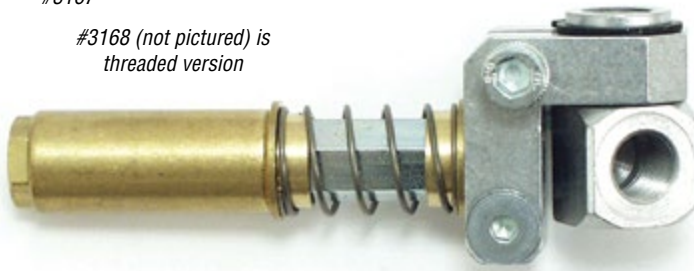

M14 / Ø14mm Suspensions

(Dimensioned drawings shown full scale)

#3167

#3168 (not pictured) is threaded version

#3169

#3170

Quick#	Part#	>ASS< #	Style	Stroke	Weight	Price
3167	GG14-C-15	1-360-09-00	Clampable, Non-rotate	15mm	81g	\$45.50
3168	GG14-M-15	1-360-12-00	Threaded, Non-rotate	15mm	91g	\$47.00
3169	GG14-C-40	1-360-15-00	Clampable, Non-rotate	40mm	90g	\$49.50
3170	GG14-M-40	1-360-18-00	Threaded, Non-rotate	40mm	101g	\$50.50