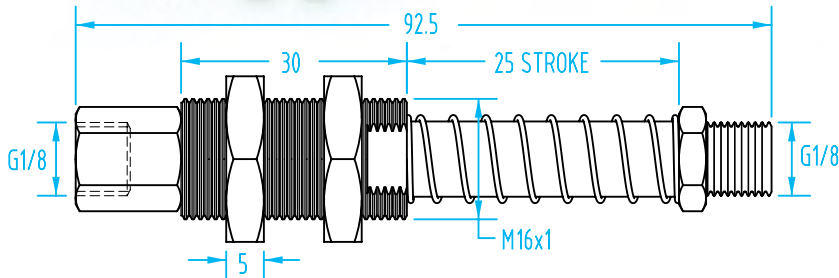

**M16 Suspensions**

(Dimensioned drawings shown full scale)

Quick#	Part#	Style	Stroke	Weight	Price
342	GSS-80-M16G8	Rotate	20mm	72g	\$50.99

Quick#	Part#	Style	Stroke	Weight	Price
334	GSS-85-M16G8	Rotate	25mm	92g	\$53.40
338	GSS-80R-M16G8	Non-Rotate	25mm	90g	\$77.87

#338, #455 Non-rotating style is similar to #1409, on page 258.

Quick#	Part#	Style	Stroke	Weight	Price
335	GSS-115-M16G8	Rotate	50mm	109g	\$53.10
455	GSS-115R-M16G8	Non-Rotate	50mm	105g	\$81.80

#338, #455 Non-rotating style is similar to #1409, on page 258.