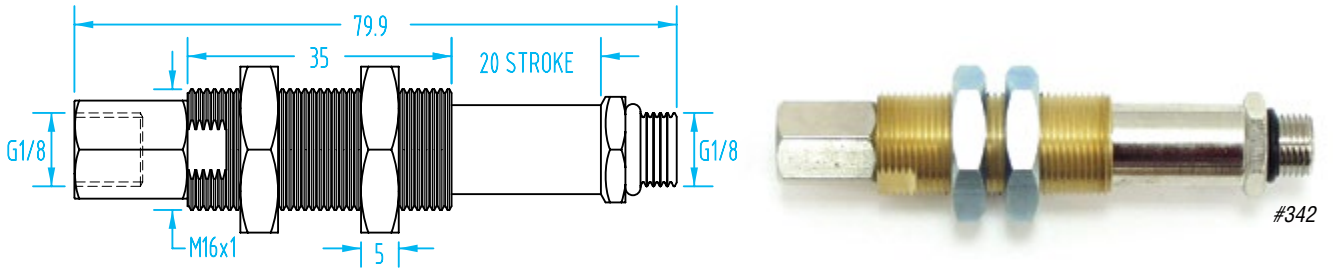

**M16 Suspensions**

(Dimensioned drawings shown full scale)

Quick#	Part#	Style	Stroke	Weight	Price
342	GSS-80-M16G8	Rotate	20mm	72g	\$50.99

Quick#	Part#	Style	Stroke	Weight	Price
334	GSS-85-M16G8	Rotate	25mm	92g	\$53.40
338	GSS-80R-M16G8	Non-Rotate	25mm	90g	\$77.87

#338, #455 Non-rotating style is similar to #1409, on page 258.

Quick#	Part#	Style	Stroke	Weight	Price
335	GSS-115-M16G8	Rotate	50mm	109g	\$53.10
455	GSS-115R-M16G8	Non-Rotate	50mm	105g	\$81.80

#338, #455 Non-rotating style is similar to #1409, on page 258.