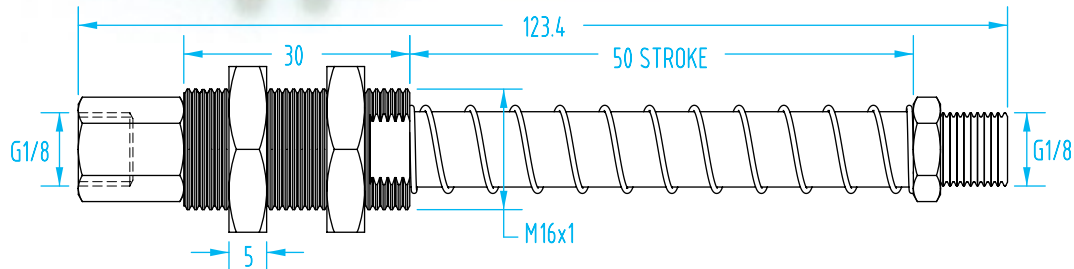

**M16 Suspensions**

(Dimensioned drawings shown full scale)

Quick#	Part#	Style	Stroke	Weight	Price
342	GSS-80-M16G8	Rotate	20mm	72g	\$50.99

Quick#	Part#	Style	Stroke	Weight	Price
334	GSS-85-M16G8	Rotate	25mm	92g	\$53.40
338	GSS-80R-M16G8	Non-Rotate	25mm	90g	\$77.87

#338, #455 Non-rotating style is similar to #1409, on page 258.

Quick#	Part#	Style	Stroke	Weight	Price
335	GSS-115-M16G8	Rotate	50mm	109g	\$53.10
455	GSS-115R-M16G8	Non-Rotate	50mm	105g	\$81.80

#338, #455 Non-rotating style is similar to #1409, on page 258.