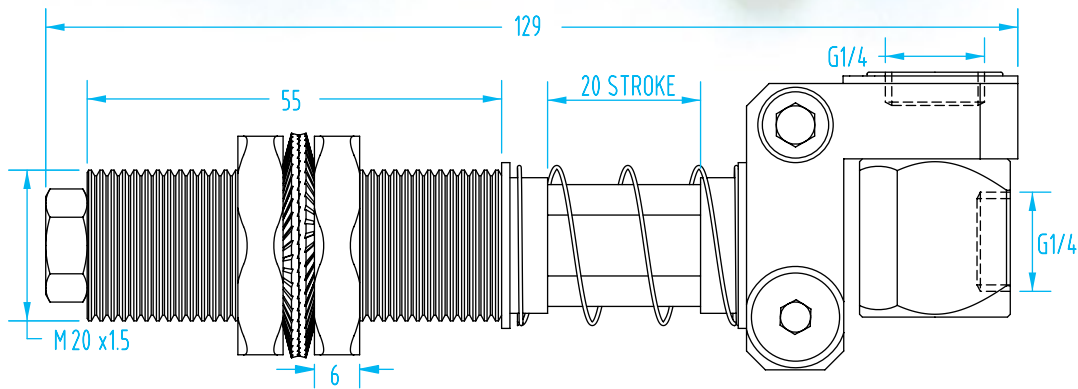

M20 Suspensions

(Dimensioned drawings shown full scale)

#3174

#3172

| Quick# | Part# | >ASS< # | Style | Stroke | Weight | Price |
|--------|-----------|-------------|------------|--------|--------|---------|
| 3174 | GG20-M-50 | 1-360-30-00 | Non-rotate | 50mm | 231g | \$55.50 |
| 3172 | GG20-M-20 | 1-360-24-00 | Non-rotate | 20mm | 212g | \$53.00 |

Fittings Available on page 1037