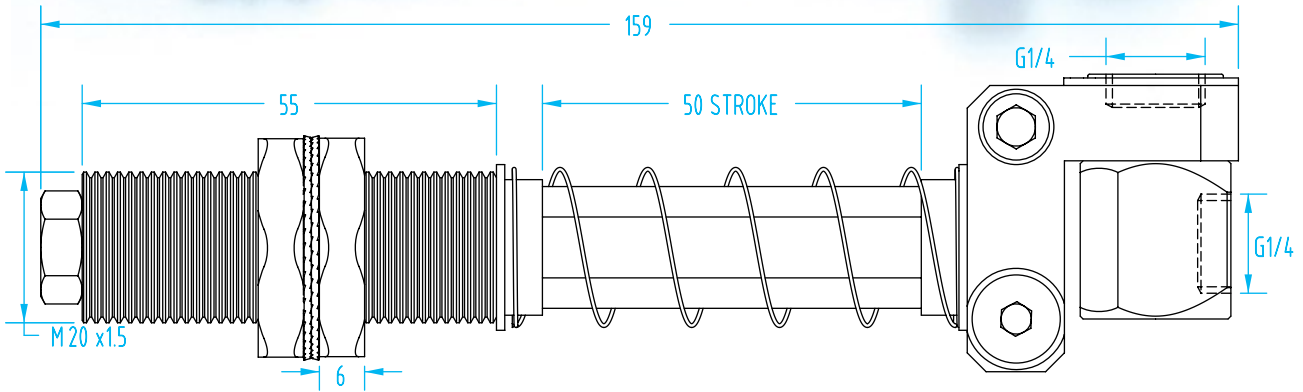

M20 Suspensions

(Dimensioned drawings shown full scale)

#3174

#3172

| Quick# | Part# | >ASS< # | Style | Stroke | Weight | Price |
|--------|-----------|-------------|------------|--------|--------|---------|
| 3174 | GG20-M-50 | 1-360-30-00 | Non-rotate | 50mm | 231g | \$55.50 |
| 3172 | GG20-M-20 | 1-360-24-00 | Non-rotate | 20mm | 212g | \$53.00 |

Fittings Available on page 1037