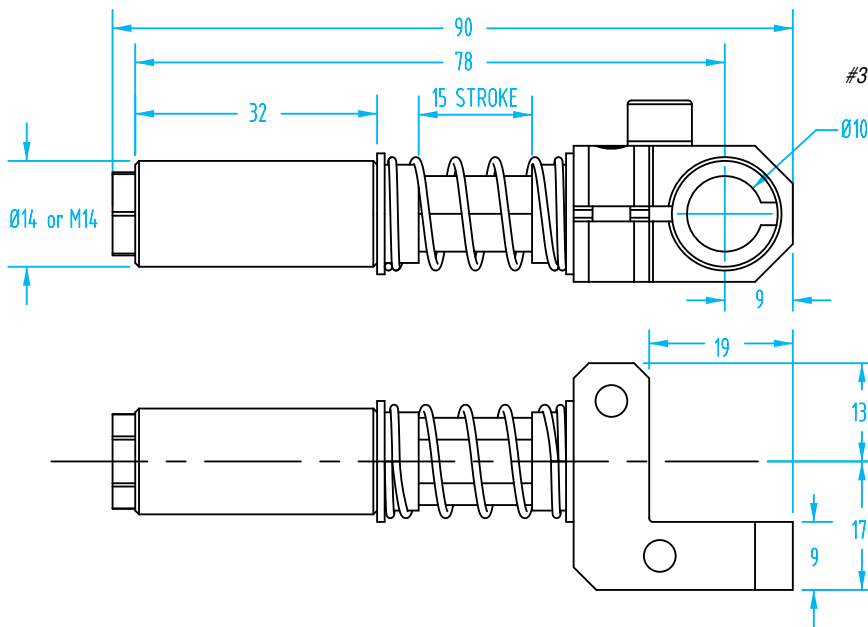

### Non-Rotating Suspension with Gripper Arm

#3650 (shown at 100% scale)

Quick#	Part#	>ASS< #	Style	ØA	B (Stroke)	C	D	E	ØF	Price	Wt.
3650	GGG-14-10-15	1-363-09-00	Smooth	14	15mm	83	32	17	10	\$111.00	44g
3651	GGG-20-20-20	1-363-21-00		20	20mm	130	55	37	20	\$113.50	138g
3690	GGG-M14-10-15	1-363-12-00	Threaded	M14x1	15mm	83	32	17	10	\$111.00	62g
3691	GGG-M20-20-20	1-363-24-00		M20x1.5	20mm	130	55	37	20	\$113.50	179g

#3648 (shown at 100% scale)

Quick#	Part#	>ASS< #	Style	Stroke	Ø	Price	Wt.
3648	GGG-90-14-10-15	1-364-09-00	Smooth	15mm	14	\$55.00	57g
3649	GGG-90-M14-10-15	1-364-12-00	Theaded	15mm	M14x1	\$57.00	75g