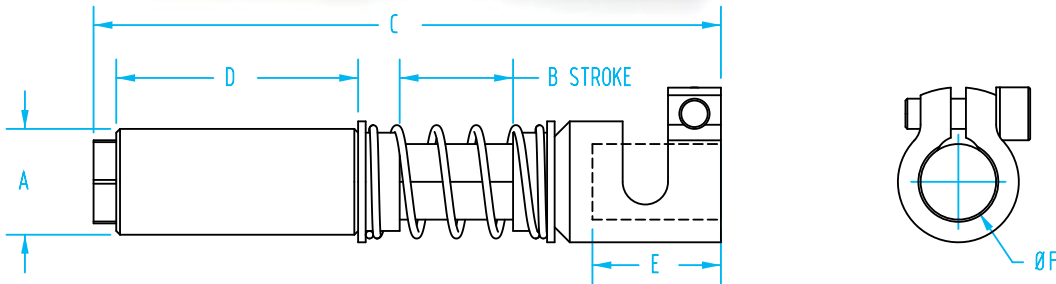

### Non-Rotating Suspension with Gripper Arm

#3650 (shown at 100% scale)

Quick#	Part#	>ASS< #	Style	ØA	B (Stroke)	C	D	E	ØF	Price	Wt.
3650	GGG-14-10-15	1-363-09-00	Smooth	14	15mm	83	32	17	10	\$111.00	44g
3651	GGG-20-20-20	1-363-21-00		20	20mm	130	55	37	20	\$113.50	138g
3690	GGG-M14-10-15	1-363-12-00	Threaded	M14x1	15mm	83	32	17	10	\$111.00	62g
3691	GGG-M20-20-20	1-363-24-00		M20x1.5	20mm	130	55	37	20	\$113.50	179g

#3648 (shown at 100% scale)

Quick#	Part#	>ASS< #	Style	Stroke	Ø	Price	Wt.
3648	GGG-90-14-10-15	1-364-09-00	Smooth	15mm	14	\$55.00	57g
3649	GGG-90-M14-10-15	1-364-12-00	Theaded	15mm	M14x1	\$57.00	75g