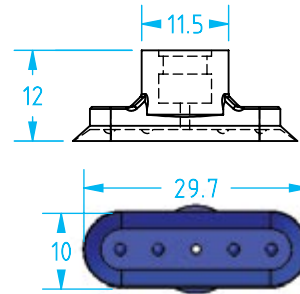

Cup Size	Material	Quick#	Part#	Price
6x18mm	Hithane	5419	GSV-OHT-618	\$19.58
Nipple	Male M5	378	GSF-N21-M5M	\$6.25
	Female M5	379	GSF-N21-M5F	\$5.92

Cup Size	Material	Quick#	Part#	Price
8x24mm	Hithane	5420	GSV-OHT-824	\$22.14
Nipple	Female M5	5438	GSF-HTN2-M5FM	\$3.62
	Male M5	5439	GSF-HTN2-M5MM	\$3.62

**Hithane® – Oval**

(Shown Actual Size)

Cup Size	Material	Quick#	Part#	Price
10x30mm	Hithane	5421	GSV-OHT-1030	\$24.98
<b>Nipple</b>	Female M5	5438	GSF-HTN2-M5FM	\$3.62
	Male M5	5439	GSF-HTN2-M5MM	\$3.62

Cup Size	Material	Quick#	Part#	Price
15x45mm	Hithane	5422	GSV-OHT-1545	\$25.66
<b>Nipple</b>	Female G1/8"	5440	GSF-HTN2-G8FL	\$3.67
	Male G1/8"	5441	GSF-HTN2-G8ML	\$3.67

Cup Size	Material	Quick#	Part#	Price
20x60mm	Hithane	5423	GSV-OHT-2060	\$31.24
<b>Nipple</b>	Female G1/8"	5440	GSF-HTN2-G8FL	\$3.67
	Male G1/8"	5441	GSF-HTN2-G8ML	\$3.67

Cup Size	Material	Quick#	Part#	Price
25x75mm	Hithane	5424	GSV-OHT-2575	\$39.84
<b>Nipple</b>	Female G1/8"	5440	GSF-HTN2-G8FL	\$3.67
	Male G1/8"	5441	GSF-HTN2-G8ML	\$3.67