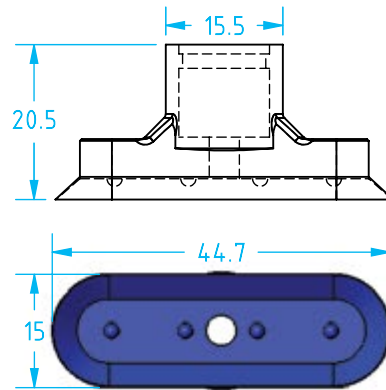

Cup Size	Material	Quick#	Part#	Price
6x18mm	Hithane	5419	GSV-OHT-618	\$19.58
Nipple	Male M5	378	GSF-N21-M5M	\$6.25
	Female M5	379	GSF-N21-M5F	\$5.92

Cup Size	Material	Quick#	Part#	Price
8x24mm	Hithane	5420	GSV-OHT-824	\$22.14
Nipple	Female M5	5438	GSF-HTN2-M5FM	\$3.62
	Male M5	5439	GSF-HTN2-M5MM	\$3.62

**Hithane® – Oval**

(Shown Actual Size)

Cup Size	Material	Quick#	Part#	Price
10x30mm	Hithane	5421	GSV-OHT-1030	\$24.98
<b>Nipple</b>	Female M5	5438	GSF-HTN2-M5FM	\$3.62
	Male M5	5439	GSF-HTN2-M5MM	\$3.62

Cup Size	Material	Quick#	Part#	Price
15x45mm	Hithane	5422	GSV-OHT-1545	\$25.66
<b>Nipple</b>	Female G1/8"	5440	GSF-HTN2-G8FL	\$3.67
	Male G1/8"	5441	GSF-HTN2-G8ML	\$3.67

Cup Size	Material	Quick#	Part#	Price
20x60mm	Hithane	5423	GSV-OHT-2060	\$31.24
<b>Nipple</b>	Female G1/8"	5440	GSF-HTN2-G8FL	\$3.67
	Male G1/8"	5441	GSF-HTN2-G8ML	\$3.67

Cup Size	Material	Quick#	Part#	Price
25x75mm	Hithane	5424	GSV-OHT-2575	\$39.84
<b>Nipple</b>	Female G1/8"	5440	GSF-HTN2-G8FL	\$3.67
	Male G1/8"	5441	GSF-HTN2-G8ML	\$3.67