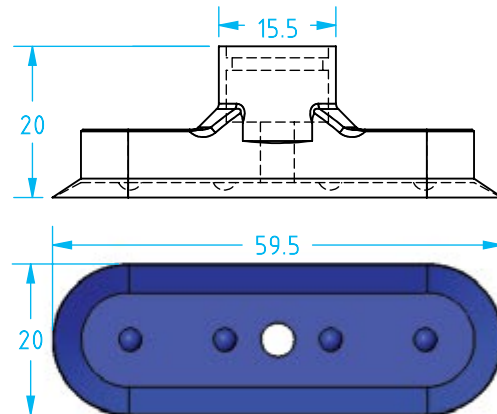

Cup Size	Material	Quick#	Part#	Price
6x18mm	Hithane	5419	GSV-OHT-618	\$19.58
Nipple	Male M5	378	GSF-N21-M5M	\$6.25
	Female M5	379	GSF-N21-M5F	\$5.92

Cup Size	Material	Quick#	Part#	Price
8x24mm	Hithane	5420	GSV-OHT-824	\$22.14
Nipple	Female M5	5438	GSF-HTN2-M5FM	\$3.62
	Male M5	5439	GSF-HTN2-M5MM	\$3.62

**Hithane® – Oval**

(Shown Actual Size)

Cup Size	Material	Quick#	Part#	Price
10x30mm	Hithane	5421	GSV-OHT-1030	\$24.98
<b>Nipple</b>	Female M5	5438	GSF-HTN2-M5FM	\$3.62
	Male M5	5439	GSF-HTN2-M5MM	\$3.62

Cup Size	Material	Quick#	Part#	Price
15x45mm	Hithane	5422	GSV-OHT-1545	\$25.66
<b>Nipple</b>	Female G1/8"	5440	GSF-HTN2-G8FL	\$3.67
	Male G1/8"	5441	GSF-HTN2-G8ML	\$3.67

Cup Size	Material	Quick#	Part#	Price
20x60mm	Hithane	5423	GSV-OHT-2060	\$31.24
<b>Nipple</b>	Female G1/8"	5440	GSF-HTN2-G8FL	\$3.67
	Male G1/8"	5441	GSF-HTN2-G8ML	\$3.67

Cup Size	Material	Quick#	Part#	Price
25x75mm	Hithane	5424	GSV-OHT-2575	\$39.84
<b>Nipple</b>	Female G1/8"	5440	GSF-HTN2-G8FL	\$3.67
	Male G1/8"	5441	GSF-HTN2-G8ML	\$3.67