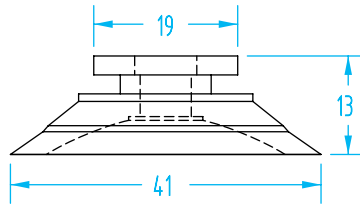

Cup Ø	Material	Quick#	Part#	Price
40mm	Silicone	680	GSV-FOS-40	$5.31
	Hithane	1119	GSV-FOH-40	$11.15
	Nitrile	1159	GSV-FON-40	$4.56
Nipple	G1/8" Female	413	GSF-NF3-G8	$6.25