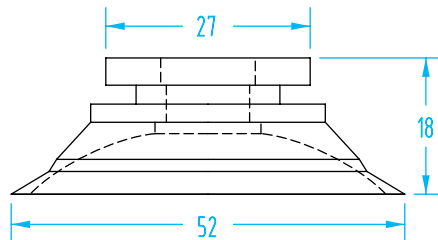

Cup Ø	Material	Quick#	Part#	Price
50mm	Silicone	681	GSV-FOS-50	$6.76
	Hithane	1120	GSV-FOH-50	$11.96
	Nitrile	1160	GSV-FON-50	$5.37
Nipple	G1/8" Female	646	GSF-NF5-G8F	$5.50