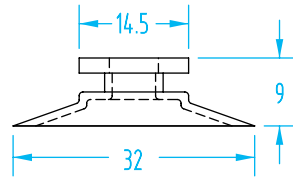

OEM Replacement – Flat Smooth

(Shown Actual Size)

Order nipples separately. See page 308–309 for nipple dimensions.

Cup Ø	Material	Quick#	Part#	Price
30mm	Silicone	679	GSV-FOS-30	$5.07
	Hithane	1118	GSV-FOH-30	$7.38
	Nitrile	1158	GSV-FON-30	$3.29
Nipple	Male G1/8"/Female M5	412	GSF-NF2-G8M5	$5.00