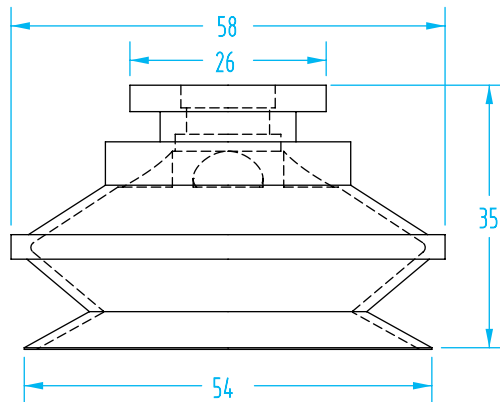

Cup Ø	Material	Quick#	Part#	Price
50mm	Silicone	645	GSV-BOS-50	$12.22
	Hithane	1140	GSV-BOH-50	$16.45
	Nitrile	1152	GSV-BON-50	$8.02
Nipple	G1/8" Female	646	GSF-NF5-G8F	$5.50