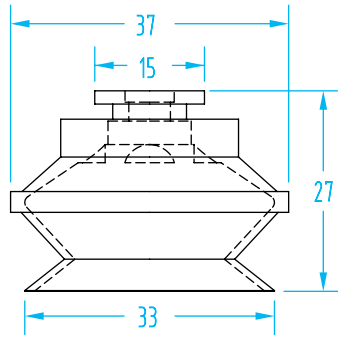

OEM Replacement – 1.5 Bellows

(Shown Actual Size)

Cup Ø	Material	Quick#	Part#	Price
30mm	Silicone	643	GSV-BOS-30	$9.07
	Hithane	1138	GSV-BOH-30	$12.59
	Nitrile	1149	GSV-BON-30	$5.27
Nipple	Male G1/8"/Female M5	412	GSF-NF2-G8M5	$5.00