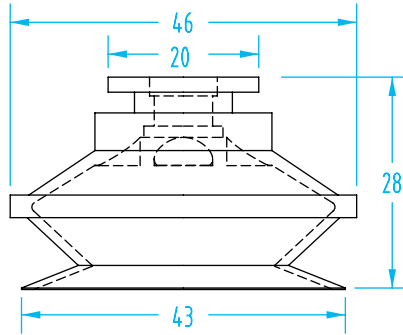

Cup Ø	Material	Quick#	Part#	Price
16mm	Silicone	641	GSV-BOS-16	\$2.88
	Hithane	1136	GSV-BOH-16	\$7.14
	Nitrile	1147	GSV-BON-16	\$2.62
<b>Nipple</b>	M5 Male	411	GSF-NF1-M5	\$1.67

Cup Ø	Material	Quick#	Part#	Price
20mm	Silicone	642	GSV-BOS-20	\$6.30
	Hithane	1137	GSV-BOH-20	\$8.91
	Nitrile	1148	GSV-BON-20	\$4.16
<b>Nipple</b>	Male G1/8"/Female M5	412	GSF-NF2-G8M5	\$5.00

**OEM Replacement – 1.5 Bellows**

(Shown Actual Size)

Cup Ø	Material	Quick#	Part#	Price
30mm	Silicone	643	GSV-BOS-30	\$9.07
	Hithane	1138	GSV-BOH-30	\$12.59
	Nitrile	1149	GSV-BON-30	\$5.27
<b>Nipple</b>	Male G1/8"/Female M5	412	GSF-NF2-G8M5	\$5.00