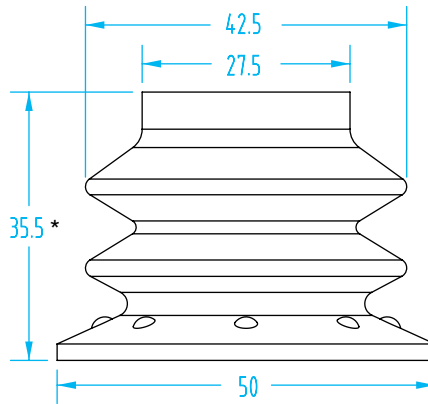

Vacuum Cup Properties

Material	Color	Max Temp.	Durometer
Polyurethane	Blue / Blue	122°F	60° / 30° Shore

Order nipples separately. See page 308–309 for nipple dimensions.

* 13mm Compressed

Cup Ø	Material	Quick#	Part#	Price
10mm	Polyurethane	5966	25B-DD-10	\$4.82
Nipple	M5 Male	411	GSF-NF1-M5	\$1.67

* 12mm Compressed

Cup Ø	Material	Quick#	Part#	Price
30mm	Polyurethane	5972	25B-DD-30	\$9.30
Nipple	G1/4" Male	5984	F03-G4M	\$3.58
	G1/4" Female	5985	F03-G4F	\$3.58

ShorTec® Dual Durometer – 2.5 Bellows

(Shown Actual Size)

* 16mm Compressed

Cup Ø	Material	Quick#	Part#	Price
40mm	Polyurethane	5973	25B-DD-40	\$12.55
Nipple	G1/4" Male	5984	F03-G4M	\$3.58
	G1/4" Female	5985	F03-G4F	\$3.58

* 20mm Compressed

G3/8" to G1/4" reducer fittings are available on catalog page 1063.

Cup Ø	Material	Quick#	Part#	Price
50mm	Polyurethane	5974	25B-DD-50	\$15.05
Nipple	G3/8" Male	5986	F04-G3M	\$3.92
	G3/8" Female	5987	F04-G3F	\$3.92

* 23mm Compressed

G3/8" to G1/4" reducer fittings are available on catalog page 1063.