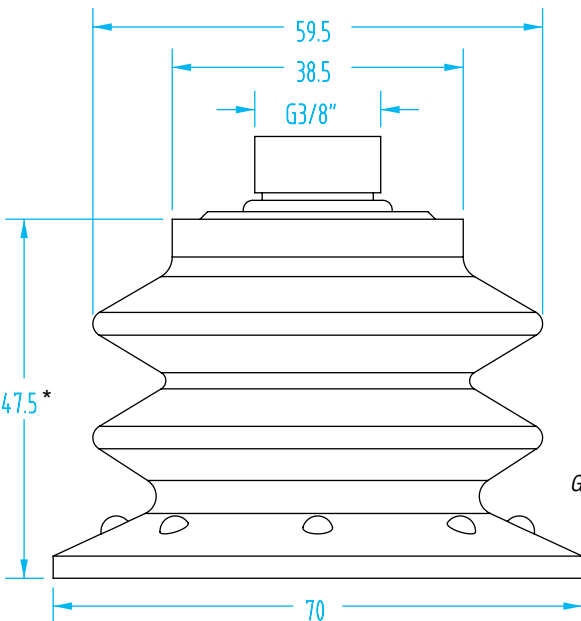

* 12mm Compressed

Cup Ø	Material	Quick#	Part#	Price
30mm	Polyurethane	5972	25B-DD-30	\$9.30
Nipple	G1/4" Male	5984	F03-G4M	\$3.58
	G1/4" Female	5985	F03-G4F	\$3.58

ShorTec® Dual Durometer – 2.5 Bellows

(Shown Actual Size)

* 16mm Compressed

Cup Ø	Material	Quick#	Part#	Price
40mm	Polyurethane	5973	25B-DD-40	\$12.55
Nipple	G1/4" Male	5984	F03-G4M	\$3.58
	G1/4" Female	5985	F03-G4F	\$3.58

* 20mm Compressed

G3/8" to G1/4" reducer fittings are available on catalog page 1063.

Cup Ø	Material	Quick#	Part#	Price
50mm	Polyurethane	5974	25B-DD-50	\$15.05
Nipple	G3/8" Male	5986	F04-G3M	\$3.92
	G3/8" Female	5987	F04-G3F	\$3.92

* 23mm Compressed

G3/8" to G1/4" reducer fittings are available on catalog page 1063.

Cup Ø	Material	Quick#	Part#	Price
70mm	Polyurethane	5975	25B-DD-70	\$24.80
Note: G3/8" Male Nipple Included				