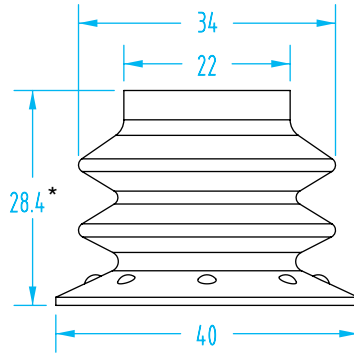

Vacuum Cup Properties

Material	Color	Max Temp.	Durometer
Polyurethane	Blue / Blue	122°F	60° / 30° Shore

Order nipples separately. See page 308–309 for nipple dimensions.

* 13mm Compressed

Cup Ø	Material	Quick#	Part#	Price
10mm	Polyurethane	5966	25B-DD-10	\$4.82
Nipple	M5 Male	411	GSF-NF1-M5	\$1.67

* 14mm Compressed

Cup Ø	Material	Quick#	Part#	Price
15mm	Polyurethane	5967	25B-DD-15	\$5.36
Nipple	M5 Male	411	GSF-NF1-M5	\$1.67

* 9mm Compressed

Cup Ø	Material	Quick#	Part#	Price
20mm	Polyurethane	5971	25B-DD-20	\$7.03
Nipple	G1/8" Male	5982	F02-G8M	\$2.88
	G1/8" Female	5983	F02-G8F	\$2.88

* 12mm Compressed

Cup Ø	Material	Quick#	Part#	Price
30mm	Polyurethane	5972	25B-DD-30	\$9.30
Nipple	G1/4" Male	5984	F03-G4M	\$3.58
	G1/4" Female	5985	F03-G4F	\$3.58

ShorTec® Dual Durometer – 2.5 Bellows

(Shown Actual Size)

* 16mm Compressed

Cup Ø	Material	Quick#	Part#	Price
40mm	Polyurethane	5973	25B-DD-40	\$12.55
Nipple	G1/4" Male	5984	F03-G4M	\$3.58
	G1/4" Female	5985	F03-G4F	\$3.58

* 20mm Compressed

G3/8" to G1/4" reducer fittings are available on catalog page 1063.