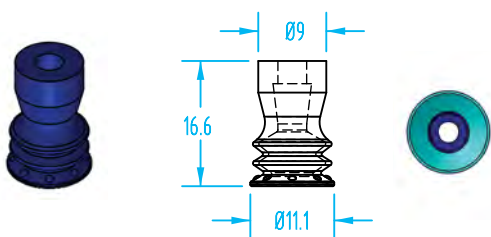

ShorTec® Dual Durometer – 2.5 Bellows

(Shown Actual Size)

Dual Durometer Vacuum Cups!

Dual durometer-style vacuum cups are considered to be the best performing polyurethane cup and are now available at a lower price.

These blue dual durometer cups are comparable to the brand-name OEM green and yellow cups in that they use mark-free and long-lasting polyurethane, have the same dual-shore rating, and fit the same size nipples. They have a sturdy dark blue bellows with a 60° shore and a large, flexible sealing surface with a lighter blue 30° shore.

Vacuum Cup Properties

Material	Color	Max Temp.	Durometer
Polyurethane	Blue / Blue	122°F	60° / 30° Shore

Order nipples separately. See page 308–309 for nipple dimensions.

* 13mm Compressed

Cup Ø	Material	Quick#	Part#	Price
10mm	Polyurethane	5966	25B-DD-10	\$4.82
Nipple	M5 Male	411	GSF-NF1-M5	\$1.67

* 12mm Compressed

Cup Ø	Material	Quick#	Part#	Price
30mm	Polyurethane	5972	25B-DD-30	\$9.30
Nipple	G1/4" Male	5984	F03-G4M	\$3.58
	G1/4" Female	5985	F03-G4F	\$3.58

ShorTec® Dual Durometer – 2.5 Bellows

(Shown Actual Size)