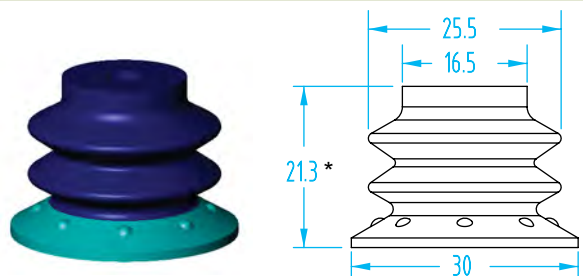

These blue dual durometer cups are comparable to the brand-name OEM green and yellow cups in that they use mark-free and long-lasting polyurethane, have the same dual-shore rating, and fit the same size nipples. They have a sturdy dark blue bellows with a 60° shore and a large, flexible sealing surface with a lighter blue 30° shore.

Vacuum Cup Properties

Material	Color	Max Temp.	Durometer
Polyurethane	Blue / Blue	122°F	60° / 30° Shore

Order nipples separately. See page 308–309 for nipple dimensions.

* 13mm Compressed

Cup Ø	Material	Quick#	Part#	Price
10mm	Polyurethane	5966	25B-DD-10	\$4.82
Nipple	M5 Male	411	GSF-NF1-M5	\$1.67

* 14mm Compressed

Cup Ø	Material	Quick#	Part#	Price
15mm	Polyurethane	5967	25B-DD-15	\$5.36
Nipple	M5 Male	411	GSF-NF1-M5	\$1.67

* 9mm Compressed

Cup Ø	Material	Quick#	Part#	Price
20mm	Polyurethane	5971	25B-DD-20	\$7.03
Nipple	G1/8" Male	5982	F02-G8M	\$2.88
	G1/8" Female	5983	F02-G8F	\$2.88

* 12mm Compressed

Cup Ø	Material	Quick#	Part#	Price
30mm	Polyurethane	5972	25B-DD-30	\$9.30
Nipple	G1/4" Male	5984	F03-G4M	\$3.58
	G1/4" Female	5985	F03-G4F	\$3.58

ShorTec® Dual Durometer – 2.5 Bellows

(Shown Actual Size)