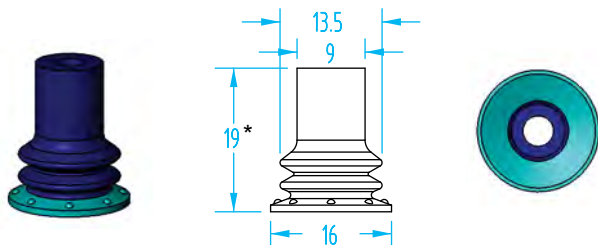

These blue dual durometer cups are comparable to the brand-name OEM green and yellow cups in that they use mark-free and long-lasting polyurethane, have the same dual-shore rating, and fit the same size nipples. They have a sturdy dark blue bellows with a 60° shore and a large, flexible sealing surface with a lighter blue 30° shore.

Vacuum Cup Properties

Material	Color	Max Temp.	Durometer
Polyurethane	Blue / Blue	122°F	60° / 30° Shore

Order nipples separately. See page 308–309 for nipple dimensions.

* 13mm Compressed

Cup Ø	Material	Quick#	Part#	Price
10mm	Polyurethane	5966	25B-DD-10	\$4.82
Nipple	M5 Male	411	GSF-NF1-M5	\$1.67

* 14mm Compressed

Cup Ø	Material	Quick#	Part#	Price
15mm	Polyurethane	5967	25B-DD-15	\$5.36
Nipple	M5 Male	411	GSF-NF1-M5	\$1.67

* 9mm Compressed

Cup Ø	Material	Quick#	Part#	Price
20mm	Polyurethane	5971	25B-DD-20	\$7.03
Nipple	G1/8" Male	5982	F02-G8M	\$2.88
	G1/8" Female	5983	F02-G8F	\$2.88

* 12mm Compressed

Cup Ø	Material	Quick#	Part#	Price
30mm	Polyurethane	5972	25B-DD-30	\$9.30
Nipple	G1/4" Male	5984	F03-G4M	\$3.58
	G1/4" Female	5985	F03-G4F	\$3.58

ShorTec® Dual Durometer – 2.5 Bellows

(Shown Actual Size)