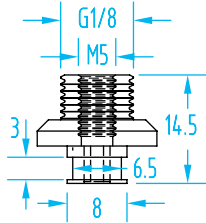

OEM, ShorTec & PIAB – Nipples

(Shown Actual Size)

M3

M5

M5 Female / G1/8" Male

G1/8"

OEM, ShorTec & PIAB – Nipples

(Shown Actual Size)

Nipples

Quick#	Part#	Nipple	Thread	Vacuum Cup Ø	Price
5464	GSF-MN15-M3	Male	M3	2–3mm	\$5.32
688	GSF-NF11-M5	Male	M5	5–7mm	\$2.20
411	GSF-NF1-M5	Male	M5	15mm	\$1.67
1438	GSV-01AB	Male	M5	4–8mm	\$1.36
1439	GSV-01AC	Male	M5	10–15mm	\$1.36
412	GSF-NF2-G8M5	Male/Female	G1/8" /M5	20–30mm	\$5.00
1440	GSV-02AF	Male/Female	G1/8" /M5	20–30mm	\$4.23
5982	F02-G8M	Male	G1/8"	20–30mm	\$2.88
5157	GSV-02AB	Male	G1/8"	20–30mm	\$4.47
5983	F02-G8F	Female	G1/8"	20–30mm	\$2.88
1441	GSV-04AG	Female	G1/8"	30–40mm	\$5.44
413	GSF-NF3-G8	Female	G1/8"	40mm	\$6.25
1442	GSV-05AG	Female	G1/8"	50mm	\$6.70
646	GSF-NF5-G8F	Female	G1/8"	50mm	\$5.50
2172	GSV-07UA	Female	G1/8"	75mm	\$24.85
5984	F03-G4M	Male	G1/4"	30–40mm	\$3.58
5985	F03-G4F	Female	G1/4"	30–40mm	\$3.58
5315	GSV-04AB	Male	G1/4"	35mm	\$5.84
5316	GSV-05AB	Male	G1/4"	50mm	\$7.20
5986	F04-G3M	Male	G3/8"	50mm	\$3.92
5987	F04-G3F	Female	G3/8"	50mm	\$3.92