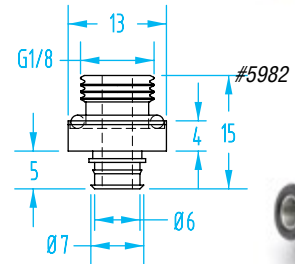

OEM, ShorTec & PIAB – Nipples

(Shown Actual Size)

M3

M5

M5 Female / G1/8" Male

G1/8"

OEM, ShorTec & PIAB – Nipples

(Shown Actual Size)

Nipples

Quick#	Part#	Nipple	Thread	Vacuum Cup Ø	Price
5464	GSF-MN15-M3	Male	M3	2–3mm	\$5.32
688	GSF-NF11-M5	Male	M5	5–7mm	\$2.20
411	GSF-NF1-M5	Male	M5	15mm	\$1.67
1438	GSV-01AB	Male	M5	4–8mm	\$1.36
1439	GSV-01AC	Male	M5	10–15mm	\$1.36
412	GSF-NF2-G8M5	Male/Female	G1/8" /M5	20–30mm	\$5.00
1440	GSV-02AF	Male/Female	G1/8" /M5	20–30mm	\$4.23
5982	F02-G8M	Male	G1/8"	20–30mm	\$2.88
5157	GSV-02AB	Male	G1/8"	20–30mm	\$4.47
5983	F02-G8F	Female	G1/8"	20–30mm	\$2.88
1441	GSV-04AG	Female	G1/8"	30–40mm	\$5.44
413	GSF-NF3-G8	Female	G1/8"	40mm	\$6.25
1442	GSV-05AG	Female	G1/8"	50mm	\$6.70
646	GSF-NF5-G8F	Female	G1/8"	50mm	\$5.50
2172	GSV-07UA	Female	G1/8"	75mm	\$24.85
5984	F03-G4M	Male	G1/4"	30–40mm	\$3.58
5985	F03-G4F	Female	G1/4"	30–40mm	\$3.58
5315	GSV-04AB	Male	G1/4"	35mm	\$5.84
5316	GSV-05AB	Male	G1/4"	50mm	\$7.20
5986	F04-G3M	Male	G3/8"	50mm	\$3.92
5987	F04-G3F	Female	G3/8"	50mm	\$3.92