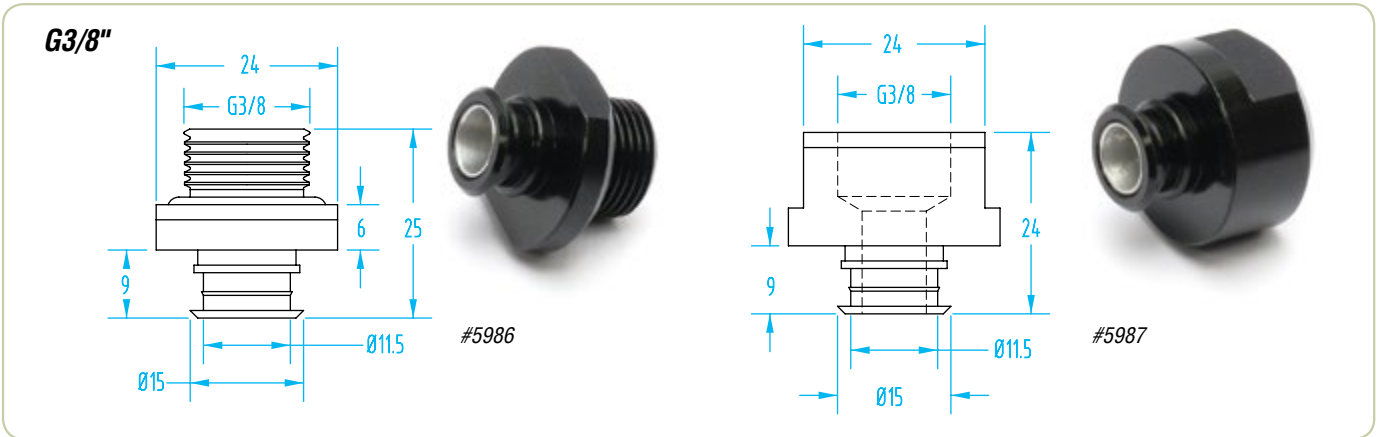

OEM, ShorTec & PIAB – Nipples

(Shown Actual Size)

M3

M5

M5 Female / G1/8" Male

G1/8"

OEM, ShorTec & PIAB – Nipples

(Shown Actual Size)

Nipples

Quick#	Part#	Nipple	Thread	Vacuum Cup Ø	Price
5464	GSF-MN15-M3	Male	M3	2–3mm	\$5.32
688	GSF-NF11-M5	Male	M5	5–7mm	\$2.20
411	GSF-NF1-M5	Male	M5	15mm	\$1.67
1438	GSV-01AB	Male	M5	4–8mm	\$1.36
1439	GSV-01AC	Male	M5	10–15mm	\$1.36
412	GSF-NF2-G8M5	Male/Female	G1/8" /M5	20–30mm	\$5.00
1440	GSV-02AF	Male/Female	G1/8" /M5	20–30mm	\$4.23
5982	F02-G8M	Male	G1/8"	20–30mm	\$2.88
5157	GSV-02AB	Male	G1/8"	20–30mm	\$4.47
5983	F02-G8F	Female	G1/8"	20–30mm	\$2.88
1441	GSV-04AG	Female	G1/8"	30–40mm	\$5.44
413	GSF-NF3-G8	Female	G1/8"	40mm	\$6.25
1442	GSV-05AG	Female	G1/8"	50mm	\$6.70
646	GSF-NF5-G8F	Female	G1/8"	50mm	\$5.50
2172	GSV-07UA	Female	G1/8"	75mm	\$24.85
5984	F03-G4M	Male	G1/4"	30–40mm	\$3.58
5985	F03-G4F	Female	G1/4"	30–40mm	\$3.58
5315	GSV-04AB	Male	G1/4"	35mm	\$5.84
5316	GSV-05AB	Male	G1/4"	50mm	\$7.20
5986	F04-G3M	Male	G3/8"	50mm	\$3.92
5987	F04-G3F	Female	G3/8"	50mm	\$3.92