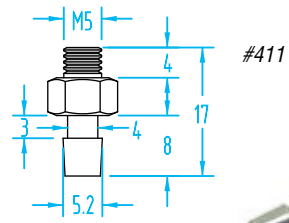

OEM, ShorTec & PIAB – Nipples

(Shown Actual Size)

M3

M5

M5 Female / G1/8" Male

G1/8"

OEM, ShorTec & PIAB – Nipples

(Shown Actual Size)

Nipples

Quick#	Part#	Nipple	Thread	Vacuum Cup Ø	Price
5464	GSF-MN15-M3	Male	M3	2–3mm	\$5.32
688	GSF-NF11-M5	Male	M5	5–7mm	\$2.20
411	GSF-NF1-M5	Male	M5	15mm	\$1.67
1438	GSV-01AB	Male	M5	4–8mm	\$1.36
1439	GSV-01AC	Male	M5	10–15mm	\$1.36
412	GSF-NF2-G8M5	Male/Female	G1/8" /M5	20–30mm	\$5.00
1440	GSV-02AF	Male/Female	G1/8" /M5	20–30mm	\$4.23
5982	F02-G8M	Male	G1/8"	20–30mm	\$2.88
5157	GSV-02AB	Male	G1/8"	20–30mm	\$4.47
5983	F02-G8F	Female	G1/8"	20–30mm	\$2.88
1441	GSV-04AG	Female	G1/8"	30–40mm	\$5.44
413	GSF-NF3-G8	Female	G1/8"	40mm	\$6.25
1442	GSV-05AG	Female	G1/8"	50mm	\$6.70
646	GSF-NF5-G8F	Female	G1/8"	50mm	\$5.50
2172	GSV-07UA	Female	G1/8"	75mm	\$24.85
5984	F03-G4M	Male	G1/4"	30–40mm	\$3.58
5985	F03-G4F	Female	G1/4"	30–40mm	\$3.58
5315	GSV-04AB	Male	G1/4"	35mm	\$5.84
5316	GSV-05AB	Male	G1/4"	50mm	\$7.20
5986	F04-G3M	Male	G3/8"	50mm	\$3.92
5987	F04-G3F	Female	G3/8"	50mm	\$3.92