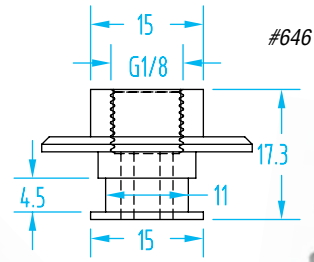

OEM, ShorTec & PIAB – Nipples

(Shown Actual Size)

M3

M5

M5 Female / G1/8" Male

G1/8"

OEM, ShorTec & PIAB – Nipples

(Shown Actual Size)

Nipples

Quick#	Part#	Nipple	Thread	Vacuum Cup Ø	Price
5464	GSF-MN15-M3	Male	M3	2–3mm	\$5.32
688	GSF-NF11-M5	Male	M5	5–7mm	\$2.20
411	GSF-NF1-M5	Male	M5	15mm	\$1.67
1438	GSV-01AB	Male	M5	4–8mm	\$1.36
1439	GSV-01AC	Male	M5	10–15mm	\$1.36
412	GSF-NF2-G8M5	Male/Female	G1/8" /M5	20–30mm	\$5.00
1440	GSV-02AF	Male/Female	G1/8" /M5	20–30mm	\$4.23
5982	F02-G8M	Male	G1/8"	20–30mm	\$2.88
5157	GSV-02AB	Male	G1/8"	20–30mm	\$4.47
5983	F02-G8F	Female	G1/8"	20–30mm	\$2.88
1441	GSV-04AG	Female	G1/8"	30–40mm	\$5.44
413	GSF-NF3-G8	Female	G1/8"	40mm	\$6.25
1442	GSV-05AG	Female	G1/8"	50mm	\$6.70
646	GSF-NF5-G8F	Female	G1/8"	50mm	\$5.50
2172	GSV-07UA	Female	G1/8"	75mm	\$24.85
5984	F03-G4M	Male	G1/4"	30–40mm	\$3.58
5985	F03-G4F	Female	G1/4"	30–40mm	\$3.58
5315	GSV-04AB	Male	G1/4"	35mm	\$5.84
5316	GSV-05AB	Male	G1/4"	50mm	\$7.20
5986	F04-G3M	Male	G3/8"	50mm	\$3.92
5987	F04-G3F	Female	G3/8"	50mm	\$3.92