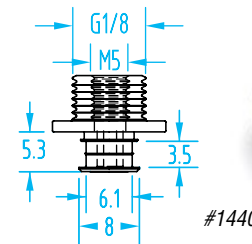

OEM, ShorTec & PIAB – Nipples

(Shown Actual Size)

M3

M5

M5 Female / G1/8" Male

G1/8"

OEM, ShorTec & PIAB – Nipples

(Shown Actual Size)

Nipples

Quick#	Part#	Nipple	Thread	Vacuum Cup Ø	Price
5464	GSF-MN15-M3	Male	M3	2–3mm	\$5.32
688	GSF-NF11-M5	Male	M5	5–7mm	\$2.20
411	GSF-NF1-M5	Male	M5	15mm	\$1.67
1438	GSV-01AB	Male	M5	4–8mm	\$1.36
1439	GSV-01AC	Male	M5	10–15mm	\$1.36
412	GSF-NF2-G8M5	Male/Female	G1/8" /M5	20–30mm	\$5.00
1440	GSV-02AF	Male/Female	G1/8" /M5	20–30mm	\$4.23
5982	F02-G8M	Male	G1/8"	20–30mm	\$2.88
5157	GSV-02AB	Male	G1/8"	20–30mm	\$4.47
5983	F02-G8F	Female	G1/8"	20–30mm	\$2.88
1441	GSV-04AG	Female	G1/8"	30–40mm	\$5.44
413	GSF-NF3-G8	Female	G1/8"	40mm	\$6.25
1442	GSV-05AG	Female	G1/8"	50mm	\$6.70
646	GSF-NF5-G8F	Female	G1/8"	50mm	\$5.50
2172	GSV-07UA	Female	G1/8"	75mm	\$24.85
5984	F03-G4M	Male	G1/4"	30–40mm	\$3.58
5985	F03-G4F	Female	G1/4"	30–40mm	\$3.58
5315	GSV-04AB	Male	G1/4"	35mm	\$5.84
5316	GSV-05AB	Male	G1/4"	50mm	\$7.20
5986	F04-G3M	Male	G3/8"	50mm	\$3.92
5987	F04-G3F	Female	G3/8"	50mm	\$3.92

Reference our Compatibility Chart on pages 310–311 to determine which nipple to use for OEM, ShorTec & PIAB Vacuum Cups!