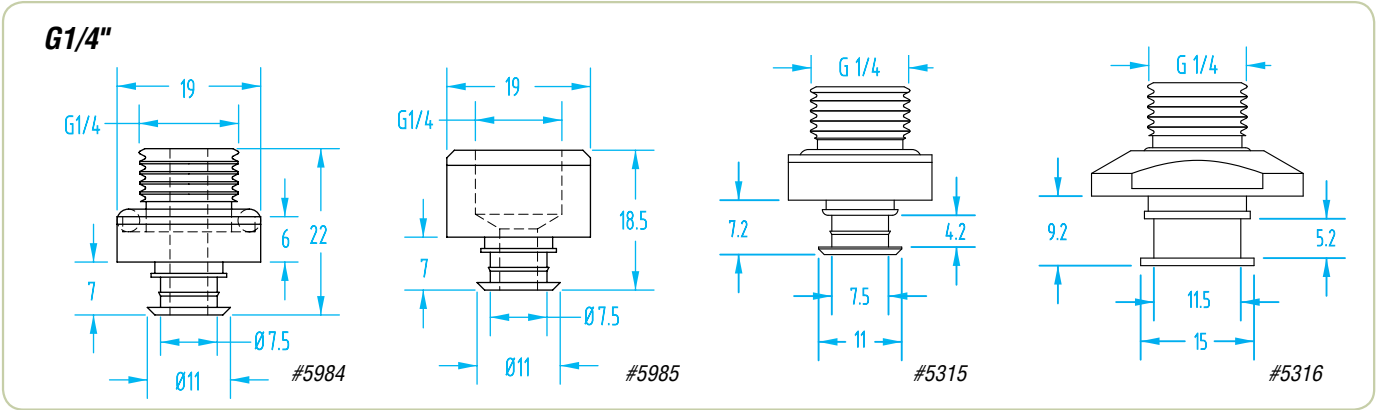

OEM, ShorTec & PIAB – Nipples

(Shown Actual Size)

M3

M5

M5 Female / G1/8" Male

G1/8"

OEM, ShorTec & PIAB – Nipples

(Shown Actual Size)

Nipples

Quick#	Part#	Nipple	Thread	Vacuum Cup Ø	Price
5464	GSF-MN15-M3	Male	M3	2–3mm	\$5.32
688	GSF-NF11-M5	Male	M5	5–7mm	\$2.20
411	GSF-NF1-M5	Male	M5	15mm	\$1.67
1438	GSV-01AB	Male	M5	4–8mm	\$1.36
1439	GSV-01AC	Male	M5	10–15mm	\$1.36
412	GSF-NF2-G8M5	Male/Female	G1/8" /M5	20–30mm	\$5.00
1440	GSV-02AF	Male/Female	G1/8" /M5	20–30mm	\$4.23
5982	F02-G8M	Male	G1/8"	20–30mm	\$2.88
5157	GSV-02AB	Male	G1/8"	20–30mm	\$4.47
5983	F02-G8F	Female	G1/8"	20–30mm	\$2.88
1441	GSV-04AG	Female	G1/8"	30–40mm	\$5.44
413	GSF-NF3-G8	Female	G1/8"	40mm	\$6.25
1442	GSV-05AG	Female	G1/8"	50mm	\$6.70
646	GSF-NF5-G8F	Female	G1/8"	50mm	\$5.50
2172	GSV-07UA	Female	G1/8"	75mm	\$24.85
5984	F03-G4M	Male	G1/4"	30–40mm	\$3.58
5985	F03-G4F	Female	G1/4"	30–40mm	\$3.58
5315	GSV-04AB	Male	G1/4"	35mm	\$5.84
5316	GSV-05AB	Male	G1/4"	50mm	\$7.20
5986	F04-G3M	Male	G3/8"	50mm	\$3.92
5987	F04-G3F	Female	G3/8"	50mm	\$3.92