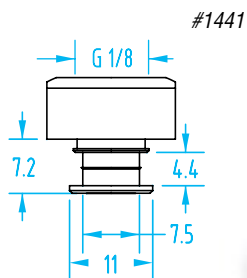

OEM, ShorTec & PIAB – Nipples

(Shown Actual Size)

M3

M5

M5 Female / G1/8" Male

G1/8"

OEM, ShorTec & PIAB – Nipples

(Shown Actual Size)

Nipples

Quick#	Part#	Nipple	Thread	Vacuum Cup Ø	Price
5464	GSF-MN15-M3	Male	M3	2–3mm	\$5.32
688	GSF-NF11-M5	Male	M5	5–7mm	\$2.20
411	GSF-NF1-M5	Male	M5	15mm	\$1.67
1438	GSV-01AB	Male	M5	4–8mm	\$1.36
1439	GSV-01AC	Male	M5	10–15mm	\$1.36
412	GSF-NF2-G8M5	Male/Female	G1/8" /M5	20–30mm	\$5.00
1440	GSV-02AF	Male/Female	G1/8" /M5	20–30mm	\$4.23
5982	F02-G8M	Male	G1/8"	20–30mm	\$2.88
5157	GSV-02AB	Male	G1/8"	20–30mm	\$4.47
5983	F02-G8F	Female	G1/8"	20–30mm	\$2.88
1441	GSV-04AG	Female	G1/8"	30–40mm	\$5.44
413	GSF-NF3-G8	Female	G1/8"	40mm	\$6.25
1442	GSV-05AG	Female	G1/8"	50mm	\$6.70
646	GSF-NF5-G8F	Female	G1/8"	50mm	\$5.50
2172	GSV-07UA	Female	G1/8"	75mm	\$24.85
5984	F03-G4M	Male	G1/4"	30–40mm	\$3.58
5985	F03-G4F	Female	G1/4"	30–40mm	\$3.58
5315	GSV-04AB	Male	G1/4"	35mm	\$5.84
5316	GSV-05AB	Male	G1/4"	50mm	\$7.20
5986	F04-G3M	Male	G3/8"	50mm	\$3.92
5987	F04-G3F	Female	G3/8"	50mm	\$3.92