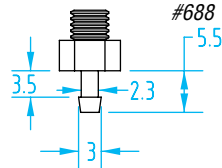

OEM, ShorTec & PIAB – Nipples

(Shown Actual Size)

M3

M5

M5 Female / G1/8" Male

G1/8"

OEM, ShorTec & PIAB – Nipples

(Shown Actual Size)

Nipples

Quick#	Part#	Nipple	Thread	Vacuum Cup Ø	Price
5464	GSF-MN15-M3	Male	M3	2–3mm	\$5.32
688	GSF-NF11-M5	Male	M5	5–7mm	\$2.20
411	GSF-NF1-M5	Male	M5	15mm	\$1.67
1438	GSV-01AB	Male	M5	4–8mm	\$1.36
1439	GSV-01AC	Male	M5	10–15mm	\$1.36
412	GSF-NF2-G8M5	Male/Female	G1/8" /M5	20–30mm	\$5.00
1440	GSV-02AF	Male/Female	G1/8" /M5	20–30mm	\$4.23
5982	F02-G8M	Male	G1/8"	20–30mm	\$2.88
5157	GSV-02AB	Male	G1/8"	20–30mm	\$4.47
5983	F02-G8F	Female	G1/8"	20–30mm	\$2.88
1441	GSV-04AG	Female	G1/8"	30–40mm	\$5.44
413	GSF-NF3-G8	Female	G1/8"	40mm	\$6.25
1442	GSV-05AG	Female	G1/8"	50mm	\$6.70
646	GSF-NF5-G8F	Female	G1/8"	50mm	\$5.50
2172	GSV-07UA	Female	G1/8"	75mm	\$24.85
5984	F03-G4M	Male	G1/4"	30–40mm	\$3.58
5985	F03-G4F	Female	G1/4"	30–40mm	\$3.58
5315	GSV-04AB	Male	G1/4"	35mm	\$5.84
5316	GSV-05AB	Male	G1/4"	50mm	\$7.20
5986	F04-G3M	Male	G3/8"	50mm	\$3.92
5987	F04-G3F	Female	G3/8"	50mm	\$3.92