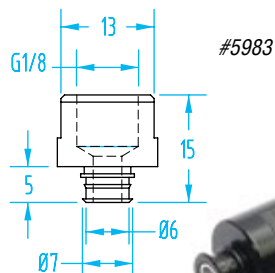

OEM, ShorTec & PIAB – Nipples

(Shown Actual Size)

M3

M5

M5 Female / G1/8" Male

G1/8"

OEM, ShorTec & PIAB – Nipples

(Shown Actual Size)

Nipples

Quick#	Part#	Nipple	Thread	Vacuum Cup Ø	Price
5464	GSF-MN15-M3	Male	M3	2–3mm	\$5.32
688	GSF-NF11-M5	Male	M5	5–7mm	\$2.20
411	GSF-NF1-M5	Male	M5	15mm	\$1.67
1438	GSV-01AB	Male	M5	4–8mm	\$1.36
1439	GSV-01AC	Male	M5	10–15mm	\$1.36
412	GSF-NF2-G8M5	Male/Female	G1/8" /M5	20–30mm	\$5.00
1440	GSV-02AF	Male/Female	G1/8" /M5	20–30mm	\$4.23
5982	F02-G8M	Male	G1/8"	20–30mm	\$2.88
5157	GSV-02AB	Male	G1/8"	20–30mm	\$4.47
5983	F02-G8F	Female	G1/8"	20–30mm	\$2.88
1441	GSV-04AG	Female	G1/8"	30–40mm	\$5.44
413	GSF-NF3-G8	Female	G1/8"	40mm	\$6.25
1442	GSV-05AG	Female	G1/8"	50mm	\$6.70
646	GSF-NF5-G8F	Female	G1/8"	50mm	\$5.50
2172	GSV-07UA	Female	G1/8"	75mm	\$24.85
5984	F03-G4M	Male	G1/4"	30–40mm	\$3.58
5985	F03-G4F	Female	G1/4"	30–40mm	\$3.58
5315	GSV-04AB	Male	G1/4"	35mm	\$5.84
5316	GSV-05AB	Male	G1/4"	50mm	\$7.20
5986	F04-G3M	Male	G3/8"	50mm	\$3.92
5987	F04-G3F	Female	G3/8"	50mm	\$3.92