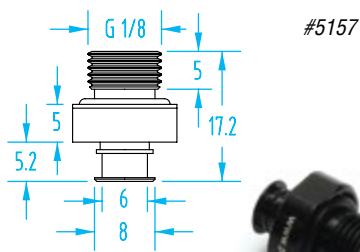

OEM, ShorTec & PIAB – Nipples

(Shown Actual Size)

M3

M5

M5 Female / G1/8" Male

G1/8"

OEM, ShorTec & PIAB – Nipples

(Shown Actual Size)

Nipples

Quick#	Part#	Nipple	Thread	Vacuum Cup Ø	Price
5464	GSF-MN15-M3	Male	M3	2–3mm	\$5.32
688	GSF-NF11-M5	Male	M5	5–7mm	\$2.20
411	GSF-NF1-M5	Male	M5	15mm	\$1.67
1438	GSV-01AB	Male	M5	4–8mm	\$1.36
1439	GSV-01AC	Male	M5	10–15mm	\$1.36
412	GSF-NF2-G8M5	Male/Female	G1/8" /M5	20–30mm	\$5.00
1440	GSV-02AF	Male/Female	G1/8" /M5	20–30mm	\$4.23
5982	F02-G8M	Male	G1/8"	20–30mm	\$2.88
5157	GSV-02AB	Male	G1/8"	20–30mm	\$4.47
5983	F02-G8F	Female	G1/8"	20–30mm	\$2.88
1441	GSV-04AG	Female	G1/8"	30–40mm	\$5.44
413	GSF-NF3-G8	Female	G1/8"	40mm	\$6.25
1442	GSV-05AG	Female	G1/8"	50mm	\$6.70
646	GSF-NF5-G8F	Female	G1/8"	50mm	\$5.50
2172	GSV-07UA	Female	G1/8"	75mm	\$24.85
5984	F03-G4M	Male	G1/4"	30–40mm	\$3.58
5985	F03-G4F	Female	G1/4"	30–40mm	\$3.58
5315	GSV-04AB	Male	G1/4"	35mm	\$5.84
5316	GSV-05AB	Male	G1/4"	50mm	\$7.20
5986	F04-G3M	Male	G3/8"	50mm	\$3.92
5987	F04-G3F	Female	G3/8"	50mm	\$3.92