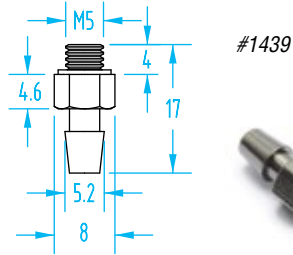

OEM, ShorTec & PIAB – Nipples

(Shown Actual Size)

M3

M5

M5 Female / G1/8" Male

G1/8"

OEM, ShorTec & PIAB – Nipples

(Shown Actual Size)

Nipples

Quick#	Part#	Nipple	Thread	Vacuum Cup Ø	Price
5464	GSF-MN15-M3	Male	M3	2–3mm	\$5.32
688	GSF-NF11-M5	Male	M5	5–7mm	\$2.20
411	GSF-NF1-M5	Male	M5	15mm	\$1.67
1438	GSV-01AB	Male	M5	4–8mm	\$1.36
1439	GSV-01AC	Male	M5	10–15mm	\$1.36
412	GSF-NF2-G8M5	Male/Female	G1/8" /M5	20–30mm	\$5.00
1440	GSV-02AF	Male/Female	G1/8" /M5	20–30mm	\$4.23
5982	F02-G8M	Male	G1/8"	20–30mm	\$2.88
5157	GSV-02AB	Male	G1/8"	20–30mm	\$4.47
5983	F02-G8F	Female	G1/8"	20–30mm	\$2.88
1441	GSV-04AG	Female	G1/8"	30–40mm	\$5.44
413	GSF-NF3-G8	Female	G1/8"	40mm	\$6.25
1442	GSV-05AG	Female	G1/8"	50mm	\$6.70
646	GSF-NF5-G8F	Female	G1/8"	50mm	\$5.50
2172	GSV-07UA	Female	G1/8"	75mm	\$24.85
5984	F03-G4M	Male	G1/4"	30–40mm	\$3.58
5985	F03-G4F	Female	G1/4"	30–40mm	\$3.58
5315	GSV-04AB	Male	G1/4"	35mm	\$5.84
5316	GSV-05AB	Male	G1/4"	50mm	\$7.20
5986	F04-G3M	Male	G3/8"	50mm	\$3.92
5987	F04-G3F	Female	G3/8"	50mm	\$3.92