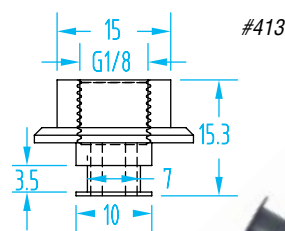

OEM, ShorTec & PIAB – Nipples

(Shown Actual Size)

M3

M5

M5 Female / G1/8" Male

G1/8"

OEM, ShorTec & PIAB – Nipples

(Shown Actual Size)

Nipples

Quick#	Part#	Nipple	Thread	Vacuum Cup Ø	Price
5464	GSF-MN15-M3	Male	M3	2–3mm	\$5.32
688	GSF-NF11-M5	Male	M5	5–7mm	\$2.20
411	GSF-NF1-M5	Male	M5	15mm	\$1.67
1438	GSV-01AB	Male	M5	4–8mm	\$1.36
1439	GSV-01AC	Male	M5	10–15mm	\$1.36
412	GSF-NF2-G8M5	Male/Female	G1/8" /M5	20–30mm	\$5.00
1440	GSV-02AF	Male/Female	G1/8" /M5	20–30mm	\$4.23
5982	F02-G8M	Male	G1/8"	20–30mm	\$2.88
5157	GSV-02AB	Male	G1/8"	20–30mm	\$4.47
5983	F02-G8F	Female	G1/8"	20–30mm	\$2.88
1441	GSV-04AG	Female	G1/8"	30–40mm	\$5.44
413	GSF-NF3-G8	Female	G1/8"	40mm	\$6.25
1442	GSV-05AG	Female	G1/8"	50mm	\$6.70
646	GSF-NF5-G8F	Female	G1/8"	50mm	\$5.50
2172	GSV-07UA	Female	G1/8"	75mm	\$24.85
5984	F03-G4M	Male	G1/4"	30–40mm	\$3.58
5985	F03-G4F	Female	G1/4"	30–40mm	\$3.58
5315	GSV-04AB	Male	G1/4"	35mm	\$5.84
5316	GSV-05AB	Male	G1/4"	50mm	\$7.20
5986	F04-G3M	Male	G3/8"	50mm	\$3.92
5987	F04-G3F	Female	G3/8"	50mm	\$3.92