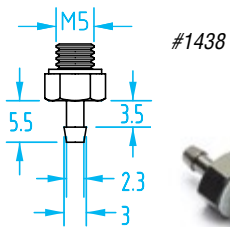

OEM, ShorTec & PIAB – Nipples

(Shown Actual Size)

M3

M5

M5 Female / G1/8" Male

G1/8"

OEM, ShorTec & PIAB – Nipples

(Shown Actual Size)

Nipples

Quick#	Part#	Nipple	Thread	Vacuum Cup Ø	Price
5464	GSF-MN15-M3	Male	M3	2–3mm	\$5.32
688	GSF-NF11-M5	Male	M5	5–7mm	\$2.20
411	GSF-NF1-M5	Male	M5	15mm	\$1.67
1438	GSV-01AB	Male	M5	4–8mm	\$1.36
1439	GSV-01AC	Male	M5	10–15mm	\$1.36
412	GSF-NF2-G8M5	Male/Female	G1/8" /M5	20–30mm	\$5.00
1440	GSV-02AF	Male/Female	G1/8" /M5	20–30mm	\$4.23
5982	F02-G8M	Male	G1/8"	20–30mm	\$2.88
5157	GSV-02AB	Male	G1/8"	20–30mm	\$4.47
5983	F02-G8F	Female	G1/8"	20–30mm	\$2.88
1441	GSV-04AG	Female	G1/8"	30–40mm	\$5.44
413	GSF-NF3-G8	Female	G1/8"	40mm	\$6.25
1442	GSV-05AG	Female	G1/8"	50mm	\$6.70
646	GSF-NF5-G8F	Female	G1/8"	50mm	\$5.50
2172	GSV-07UA	Female	G1/8"	75mm	\$24.85
5984	F03-G4M	Male	G1/4"	30–40mm	\$3.58
5985	F03-G4F	Female	G1/4"	30–40mm	\$3.58
5315	GSV-04AB	Male	G1/4"	35mm	\$5.84
5316	GSV-05AB	Male	G1/4"	50mm	\$7.20
5986	F04-G3M	Male	G3/8"	50mm	\$3.92
5987	F04-G3F	Female	G3/8"	50mm	\$3.92