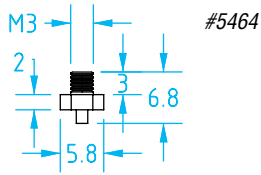

OEM, ShorTec & PIAB – Nipples

(Shown Actual Size)

M3

M5

M5 Female / G1/8" Male

G1/8"

OEM, ShorTec & PIAB – Nipples

(Shown Actual Size)

Nipples

Quick#	Part#	Nipple	Thread	Vacuum Cup Ø	Price
5464	GSF-MN15-M3	Male	M3	2–3mm	\$5.32
688	GSF-NF11-M5	Male	M5	5–7mm	\$2.20
411	GSF-NF1-M5	Male	M5	15mm	\$1.67
1438	GSV-01AB	Male	M5	4–8mm	\$1.36
1439	GSV-01AC	Male	M5	10–15mm	\$1.36
412	GSF-NF2-G8M5	Male/Female	G1/8" /M5	20–30mm	\$5.00
1440	GSV-02AF	Male/Female	G1/8" /M5	20–30mm	\$4.23
5982	F02-G8M	Male	G1/8"	20–30mm	\$2.88
5157	GSV-02AB	Male	G1/8"	20–30mm	\$4.47
5983	F02-G8F	Female	G1/8"	20–30mm	\$2.88
1441	GSV-04AG	Female	G1/8"	30–40mm	\$5.44
413	GSF-NF3-G8	Female	G1/8"	40mm	\$6.25
1442	GSV-05AG	Female	G1/8"	50mm	\$6.70
646	GSF-NF5-G8F	Female	G1/8"	50mm	\$5.50
2172	GSV-07UA	Female	G1/8"	75mm	\$24.85
5984	F03-G4M	Male	G1/4"	30–40mm	\$3.58
5985	F03-G4F	Female	G1/4"	30–40mm	\$3.58
5315	GSV-04AB	Male	G1/4"	35mm	\$5.84
5316	GSV-05AB	Male	G1/4"	50mm	\$7.20
5986	F04-G3M	Male	G3/8"	50mm	\$3.92
5987	F04-G3F	Female	G3/8"	50mm	\$3.92