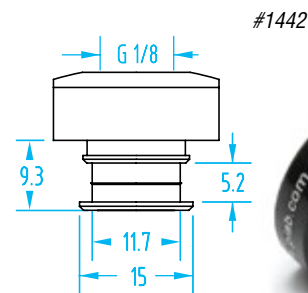

OEM, ShorTec & PIAB – Nipples

(Shown Actual Size)

M3

M5

M5 Female / G1/8" Male

G1/8"

OEM, ShorTec & PIAB – Nipples

(Shown Actual Size)

Nipples

Quick#	Part#	Nipple	Thread	Vacuum Cup Ø	Price
5464	GSF-MN15-M3	Male	M3	2–3mm	\$5.32
688	GSF-NF11-M5	Male	M5	5–7mm	\$2.20
411	GSF-NF1-M5	Male	M5	15mm	\$1.67
1438	GSV-01AB	Male	M5	4–8mm	\$1.36
1439	GSV-01AC	Male	M5	10–15mm	\$1.36
412	GSF-NF2-G8M5	Male/Female	G1/8" /M5	20–30mm	\$5.00
1440	GSV-02AF	Male/Female	G1/8" /M5	20–30mm	\$4.23
5982	F02-G8M	Male	G1/8"	20–30mm	\$2.88
5157	GSV-02AB	Male	G1/8"	20–30mm	\$4.47
5983	F02-G8F	Female	G1/8"	20–30mm	\$2.88
1441	GSV-04AG	Female	G1/8"	30–40mm	\$5.44
413	GSF-NF3-G8	Female	G1/8"	40mm	\$6.25
1442	GSV-05AG	Female	G1/8"	50mm	\$6.70
646	GSF-NF5-G8F	Female	G1/8"	50mm	\$5.50
2172	GSV-07UA	Female	G1/8"	75mm	\$24.85
5984	F03-G4M	Male	G1/4"	30–40mm	\$3.58
5985	F03-G4F	Female	G1/4"	30–40mm	\$3.58
5315	GSV-04AB	Male	G1/4"	35mm	\$5.84
5316	GSV-05AB	Male	G1/4"	50mm	\$7.20
5986	F04-G3M	Male	G3/8"	50mm	\$3.92
5987	F04-G3F	Female	G3/8"	50mm	\$3.92