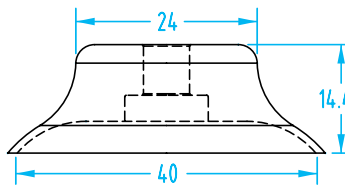

Cup Ø	Material	Quick#	Part#	(Reference)	Price
40mm	SIL	3219	VN1-40-S	PFG-40-SI	$3.27
	HIT	1170	VN1-40-H	PFG-40-U	$5.79
	NIT	3218	VN1-40-N	PFG-40A-NBR	$2.92
Nipple		3292	VSA60	G1/8" Male	$3.17
		5180	VSA60F	G1/8" Female	$3.33

Fittings Available
on page 1037