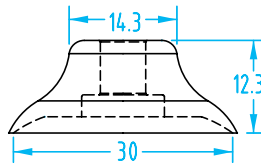

Cup Ø	Material	Quick#	Part#	(Reference)	Price
20mm	SIL	3207	VN1-20-S	PFG-20-SI	\$3.00
	HIT	1167	VN1 20 H	PFG-20-U	\$4.50
	NIT	3206	VN1-20-N	PFG-20A-NBR	\$2.25
Nipple		3291	VSA50	G1/8" Male	\$3.17
		5179	VSA50F	G1/8" Female	\$5.10

>S< Style – Flat

(Shown Actual Size)

Use Quick#s for easy online ordering.

Cup Ø	Material	Quick#	Part#	(Reference)	Price
25mm	SIL	3211	VN1-25-S	PFG-25-SI	\$3.00
	HIT	1168	VN1-25-H	PFG-25-U	\$4.79
	NIT	3210	VN1-25-N	PFG-25A-NBR	\$2.50
Nipple		3292	VSA60	G1/8" Male	\$3.17
		5180	VSA60F	G1/8" Female	\$3.33