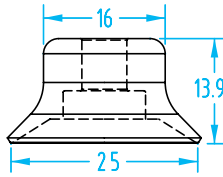

>S< Style – Flat

(Shown Actual Size)

Use Quick#s for easy online ordering.

Cup Ø	Material	Quick#	Part#	(Reference)	Price
25mm	SIL	3211	VN1-25-S	PFG-25-SI	$3.00
	HIT	1168	VN1-25-H	PFG-25-U	$4.79
	NIT	3210	VN1-25-N	PFG-25A-NBR	$2.50
Nipple		3292	VSA60	G1/8" Male	$3.17
		5180	VSA60F	G1/8" Female	$3.33