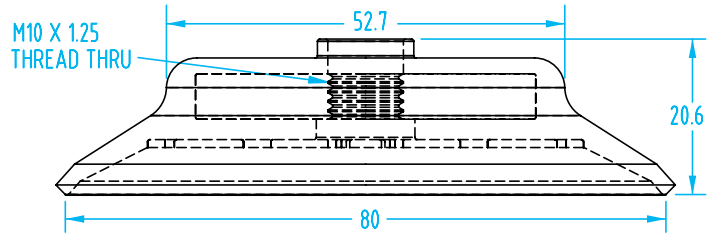

>S< Style – Flat

(Shown Actual Size)

NEW

>S< Style Vacuum Cup Properties

Material	Color	Max Temp.	Durometer
Silicone	Semi-translucent white	482°F	55°
Hithane	Blue	320°F	60°
Nitrile	Black	248°F	55°

Available with Foam Cup, see page 320.

See page 324 for nipple dimensions.

Cup Ø	Material	Quick#	Part#	(Reference)	Price
50mm	SIL	3223	VN1-50-S	PFG-50-SI	\$3.54
	HIT	1171	VN1-50-H	PFG-50-U	\$7.57
	NIT	3222	VN1-50-N	PFG-50A-NBR	\$3.08
Nipple		3294	VSA80	G1/8" Male	\$3.50
		5182	VSA80F	G1/8" Female	\$3.50

>S< Style – Flat

(Shown Actual Size)

Cup Ø	Material	Quick#	Part#	(Reference)	Price
80mm	SIL	3230	VN1-80-S	PFG-80-SI	\$14.00
	HIT	1173	VN1-80-H	PFG-80-U	\$15.50
	NIT	3229	VN1-80-N	PFG-80A-NBR	\$10.50
Nipple		3297	VSA110	G1/4" Male	\$5.32
		5183	VSA110F	G1/4" Female	\$5.32