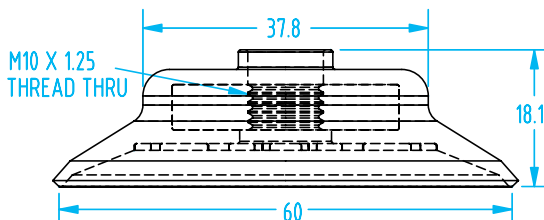

>S< Style – Flat

(Shown Actual Size)

NEW

>S< Style Vacuum Cup Properties

Material	Color	Max Temp.	Durometer
Silicone	Semi-translucent white	482°F	55°
Hithane	Blue	320°F	60°
Nitrile	Black	248°F	55°

Available with Foam Cup, see page 320.

See page 324 for nipple dimensions.

Cup Ø	Material	Quick#	Part#	(Reference)	Price
50mm	SIL	3223	VN1-50-S	PFG-50-SI	\$3.54
	HIT	1171	VN1-50-H	PFG-50-U	\$7.57
	NIT	3222	VN1-50-N	PFG-50A-NBR	\$3.08
Nipple		3294	VSA80	G1/8" Male	\$3.50
		5182	VSA80F	G1/8" Female	\$3.50

>S< Style – Flat

(Shown Actual Size)

Cup Ø	Material	Quick#	Part#	(Reference)	Price
80mm	SIL	3230	VN1-80-S	PFG-80-SI	\$14.00
	HIT	1173	VN1-80-H	PFG-80-U	\$15.50
	NIT	3229	VN1-80-N	PFG-80A-NBR	\$10.50
Nipple		3297	VSA110	G1/4" Male	\$5.32
		5183	VSA110F	G1/4" Female	\$5.32