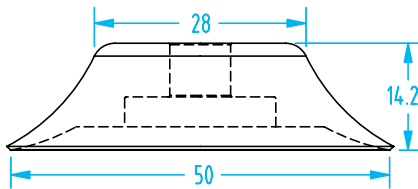

>S< Style – Flat

(Shown Actual Size)

NEW

>S< Style Vacuum Cup Properties

Material	Color	Max Temp.	Durometer
Silicone	Semi-translucent white	482°F	55°
Hithane	Blue	320°F	60°
Nitrile	Black	248°F	55°

Available with Foam Cup, see page 320.

See page 324 for nipple dimensions.

Cup Ø	Material	Quick#	Part#	(Reference)	Price
50mm	SIL	3223	VN1-50-S	PFG-50-SI	\$3.54
	HIT	1171	VN1-50-H	PFG-50-U	\$7.57
	NIT	3222	VN1-50-N	PFG-50A-NBR	\$3.08
Nipple		3294	VSA80	G1/8" Male	\$3.50
		5182	VSA80F	G1/8" Female	\$3.50

>S< Style – Flat

(Shown Actual Size)

Cup Ø	Material	Quick#	Part#	(Reference)	Price
80mm	SIL	3230	VN1-80-S	PFG-80-SI	\$14.00
	HIT	1173	VN1-80-H	PFG-80-U	\$15.50
	NIT	3229	VN1-80-N	PFG-80A-NBR	\$10.50
Nipple		3297	VSA110	G1/4" Male	\$5.32
		5183	VSA110F	G1/4" Female	\$5.32