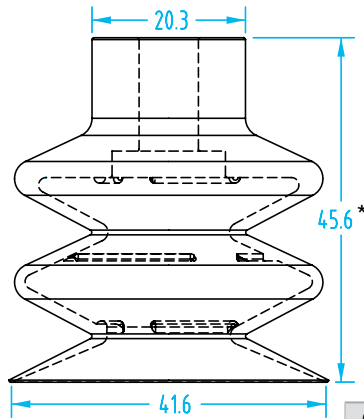

>S< Style – 2.5 Bellows

(Shown Actual Size)

\* 24mm Compressed

Cup Ø	Material	Quick#	Part#	(Reference)	Price
30mm	NIT	3274	VN3-30-N	PCG-30-NBR	\$4.88
	SIL	3275	VN3-30-S	PCG-30-SI	\$6.78
Nipple		5433	GSF-HTN1-G8M	G1/8" Male	\$3.67
		5432	GSF-HTN1-G8F	G1/8" Female	\$4.00

\* 28mm Compressed

Cup Ø	Material	Quick#	Part#	(Reference)	Price
40mm	NIT	3277	VN3-40-N	PCG-40-NBR	\$6.90
	SIL	3278	VN3-40-S	PCG-40-SI	\$8.62
Nipple		5433	GSF-HTN1-G8M	G1/8" Male	\$3.67
		5432	GSF-HTN1-G8F	G1/8" Female	\$4.00