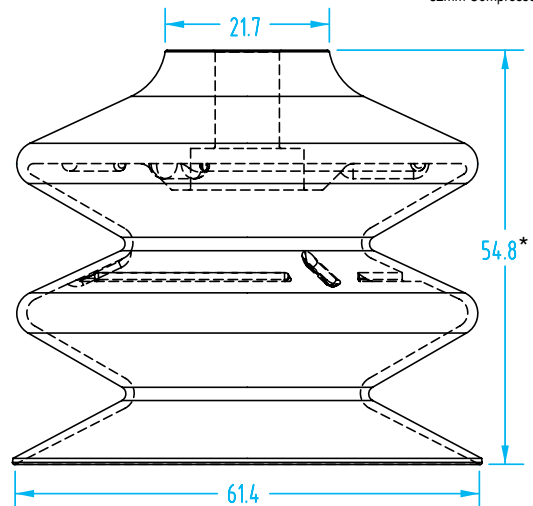

Cup Ø	Material	Quick#	Part#	(Reference)	Price
90mm	NIT	3283	VN3-90-N	PCG-90-NBR	$22.18
	SIL	3284	VN3-90-S	PCG-90-SI	$30.72
Nipple		3296	VSA100	G1/4" Male	$5.06
		1607	GSF-PFN4-G4F	G1/4" Female	$6.42