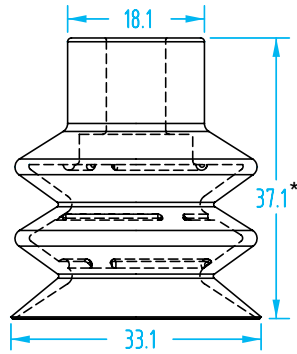

\* 14mm Compressed

Cup Ø	Material	Quick#	Part#	(Reference)	Price
20mm	NIT	3271	VN3-20-N	PCG-20-NBR	\$3.67
	SIL	3272	VN3-20-S	PCG-20-SI	\$4.42
<b>Nipple</b>		1604	GSF-PFN-G8M	G1/8" Male	\$3.80
		1603	GSF-PFN-G8F	G1/8" Female	\$3.80

>S< Style – 2.5 Bellows

(Shown Actual Size)

\* 24mm Compressed

Cup Ø	Material	Quick#	Part#	(Reference)	Price
30mm	NIT	3274	VN3-30-N	PCG-30-NBR	\$4.88
	SIL	3275	VN3-30-S	PCG-30-SI	\$6.78
Nipple		5433	GSF-HTN1-G8M	G1/8" Male	\$3.67
		5432	GSF-HTN1-G8F	G1/8" Female	\$4.00