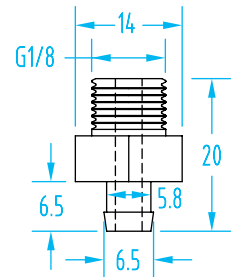

>S< Style – Nipples

(Shown Actual Size)

M5

#3286

#3289

#5178

#3290

G1/8"

#3291

#5179

#3292

#5180

#1604

#1603

#3294

#5182

#5433

#5432

>S< Style – Nipples

(Shown Actual Size)

G1/4"

#3296

#1607

#3297

#5183

Quick#	Part#	Thread	Price
3286	VSA10	M5 Male	\$2.80
3289	VSA30	M5 Male	\$2.80
5178	VSA30F	M5 Female	\$2.80
3290	VSA40	M5 Male	\$1.77
3291	VSA50	G1/8" Male	\$3.17
5179	VSA50F	G1/8" Female	\$5.10
3292	VSA60	G1/8" Male	\$3.17
5180	VSA60F	G1/8" Female	\$3.33
1604	GSF-PFN-G8M	G1/8" Male	\$3.80
1603	GSF-PFN-G8F	G1/8" Female	\$3.80
3294	VSA80	G1/8" Male	\$3.50
5182	VSA80F	G1/8" Female	\$3.50
5433	GSF-HTN1-G8M	G1/8" Male	\$3.67
5432	GSF-HTN1-G8F	G1/8" Female	\$4.00
3296	VSA100	G1/4" Male	\$5.06
1607	GSF-PFN4-G4F	G1/4" Female	\$6.42
3297	VSA110	G1/4" Male	\$5.32
5183	VSA110F	G1/4" Female	\$5.32