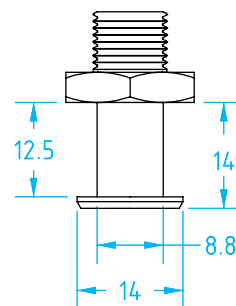

#3291

#5179

#3292

#5180

#1604

#1603

#3294

#5182

#5433

#5432

>S< Style – Nipples

(Shown Actual Size)

G1/4"

#3296

#1607

#3297

#5183

Quick#	Part#	Thread	Price
3286	VSA10	M5 Male	\$2.80
3289	VSA30	M5 Male	\$2.80
5178	VSA30F	M5 Female	\$2.80
3290	VSA40	M5 Male	\$1.77
3291	VSA50	G1/8" Male	\$3.17
5179	VSA50F	G1/8" Female	\$5.10
3292	VSA60	G1/8" Male	\$3.17
5180	VSA60F	G1/8" Female	\$3.33
1604	GSF-PFN-G8M	G1/8" Male	\$3.80
1603	GSF-PFN-G8F	G1/8" Female	\$3.80
3294	VSA80	G1/8" Male	\$3.50
5182	VSA80F	G1/8" Female	\$3.50
5433	GSF-HTN1-G8M	G1/8" Male	\$3.67
5432	GSF-HTN1-G8F	G1/8" Female	\$4.00
3296	VSA100	G1/4" Male	\$5.06
1607	GSF-PFN4-G4F	G1/4" Female	\$6.42
3297	VSA110	G1/4" Male	\$5.32
5183	VSA110F	G1/4" Female	\$5.32