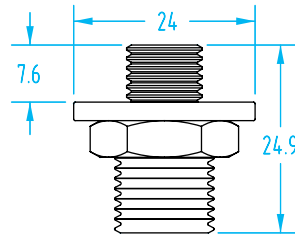

#5433

#5432

>S< Style – Nipples

(Shown Actual Size)

G1/4"

#3296

#1607

#3297

#5183

Quick#	Part#	Thread	Price
3286	VSA10	M5 Male	\$2.80
3289	VSA30	M5 Male	\$2.80
5178	VSA30F	M5 Female	\$2.80
3290	VSA40	M5 Male	\$1.77
3291	VSA50	G1/8" Male	\$3.17
5179	VSA50F	G1/8" Female	\$5.10
3292	VSA60	G1/8" Male	\$3.17
5180	VSA60F	G1/8" Female	\$3.33
1604	GSF-PFN-G8M	G1/8" Male	\$3.80
1603	GSF-PFN-G8F	G1/8" Female	\$3.80
3294	VSA80	G1/8" Male	\$3.50
5182	VSA80F	G1/8" Female	\$3.50
5433	GSF-HTN1-G8M	G1/8" Male	\$3.67
5432	GSF-HTN1-G8F	G1/8" Female	\$4.00
3296	VSA100	G1/4" Male	\$5.06
1607	GSF-PFN4-G4F	G1/4" Female	\$6.42
3297	VSA110	G1/4" Male	\$5.32
5183	VSA110F	G1/4" Female	\$5.32