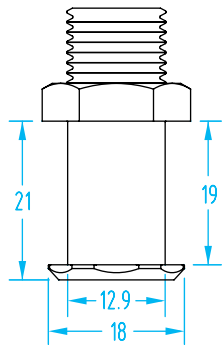

#5433

#5432

>S< Style – Nipples

(Shown Actual Size)

G1/4"

#3296

#1607

#3297

#5183

Quick#	Part#	Thread	Price
3286	VSA10	M5 Male	\$2.80
3289	VSA30	M5 Male	\$2.80
5178	VSA30F	M5 Female	\$2.80
3290	VSA40	M5 Male	\$1.77
3291	VSA50	G1/8" Male	\$3.17
5179	VSA50F	G1/8" Female	\$5.10
3292	VSA60	G1/8" Male	\$3.17
5180	VSA60F	G1/8" Female	\$3.33
1604	GSF-PFN-G8M	G1/8" Male	\$3.80
1603	GSF-PFN-G8F	G1/8" Female	\$3.80
3294	VSA80	G1/8" Male	\$3.50
5182	VSA80F	G1/8" Female	\$3.50
5433	GSF-HTN1-G8M	G1/8" Male	\$3.67
5432	GSF-HTN1-G8F	G1/8" Female	\$4.00
3296	VSA100	G1/4" Male	\$5.06
1607	GSF-PFN4-G4F	G1/4" Female	\$6.42
3297	VSA110	G1/4" Male	\$5.32
5183	VSA110F	G1/4" Female	\$5.32