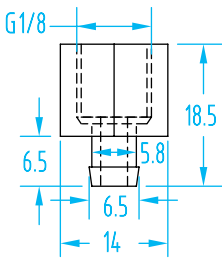

>S< Style – Nipples

(Shown Actual Size)

M5

#3286

#3289

#5178

#3290

G1/8"

#3291

#5179

#3292

#5180

#1604

#1603

#3294

#5182

#5433

#5432

>S< Style – Nipples

(Shown Actual Size)

G1/4"

#3296

#1607

#3297

#5183

Quick#	Part#	Thread	Price
3286	VSA10	M5 Male	\$2.80
3289	VSA30	M5 Male	\$2.80
5178	VSA30F	M5 Female	\$2.80
3290	VSA40	M5 Male	\$1.77
3291	VSA50	G1/8" Male	\$3.17
5179	VSA50F	G1/8" Female	\$5.10
3292	VSA60	G1/8" Male	\$3.17
5180	VSA60F	G1/8" Female	\$3.33
1604	GSF-PFN-G8M	G1/8" Male	\$3.80
1603	GSF-PFN-G8F	G1/8" Female	\$3.80
3294	VSA80	G1/8" Male	\$3.50
5182	VSA80F	G1/8" Female	\$3.50
5433	GSF-HTN1-G8M	G1/8" Male	\$3.67
5432	GSF-HTN1-G8F	G1/8" Female	\$4.00
3296	VSA100	G1/4" Male	\$5.06
1607	GSF-PFN4-G4F	G1/4" Female	\$6.42
3297	VSA110	G1/4" Male	\$5.32
5183	VSA110F	G1/4" Female	\$5.32