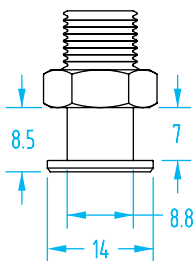

>S< Style – Nipples

(Shown Actual Size)

M5

#3286

#3289

#5178

#3290

G1/8"

#3291

#5179

#3292

#5180

#1604

#1603

#3294

#5182

#5433

#5432

>S< Style – Nipples

(Shown Actual Size)

G1/4"

#3296

#1607

#3297

#5183

Quick#	Part#	Thread	Price
3286	VSA10	M5 Male	\$2.80
3289	VSA30	M5 Male	\$2.80
5178	VSA30F	M5 Female	\$2.80
3290	VSA40	M5 Male	\$1.77
3291	VSA50	G1/8" Male	\$3.17
5179	VSA50F	G1/8" Female	\$5.10
3292	VSA60	G1/8" Male	\$3.17
5180	VSA60F	G1/8" Female	\$3.33
1604	GSF-PFN-G8M	G1/8" Male	\$3.80
1603	GSF-PFN-G8F	G1/8" Female	\$3.80
3294	VSA80	G1/8" Male	\$3.50
5182	VSA80F	G1/8" Female	\$3.50
5433	GSF-HTN1-G8M	G1/8" Male	\$3.67
5432	GSF-HTN1-G8F	G1/8" Female	\$4.00
3296	VSA100	G1/4" Male	\$5.06
1607	GSF-PFN4-G4F	G1/4" Female	\$6.42
3297	VSA110	G1/4" Male	\$5.32
5183	VSA110F	G1/4" Female	\$5.32