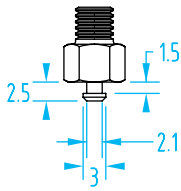

>S< Style – Nipples

(Shown Actual Size)

M5

#3286

#3289

#5178

#3290

G1/8"

#5433

#5432

>S< Style – Nipples

(Shown Actual Size)

G1/4"

#3296

#1607

#3297

#5183

Quick#	Part#	Thread	Price
3286	VSA10	M5 Male	\$2.80
3289	VSA30	M5 Male	\$2.80
5178	VSA30F	M5 Female	\$2.80
3290	VSA40	M5 Male	\$1.77
3291	VSA50	G1/8" Male	\$3.17
5179	VSA50F	G1/8" Female	\$5.10
3292	VSA60	G1/8" Male	\$3.17
5180	VSA60F	G1/8" Female	\$3.33
1604	GSF-PFN-G8M	G1/8" Male	\$3.80
1603	GSF-PFN-G8F	G1/8" Female	\$3.80
3294	VSA80	G1/8" Male	\$3.50
5182	VSA80F	G1/8" Female	\$3.50
5433	GSF-HTN1-G8M	G1/8" Male	\$3.67
5432	GSF-HTN1-G8F	G1/8" Female	\$4.00
3296	VSA100	G1/4" Male	\$5.06
1607	GSF-PFN4-G4F	G1/4" Female	\$6.42
3297	VSA110	G1/4" Male	\$5.32
5183	VSA110F	G1/4" Female	\$5.32