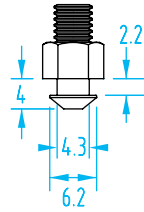

>S< Style – Nipples

(Shown Actual Size)

M5

#3286

#3289

#5178

#3290

G1/8"

#5433

#5432

>S< Style – Nipples

(Shown Actual Size)

G1/4"

#3296

#1607

#3297

#5183

Quick#	Part#	Thread	Price
3286	VSA10	M5 Male	\$2.80
3289	VSA30	M5 Male	\$2.80
5178	VSA30F	M5 Female	\$2.80
3290	VSA40	M5 Male	\$1.77
3291	VSA50	G1/8" Male	\$3.17
5179	VSA50F	G1/8" Female	\$5.10
3292	VSA60	G1/8" Male	\$3.17
5180	VSA60F	G1/8" Female	\$3.33
1604	GSF-PFN-G8M	G1/8" Male	\$3.80
1603	GSF-PFN-G8F	G1/8" Female	\$3.80
3294	VSA80	G1/8" Male	\$3.50
5182	VSA80F	G1/8" Female	\$3.50
5433	GSF-HTN1-G8M	G1/8" Male	\$3.67
5432	GSF-HTN1-G8F	G1/8" Female	\$4.00
3296	VSA100	G1/4" Male	\$5.06
1607	GSF-PFN4-G4F	G1/4" Female	\$6.42
3297	VSA110	G1/4" Male	\$5.32
5183	VSA110F	G1/4" Female	\$5.32