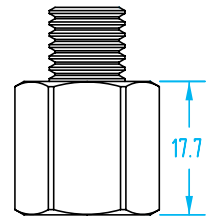

>S< Style – Nipples

(Shown Actual Size)

M5

#3286

#3289

#5178

#3290

G1/8"

#5433

#5432

>S< Style – Nipples

(Shown Actual Size)

G1/4"

#3296

#1607

#3297

#5183

Quick#	Part#	Thread	Price
3286	VSA10	M5 Male	\$2.80
3289	VSA30	M5 Male	\$2.80
5178	VSA30F	M5 Female	\$2.80
3290	VSA40	M5 Male	\$1.77
3291	VSA50	G1/8" Male	\$3.17
5179	VSA50F	G1/8" Female	\$5.10
3292	VSA60	G1/8" Male	\$3.17
5180	VSA60F	G1/8" Female	\$3.33
1604	GSF-PFN-G8M	G1/8" Male	\$3.80
1603	GSF-PFN-G8F	G1/8" Female	\$3.80
3294	VSA80	G1/8" Male	\$3.50
5182	VSA80F	G1/8" Female	\$3.50
5433	GSF-HTN1-G8M	G1/8" Male	\$3.67
5432	GSF-HTN1-G8F	G1/8" Female	\$4.00
3296	VSA100	G1/4" Male	\$5.06
1607	GSF-PFN4-G4F	G1/4" Female	\$6.42
3297	VSA110	G1/4" Male	\$5.32
5183	VSA110F	G1/4" Female	\$5.32