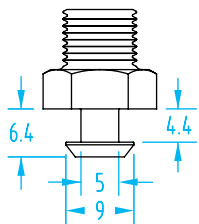

G1/8"

#3291