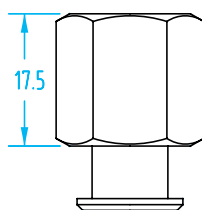

>S< Style – Nipples

(Shown Actual Size)

M5

#3286

#3289

#5178

#3290

G1/8"

#3291

#5179

#3292

#5180

#1604

#1603

#3294

#5182

#5433

#5432

>S< Style – Nipples

(Shown Actual Size)

G1/4"

#3296

#1607

#3297

#5183

Quick#	Part#	Thread	Price
3286	VSA10	M5 Male	\$2.80
3289	VSA30	M5 Male	\$2.80
5178	VSA30F	M5 Female	\$2.80
3290	VSA40	M5 Male	\$1.77
3291	VSA50	G1/8" Male	\$3.17
5179	VSA50F	G1/8" Female	\$5.10
3292	VSA60	G1/8" Male	\$3.17
5180	VSA60F	G1/8" Female	\$3.33
1604	GSF-PFN-G8M	G1/8" Male	\$3.80
1603	GSF-PFN-G8F	G1/8" Female	\$3.80
3294	VSA80	G1/8" Male	\$3.50
5182	VSA80F	G1/8" Female	\$3.50
5433	GSF-HTN1-G8M	G1/8" Male	\$3.67
5432	GSF-HTN1-G8F	G1/8" Female	\$4.00
3296	VSA100	G1/4" Male	\$5.06
1607	GSF-PFN4-G4F	G1/4" Female	\$6.42
3297	VSA110	G1/4" Male	\$5.32
5183	VSA110F	G1/4" Female	\$5.32