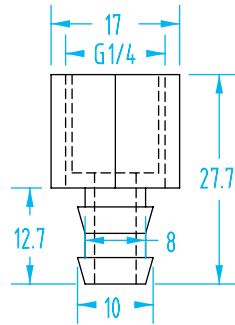

>S< Style – Nipples

(Shown Actual Size)

M5

#3286

#3289

#5178

#3290

G1/8"

#5433

#5432

>S< Style – Nipples

(Shown Actual Size)

G1/4"

#3296

#1607

#3297

#5183

Quick#	Part#	Thread	Price
3286	VSA10	M5 Male	\$2.80
3289	VSA30	M5 Male	\$2.80
5178	VSA30F	M5 Female	\$2.80
3290	VSA40	M5 Male	\$1.77
3291	VSA50	G1/8" Male	\$3.17
5179	VSA50F	G1/8" Female	\$5.10
3292	VSA60	G1/8" Male	\$3.17
5180	VSA60F	G1/8" Female	\$3.33
1604	GSF-PFN-G8M	G1/8" Male	\$3.80
1603	GSF-PFN-G8F	G1/8" Female	\$3.80
3294	VSA80	G1/8" Male	\$3.50
5182	VSA80F	G1/8" Female	\$3.50
5433	GSF-HTN1-G8M	G1/8" Male	\$3.67
5432	GSF-HTN1-G8F	G1/8" Female	\$4.00
3296	VSA100	G1/4" Male	\$5.06
1607	GSF-PFN4-G4F	G1/4" Female	\$6.42
3297	VSA110	G1/4" Male	\$5.32
5183	VSA110F	G1/4" Female	\$5.32