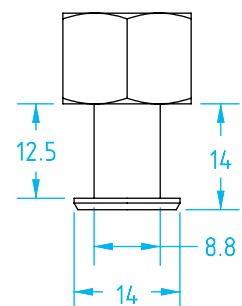

>S< Style – Nipples

(Shown Actual Size)

M5

#3286

#3289

#5178

#3290

G1/8"

#3291

#5179

#3292

#5180

#1604

#1603

#3294

#5182

#5433

#5432

>S< Style – Nipples

(Shown Actual Size)

G1/4"

#3296

#1607

#3297

#5183

Quick#	Part#	Thread	Price
3286	VSA10	M5 Male	\$2.80
3289	VSA30	M5 Male	\$2.80
5178	VSA30F	M5 Female	\$2.80
3290	VSA40	M5 Male	\$1.77
3291	VSA50	G1/8" Male	\$3.17
5179	VSA50F	G1/8" Female	\$5.10
3292	VSA60	G1/8" Male	\$3.17
5180	VSA60F	G1/8" Female	\$3.33
1604	GSF-PFN-G8M	G1/8" Male	\$3.80
1603	GSF-PFN-G8F	G1/8" Female	\$3.80
3294	VSA80	G1/8" Male	\$3.50
5182	VSA80F	G1/8" Female	\$3.50
5433	GSF-HTN1-G8M	G1/8" Male	\$3.67
5432	GSF-HTN1-G8F	G1/8" Female	\$4.00
3296	VSA100	G1/4" Male	\$5.06
1607	GSF-PFN4-G4F	G1/4" Female	\$6.42
3297	VSA110	G1/4" Male	\$5.32
5183	VSA110F	G1/4" Female	\$5.32