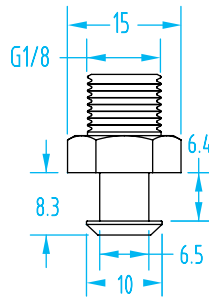

>S< Style – Nipples

(Shown Actual Size)

M5

#3286

#3289

#5178

#3290

G1/8"

#3291

#5179

#3292

#5180

#1604

#1603

#3294

#5182

#5433

#5432