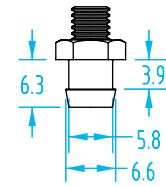

>S< Style – Nipples

(Shown Actual Size)

M5

#3286

#3289

#5178

#3290

G1/8"

#5433

#5432

>S< Style – Nipples

(Shown Actual Size)

G1/4"

#3296

#1607

#3297

#5183

Quick#	Part#	Thread	Price
3286	VSA10	M5 Male	\$2.80
3289	VSA30	M5 Male	\$2.80
5178	VSA30F	M5 Female	\$2.80
3290	VSA40	M5 Male	\$1.77
3291	VSA50	G1/8" Male	\$3.17
5179	VSA50F	G1/8" Female	\$5.10
3292	VSA60	G1/8" Male	\$3.17
5180	VSA60F	G1/8" Female	\$3.33
1604	GSF-PFN-G8M	G1/8" Male	\$3.80
1603	GSF-PFN-G8F	G1/8" Female	\$3.80
3294	VSA80	G1/8" Male	\$3.50
5182	VSA80F	G1/8" Female	\$3.50
5433	GSF-HTN1-G8M	G1/8" Male	\$3.67
5432	GSF-HTN1-G8F	G1/8" Female	\$4.00
3296	VSA100	G1/4" Male	\$5.06
1607	GSF-PFN4-G4F	G1/4" Female	\$6.42
3297	VSA110	G1/4" Male	\$5.32
5183	VSA110F	G1/4" Female	\$5.32