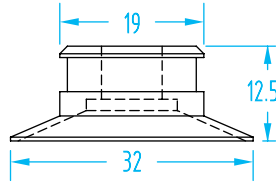

Gimatic® – Flat

(Shown Actual Size)

Gimatic Vacuum Cup Properties

Material	Color	Max Temp.	Durometer
Silicone	Clear	392°F	55°
EPDM	Black	212° F	48°
HNBR	Blue	302° F	60°
Natural Rubber	Green	176°F	53°

- Two styles: flat or with 1.5 bellows.
- Four materials: Silicone, EPDM, HNBR, & Natural Rubber.
- New clear silicone has the same material properties as the previous red cups.
- Non-marking HNBR material has a higher temperature range.
- Call EMI or visit our website for natural rubber cups.
- Diameter from 11mm to 53mm.
- See page 342 for nipple dimensions.

Cup Ø	Quick#	Part#	Reference	Price
11mm	5785	V0111S01	SIL	\$1.77
	5786	V0111E02	EPDM	\$1.58
	2019	V0111H04	HNBR	\$2.93
Nipple	5821	AV01M5F08	Female M5	\$1.90
	5822	AV01M5M08	Male M5	\$1.94
	5825	AV0118F16	Female G1/8"	\$4.08
	5826	AV0118M13	Male G1/8"	\$5.12

Cup Ø	Quick#	Part#	Reference	Price
16mm	5788	V0116S01	SIL	\$1.79
	5789	V0116E02	EPDM	\$1.61
	2020	V0116H04	HNBR	\$3.07
	Nipple	5821	AV01M5F08	Female M5
5822		AV01M5M08	Male M5	\$1.94
5825		AV0118F16	Female G1/8"	\$4.08
5826		AV0118M13	Male G1/8"	\$5.12

Gimatic® – Flat

(Shown Actual Size)

Cup Ø	Quick#	Part#	Reference	Price
33mm	5794	V0133S01	SIL	\$2.00
	5795	V0133E02	EPDM	\$1.72
	2022	V0133H04	HNBR	\$3.49
Nipple	5823	AV0118F12	Female G1/8"	\$1.97
	5824	AV0118M12	Male G1/8"	\$2.05
	5827	AV0118F16	Female G1/8"	\$2.35
	5828	AV0118M16	Male G1/8"	\$2.44
	5829	AV0114F16	Female G1/4"	\$2.35
	5830	AV0114M16	Male G1/4"	\$2.46