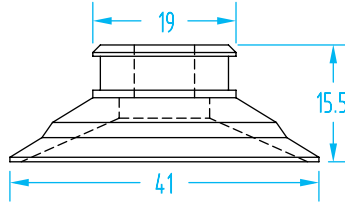

Cup Ø	Quick#	Part#	Reference	Price
16mm	5788	V0116S01	SIL	\$1.79
	5789	V0116E02	EPDM	\$1.61
	2020	V0116H04	HNBR	\$3.07
	Nipple	5821	AV01M5F08	Female M5
5822		AV01M5M08	Male M5	\$1.94
5825		AV0118F16	Female G1/8"	\$4.08
5826		AV0118M13	Male G1/8"	\$5.12

Cup Ø	Quick#	Part#	Reference	Price
22mm	5791	V0122S01	SIL	\$1.86
	5792	V0122E02	EPDM	\$1.65
	2021	V0122H04	HNBR	\$3.49
Nipple	5823	AV0118F12	Female G1/8"	\$1.97
	5824	AV0118M12	Male G1/8"	\$2.05
	5827	AV0118F16	Female G1/8"	\$2.35
	5828	AV0118M16	Male G1/8"	\$2.44

Gimatic® – Flat

(Shown Actual Size)

Cup Ø	Quick#	Part#	Reference	Price
33mm	5794	V0133S01	SIL	\$2.00
	5795	V0133E02	EPDM	\$1.72
	2022	V0133H04	HNBR	\$3.49
Nipple	5823	AV0118F12	Female G1/8"	\$1.97
	5824	AV0118M12	Male G1/8"	\$2.05
	5827	AV0118F16	Female G1/8"	\$2.35
	5828	AV0118M16	Male G1/8"	\$2.44
	5829	AV0114F16	Female G1/4"	\$2.35
	5830	AV0114M16	Male G1/4"	\$2.46