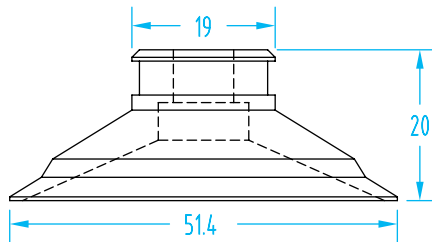

Gimatic® – Flat

(Shown Actual Size)

Cup Ø	Quick#	Part#	Reference	Price
33mm	5794	V0133S01	SIL	\$2.00
	5795	V0133E02	EPDM	\$1.72
	2022	V0133H04	HNBR	\$3.49
Nipple	5823	AV0118F12	Female G1/8"	\$1.97
	5824	AV0118M12	Male G1/8"	\$2.05
	5827	AV0118F16	Female G1/8"	\$2.35
	5828	AV0118M16	Male G1/8"	\$2.44
	5829	AV0114F16	Female G1/4"	\$2.35
	5830	AV0114M16	Male G1/4"	\$2.46

Cup Ø	Quick#	Part#	Reference	Price
42mm	5797	V0142S01	SIL	\$2.84
	5798	V0142E02	EPDM	\$2.30
	2023	V0142H04	HNBR	\$5.58
Nipple	5823	AV0118F12	Female G1/8"	\$1.97
	5824	AV0118M12	Male G1/8"	\$2.05
	5827	AV0118F16	Female G1/8"	\$2.35
	5828	AV0118M16	Male G1/8"	\$2.44
	5829	AV0114F16	Female G1/4"	\$2.35
	5830	AV0114M16	Male G1/4"	\$2.46