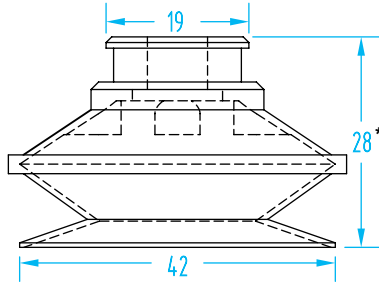

Gimatic® – 1.5 Bellows

(Shown Actual Size)