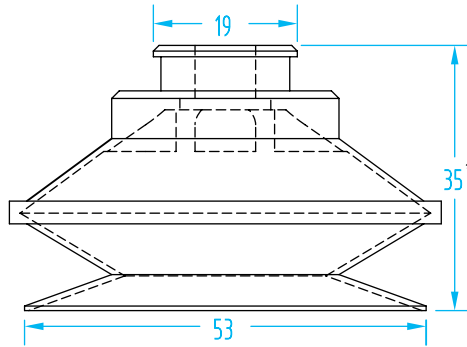

Gimatic® – 1.5 Bellows

(Shown Actual Size)

* 14.5mm Compressed

Cup Ø	Quick#	Part#	Reference	Price
42mm	5815	V0242S01	SIL	\$4.77
	5816	V0242E02	EPDM	\$3.72
	2029	V0242H04	HNBR	\$10.33
Nipple	5823	AV0118F12	Female G1/8"	\$1.97
	5824	AV0118M12	Male G1/8"	\$2.05
	5827	AV0118F16	Female G1/8"	\$2.35
	5828	AV0118M16	Male G1/8"	\$2.44
	5829	AV0114F16	Female G1/4"	\$2.35
	5830	AV0114M16	Male G1/4"	\$2.46

* 17.8mm Compressed

Cup Ø	Quick#	Part#	Reference	Price
53mm	5818	V0253S01	SIL	\$6.75
	5819	V0253E02	EPDM	\$4.86
	2030	V0253H04	HNBR	\$10.75
Nipple	5823	AV0118F12	Female G1/8"	\$1.97
	5824	AV0118M12	Male G1/8"	\$2.05
	5827	AV0118F16	Female G1/8"	\$2.35
	5828	AV0118M16	Male G1/8"	\$2.44
	5829	AV0114F16	Female G1/4"	\$2.35
	5830	AV0114M16	Male G1/4"	\$2.46