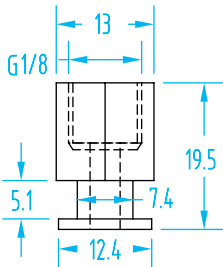

| Cup Ø | Material | Quick# | Part# | Price |
|-------|--------------|--------|-----------|--------|
| 20mm | Silicone | 347 | GSV-FS-20 | \$4.50 |
| | Polyurethane | 1552 | GSV-FP-20 | \$8.20 |

| Cup Ø | Material | Quick# | Part# | Price |
|-------|--------------|--------|-----------|--------|
| 25mm | Silicone | 348 | GSV-FS-25 | \$4.70 |
| | Polyurethane | 1553 | GSV-FP-25 | \$8.40 |

| Cup Ø | Material | Quick# | Part# | Price |
|-------|--------------|--------|-----------|--------|
| 30mm | Silicone | 349 | GSV-FS-30 | \$5.00 |
| | Polyurethane | 1554 | GSV-FP-30 | \$8.90 |

One-Nipple-Size-Fits-All

(Shown Actual Size)

| Cup Ø | Material | Quick# | Part# | Price |
|-------|--------------|--------|-----------|---------|
| 40mm | Silicone | 350 | GSV-FS-40 | \$5.90 |
| | Polyurethane | 1555 | GSV-FP-40 | \$11.10 |

All vacuum cups on these two pages fit these integrated nipple suspensions.

Suspensions

| Quick# | Part# | Stroke | Weight | Price |
|--------|---------------|--------|--------|---------|
| 332 | GSS-65N-M10M5 | 10mm | 41g | \$21.00 |
| 456 | GSS-65N-G8M5 | 10mm | 39g | \$21.00 |
| 1823 | GSS-75L-M16N | 20mm | 20g | \$23.78 |