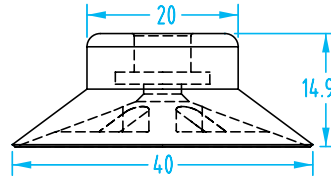

| Cup Ø | Material | Quick# | Part# | Price |
|-------|--------------|--------|-----------|--------|
| 20mm | Silicone | 347 | GSV-FS-20 | \$4.50 |
| | Polyurethane | 1552 | GSV-FP-20 | \$8.20 |

| Cup Ø | Material | Quick# | Part# | Price |
|-------|--------------|--------|-----------|--------|
| 25mm | Silicone | 348 | GSV-FS-25 | \$4.70 |
| | Polyurethane | 1553 | GSV-FP-25 | \$8.40 |

| Cup Ø | Material | Quick# | Part# | Price |
|-------|--------------|--------|-----------|--------|
| 30mm | Silicone | 349 | GSV-FS-30 | \$5.00 |
| | Polyurethane | 1554 | GSV-FP-30 | \$8.90 |

One-Nipple-Size-Fits-All

(Shown Actual Size)

| Cup Ø | Material | Quick# | Part# | Price |
|-------|--------------|--------|-----------|---------|
| 40mm | Silicone | 350 | GSV-FS-40 | \$5.90 |
| | Polyurethane | 1555 | GSV-FP-40 | \$11.10 |