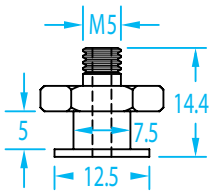

Apex® – One-Nipple-Size-Fits-All

(Shown Actual Size)

Vacuum Cup Properties

Material	Color	Max Temp.	Durometer
Silicone	Semi-translucent white	392°F	50°

Quick#	Part#	Pad øD	Price
1885	GSV-FSAX-10	10mm	\$3.13

Quick#	Part#	Pad øD	Price
1890	GSV-FSAX-40	40mm	\$3.67

Apex® – One-Nipple-Size-Fits-All

(Shown Actual Size)

Use Quick#s for easy online ordering.

Quick#	Part#	Pad øD	Price
1891	GSV-FSAX-50	50mm	\$4.20

**One nipple size, five thread options.
All vacuum cups on these two pages use the same nipple size!**

#326
Female M5
Male G1/8"

#343
Female G1/8"

#344
Female M8

Nipples

Quick#	Part#	Nipple	Thread	Pad øD	Price
325	GSF-VPN-M5	Male	M5	5-50mm	\$2.00
326	GSF-VPN-G8	Male-Female	G1/8"-M5	5-50mm	\$2.50
343	GSF-VPN-G8F	Female	G1/8"	5-50mm	\$4.84
344	GSF-VPN-M8F	Female	M8	5-50mm	\$4.84