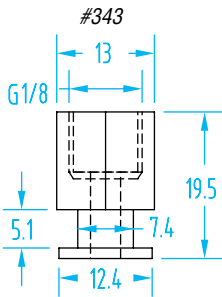

Quick#	Part#	Pad øD	Price
1890	GSV-FSAX-40	40mm	\$3.67

Apex® – One-Nipple-Size-Fits-All

(Shown Actual Size)

Use Quick#s for easy online ordering.

Quick#	Part#	Pad øD	Price
1891	GSV-FSAX-50	50mm	\$4.20

**One nipple size, five thread options.
All vacuum cups on these two pages use the same nipple size!**

#326
Female M5
Male G1/8"

#343
Female G1/8"

#344
Female M8

Nipples

Quick#	Part#	Nipple	Thread	Pad øD	Price
325	GSF-VPN-M5	Male	M5	5-50mm	\$2.00
326	GSF-VPN-G8	Male-Female	G1/8"-M5	5-50mm	\$2.50
343	GSF-VPN-G8F	Female	G1/8"	5-50mm	\$4.84
344	GSF-VPN-M8F	Female	M8	5-50mm	\$4.84