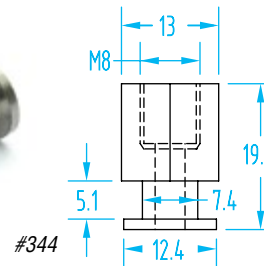

Apex® – One-Nipple-Size-Fits-All

(Shown Actual Size)

Vacuum Cup Properties

Material	Color	Max Temp.	Durometer
Silicone	Semi-translucent white	392°F	50°

Quick#	Part#	Pad øD	Price
1885	GSV-FSAX-10	10mm	\$3.13

Quick#	Part#	Pad øD	Price
1890	GSV-FSAX-40	40mm	\$3.67

Apex® – One-Nipple-Size-Fits-All

(Shown Actual Size)

Use Quick#s for easy online ordering.

Quick#	Part#	Pad øD	Price
1891	GSV-FSAX-50	50mm	\$4.20

**One nipple size, five thread options.
All vacuum cups on these two pages use the same nipple size!**

#326
Female M5
Male G1/8"

#343
Female G1/8"

#344
Female M8

Nipples

Quick#	Part#	Nipple	Thread	Pad øD	Price
325	GSF-VPN-M5	Male	M5	5-50mm	\$2.00
326	GSF-VPN-G8	Male-Female	G1/8"-M5	5-50mm	\$2.50
343	GSF-VPN-G8F	Female	G1/8"	5-50mm	\$4.84
344	GSF-VPN-M8F	Female	M8	5-50mm	\$4.84