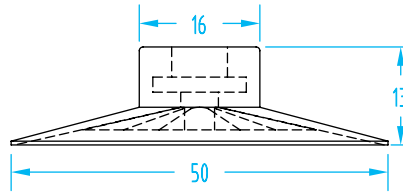

Apex® – One-Nipple-Size-Fits-All

(Shown Actual Size)

Vacuum Cup Properties

Material	Color	Max Temp.	Durometer
Silicone	Semi-translucent white	392°F	50°

Quick#	Part#	Pad øD	Price
1885	GSV-FSAX-10	10mm	\$3.13

Quick#	Part#	Pad øD	Price
1886	GSV-FSAX-15	15mm	\$3.13

Quick#	Part#	Pad øD	Price
1887	GSV-FSAX-20	20mm	\$3.13

Quick#	Part#	Pad øD	Price
1888	GSV-FSAX-25	25mm	\$3.13

Quick#	Part#	Pad øD	Price
1889	GSV-FSAX-30	30mm	\$3.67

Quick#	Part#	Pad øD	Price
1890	GSV-FSAX-40	40mm	\$3.67

Apex® – One-Nipple-Size-Fits-All

(Shown Actual Size)

Use Quick#s for easy online ordering.

Quick#	Part#	Pad øD	Price
1891	GSV-FSAX-50	50mm	\$4.20

**One nipple size, five thread options.
All vacuum cups on these two pages use the same nipple size!**