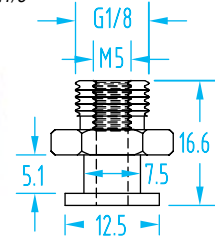

Apex® – One-Nipple-Size-Fits-All

(Shown Actual Size)

Vacuum Cup Properties

Material	Color	Max Temp.	Durometer
Silicone	Semi-translucent white	392°F	50°

Quick#	Part#	Pad øD	Price
1885	GSV-FSAX-10	10mm	\$3.13

Quick#	Part#	Pad øD	Price
1890	GSV-FSAX-40	40mm	\$3.67

Apex® – One-Nipple-Size-Fits-All

(Shown Actual Size)

Use Quick#s for easy online ordering.

Quick#	Part#	Pad øD	Price
1891	GSV-FSAX-50	50mm	\$4.20

**One nipple size, five thread options.
All vacuum cups on these two pages use the same nipple size!**

#326
Female M5
Male G1/8"

#343
Female G1/8"

#344
Female M8

Nipples

Quick#	Part#	Nipple	Thread	Pad øD	Price
325	GSF-VPN-M5	Male	M5	5-50mm	\$2.00
326	GSF-VPN-G8	Male-Female	G1/8"-M5	5-50mm	\$2.50
343	GSF-VPN-G8F	Female	G1/8"	5-50mm	\$4.84
344	GSF-VPN-M8F	Female	M8	5-50mm	\$4.84