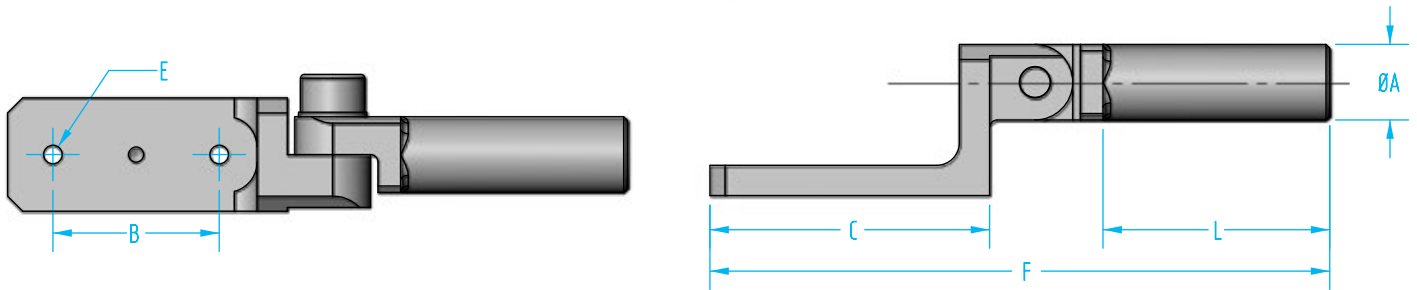

Compact Cylinder Mounting Brackets

Swivel Gripper Arm for Compact Cylinders

Quick#	Part#	>ASS< #	Price	Use with:	ØA	B	C	E	F	L	Wt.
3355	GAZ-S-12-10-30	1-720-04-00	\$41.50	Compact Cylinders with 12mm bore	10	22	37	M3	82	30	17g
3356	GAZ-S-12-10-60	1-720-07-00	\$44.00						112	60	20g
3357	GAZ-S-12-10-90	1-720-10-00	\$46.00						142	90	24g
3358	GAZ-S-12-14-40	1-720-13-00	\$48.00	Compact Cylinders with 12mm bore	14	22	37	M3	97	40	38g
3359	GAZ-S-12-14-80	1-720-16-00	\$50.50						137	80	46g
3360	GAZ-S-12-14-120	1-720-19-00	\$53.00						177	120	55g
3361	GAZ-S-20-20-50	1-720-22-00	\$59.00	Compact Cylinders with 20mm bore	20	36	52	M5	129.5	50	80g
3362	GAZ-S-20-20-100	1-720-25-00	\$61.00						179.5	100	96g
3363	GAZ-S-20-20-150	1-720-28-00	\$62.50						229.5	150	111g
3364	GAZ-S-32-20-50	1-720-31-00	\$64.00	Compact Cylinders with 32mm bore	20	48	66	M5	143.5	50	86g
3365	GAZ-S-32-20-100	1-720-34-00	\$69.00						193.5	100	101g
3366	GAZ-S-32-20-150	1-720-37-00	\$72.00						243.5	150	117g

3-Wire Sensors for SMC Cylinders

Quick#	Part#	Price	Operation
5430	D-M9PL	\$33.70	PNP, Straight with 3m lead
2412	D-M9NL	\$33.70	NPN, Straight with 3m lead
5497	D-M9P SAPC	\$42.06	PNP, Straight 0.5m long with M8 connector
5498	D-M9N SAPC	\$42.06	NPN, Straight 0.5m long with M8 connector