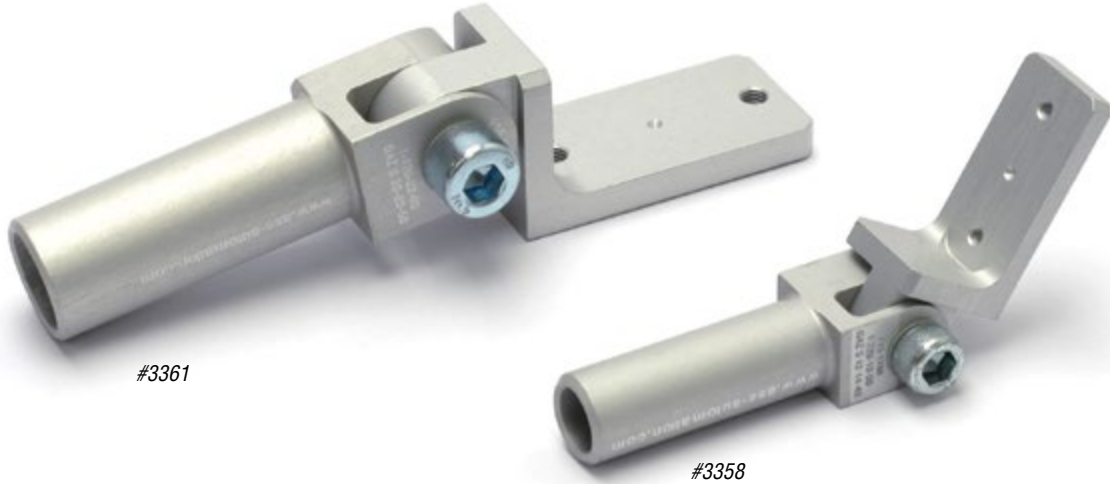

Compact Cylinder Mounting Brackets

Swivel Gripper Arm for Compact Cylinders

Quick#	Part#	>ASS< #	Price	Use with:	ØA	B	C	E	F	L	Wt.
3355	GAZ-S-12-10-30	1-720-04-00	\$41.50	Compact Cylinders with 12mm bore	10	22	37	M3	82	30	17g
3356	GAZ-S-12-10-60	1-720-07-00	\$44.00						112	60	20g
3357	GAZ-S-12-10-90	1-720-10-00	\$46.00						142	90	24g
3358	GAZ-S-12-14-40	1-720-13-00	\$48.00	Compact Cylinders with 12mm bore	14	22	37	M3	97	40	38g
3359	GAZ-S-12-14-80	1-720-16-00	\$50.50						137	80	46g
3360	GAZ-S-12-14-120	1-720-19-00	\$53.00						177	120	55g
3361	GAZ-S-20-20-50	1-720-22-00	\$59.00	Compact Cylinders with 20mm bore	20	36	52	M5	129.5	50	80g
3362	GAZ-S-20-20-100	1-720-25-00	\$61.00						179.5	100	96g
3363	GAZ-S-20-20-150	1-720-28-00	\$62.50						229.5	150	111g
3364	GAZ-S-32-20-50	1-720-31-00	\$64.00	Compact Cylinders with 32mm bore	20	48	66	M5	143.5	50	86g
3365	GAZ-S-32-20-100	1-720-34-00	\$69.00						193.5	100	101g
3366	GAZ-S-32-20-150	1-720-37-00	\$72.00						243.5	150	117g

3-Wire Sensors for SMC Cylinders

Quick#	Part#	Price	Operation
5430	D-M9PL	\$33.70	PNP, Straight with 3m lead
2412	D-M9NL	\$33.70	NPN, Straight with 3m lead
5497	D-M9P SAPC	\$42.06	PNP, Straight 0.5m long with M8 connector
5498	D-M9N SAPC	\$42.06	NPN, Straight 0.5m long with M8 connector