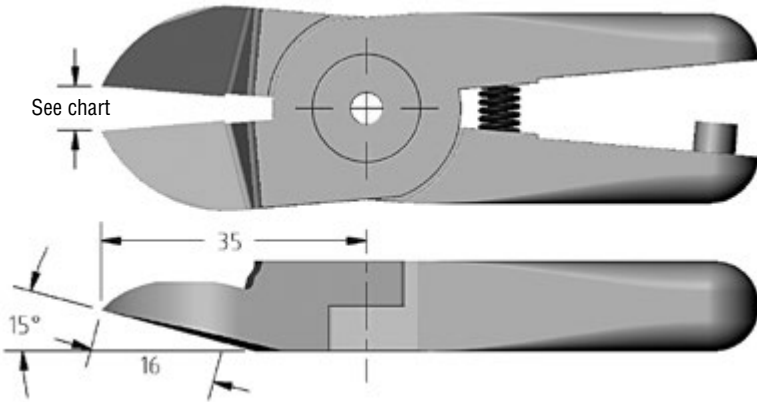

Size 10 Blades

(Dimensioned drawings shown full scale)

Vessel

Quick#	Part#	Price	Ø Sprue	Wt.
604	GSN-N10L-AP	\$100.00	3mm	114g
Replacement Spring				
1283	SPR-03	\$1.90		

Size 10 Nipper Body Tip to Tip Opening*

Vessel	Gimatic	Swanstrom	Nile	OEM
5.5mm	6mm	6mm	No	6mm

Swanstrom

Quick#	Part#	Price	Ø Sprue	Wt.
1004	X-10-ST	\$70.00	3mm	110g
Replacement Spring				
1099	GSN-SPR-029	\$0.92		

Size 10 Nipper Body Tip to Tip Opening*

Vessel	Gimatic	Swanstrom	Nile	OEM
4.5mm	5mm	5mm	No	5mm

Gimatic

Quick#	Part#	Price	Ø Sprue	Wt.
5027	GN10LAP	\$98.00	3mm	116g
Replacement Spring				
1283	SPR-03	\$1.90		

Size 10 Nipper Body Tip to Tip Opening*

Vessel	Gimatic	Swanstrom	Nile	OEM
5.5mm	5mm	4mm	No	5mm

Vessel

Quick#	Part#	Price	Ø Sprue	Wt.
605	GSN-N10L-PF	\$115.00	4mm	112g
Replacement Spring				
1283	SPR-03	\$1.90		

Size 10 Nipper Body Tip to Tip Opening*