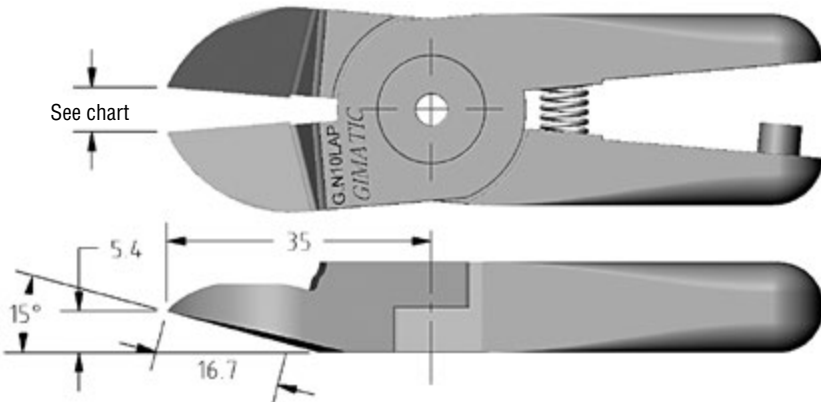

Size 10 Blades

(Dimensioned drawings shown full scale)

Vessel

Quick#	Part#	Price	Ø Sprue	Wt.
604	GSN-N10L-AP	\$100.00	3mm	114g
Replacement Spring				
1283	SPR-03	\$1.90		

Size 10 Nipper Body Tip to Tip Opening*

Vessel	Gimatic	Swanstrom	Nile	OEM
5.5mm	6mm	6mm	No	6mm

Swanstrom

Quick#	Part#	Price	Ø Sprue	Wt.
1004	X-10-ST	\$70.00	3mm	110g
Replacement Spring				
1099	GSN-SPR-029	\$0.92		

Size 10 Nipper Body Tip to Tip Opening*

Vessel	Gimatic	Swanstrom	Nile	OEM
4.5mm	5mm	5mm	No	5mm

Gimatic

Quick#	Part#	Price	Ø Sprue	Wt.
5027	GN10LAP	\$98.00	3mm	116g
Replacement Spring				
1283	SPR-03	\$1.90		

Size 10 Nipper Body Tip to Tip Opening*

Vessel	Gimatic	Swanstrom	Nile	OEM
5.5mm	5mm	4mm	No	5mm

Vessel

Quick#	Part#	Price	Ø Sprue	Wt.
605	GSN-N10L-PF	\$115.00	4mm	112g
Replacement Spring				
1283	SPR-03	\$1.90		

Size 10 Nipper Body Tip to Tip Opening*