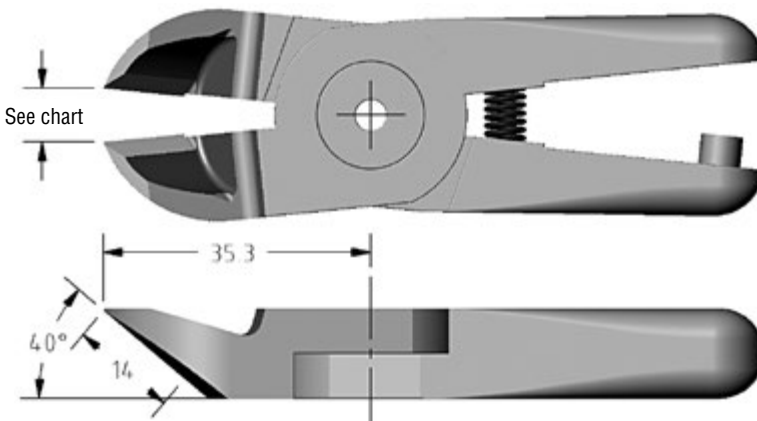

Size 10 Blades

(Dimensioned drawings shown full scale)

Vessel

Quick#	Part#	Price	Ø Sprue	Wt.
604	GSN-N10L-AP	\$100.00	3mm	114g
Replacement Spring				
1283	SPR-03	\$1.90		

Size 10 Nipper Body Tip to Tip Opening*

Vessel	Gimatic	Swanstrom	Nile	OEM
5.5mm	6mm	6mm	No	6mm

Swanstrom

Quick#	Part#	Price	Ø Sprue	Wt.
1004	X-10-ST	\$70.00	3mm	110g
Replacement Spring				
1099	GSN-SPR-029	\$0.92		

Size 10 Nipper Body Tip to Tip Opening*

Vessel	Gimatic	Swanstrom	Nile	OEM
4.5mm	5mm	5mm	No	5mm

Gimatic

Quick#	Part#	Price	Ø Sprue	Wt.
5027	GN10LAP	\$98.00	3mm	116g
Replacement Spring				
1283	SPR-03	\$1.90		

Size 10 Nipper Body Tip to Tip Opening*

Vessel	Gimatic	Swanstrom	Nile	OEM
5.5mm	5mm	4mm	No	5mm

Vessel

Quick#	Part#	Price	Ø Sprue	Wt.
605	GSN-N10L-PF	\$115.00	4mm	112g
Replacement Spring				
1283	SPR-03	\$1.90		

Size 10 Nipper Body Tip to Tip Opening*