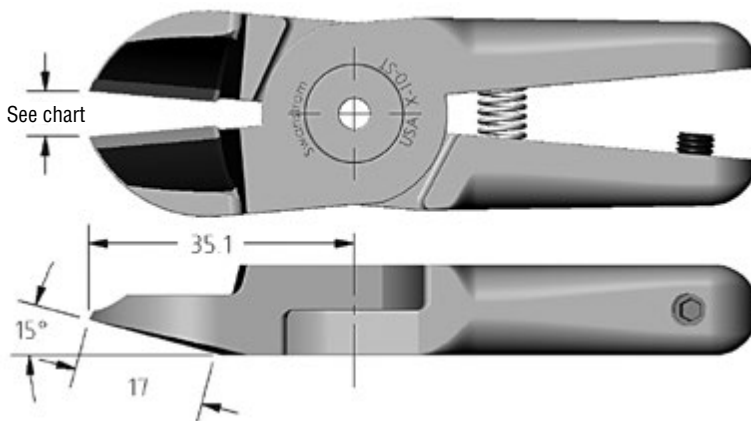

Size 10 Blades

(Dimensioned drawings shown full scale)

Vessel

Quick#	Part#	Price	Ø Sprue	Wt.
604	GSN-N10L-AP	\$100.00	3mm	114g
Replacement Spring				
1283	SPR-03	\$1.90		

Size 10 Nipper Body Tip to Tip Opening*

Vessel	Gimatic	Swanstrom	Nile	OEM
5.5mm	6mm	6mm	No	6mm

Swanstrom

Quick#	Part#	Price	Ø Sprue	Wt.
1004	X-10-ST	\$70.00	3mm	110g
Replacement Spring				
1099	GSN-SPR-029	\$0.92		

Size 10 Nipper Body Tip to Tip Opening*

Vessel	Gimatic	Swanstrom	Nile	OEM
4.5mm	5mm	5mm	No	5mm

Gimatic

Quick#	Part#	Price	Ø Sprue	Wt.
5027	GN10LAP	\$98.00	3mm	116g
Replacement Spring				
1283	SPR-03	\$1.90		

Size 10 Nipper Body Tip to Tip Opening*

Vessel	Gimatic	Swanstrom	Nile	OEM
5.5mm	5mm	4mm	No	5mm

Vessel

Quick#	Part#	Price	Ø Sprue	Wt.
605	GSN-N10L-PF	\$115.00	4mm	112g
Replacement Spring				
1283	SPR-03	\$1.90		

Size 10 Nipper Body Tip to Tip Opening*