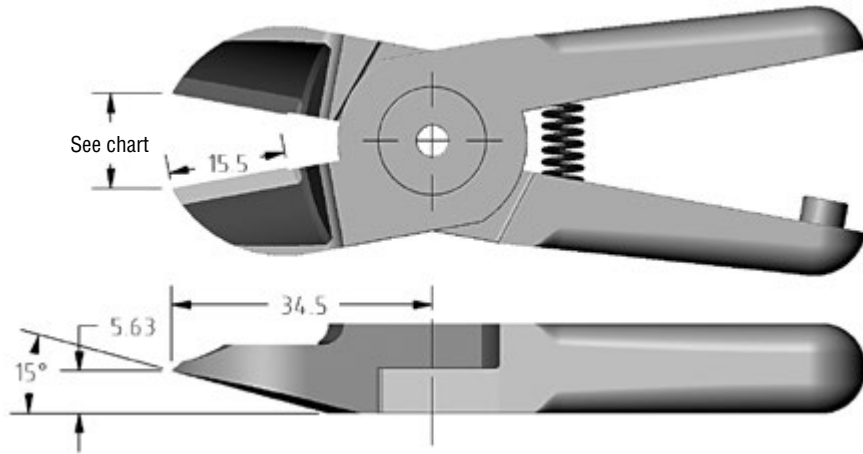

Size 20 Nipper Blades

(Dimensioned drawings shown full scale)

Vessel

Quick#	Part#	Price	Ø Sprue	Wt.
607	GSN-N20-AP	\$99.00	7mm	116g
Replacement Spring				
1283	SPR-03	\$1.90		

Size 20 Nipper Body Tip to Tip Opening*

Vessel	Gimatic	Swanstrom	Nile	OEM
12mm	11.5mm	12mm	12.5mm	11.5mm

Swanstrom

Quick#	Part#	Price	Ø Sprue	Wt.
1007	X-20-ST	\$83.00	6mm	122g
Replacement Spring				
1099	GSN-SPR-029	\$0.92		

Size 20 Nipper Body Tip to Tip Opening*

Vessel	Gimatic	Swanstrom	Nile	OEM
12.5mm	11.5mm	12mm	12mm	11.5mm

Use Quick#s for easy online ordering.