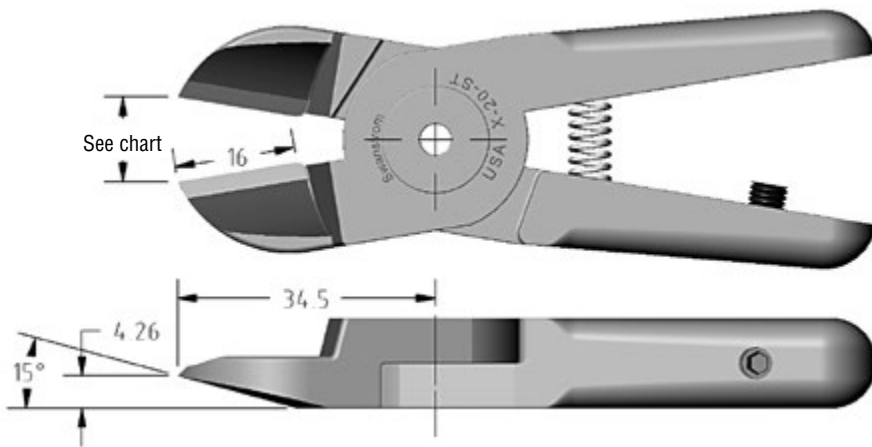

Size 20 Nipper Blades

(Dimensioned drawings shown full scale)

Vessel

Quick#	Part#	Price	Ø Sprue	Wt.
607	GSN-N20-AP	\$99.00	7mm	116g
Replacement Spring				
1283	SPR-03	\$1.90		

Size 20 Nipper Body Tip to Tip Opening*

Vessel	Gimatic	Swanstrom	Nile	OEM
12mm	11.5mm	12mm	12.5mm	11.5mm

Swanstrom

Quick#	Part#	Price	Ø Sprue	Wt.
1007	X-20-ST	\$83.00	6mm	122g
Replacement Spring				
1099	GSN-SPR-029	\$0.92		

Size 20 Nipper Body Tip to Tip Opening*

Vessel	Gimatic	Swanstrom	Nile	OEM
12.5mm	11.5mm	12mm	12mm	11.5mm

Use Quick#s for easy online ordering.